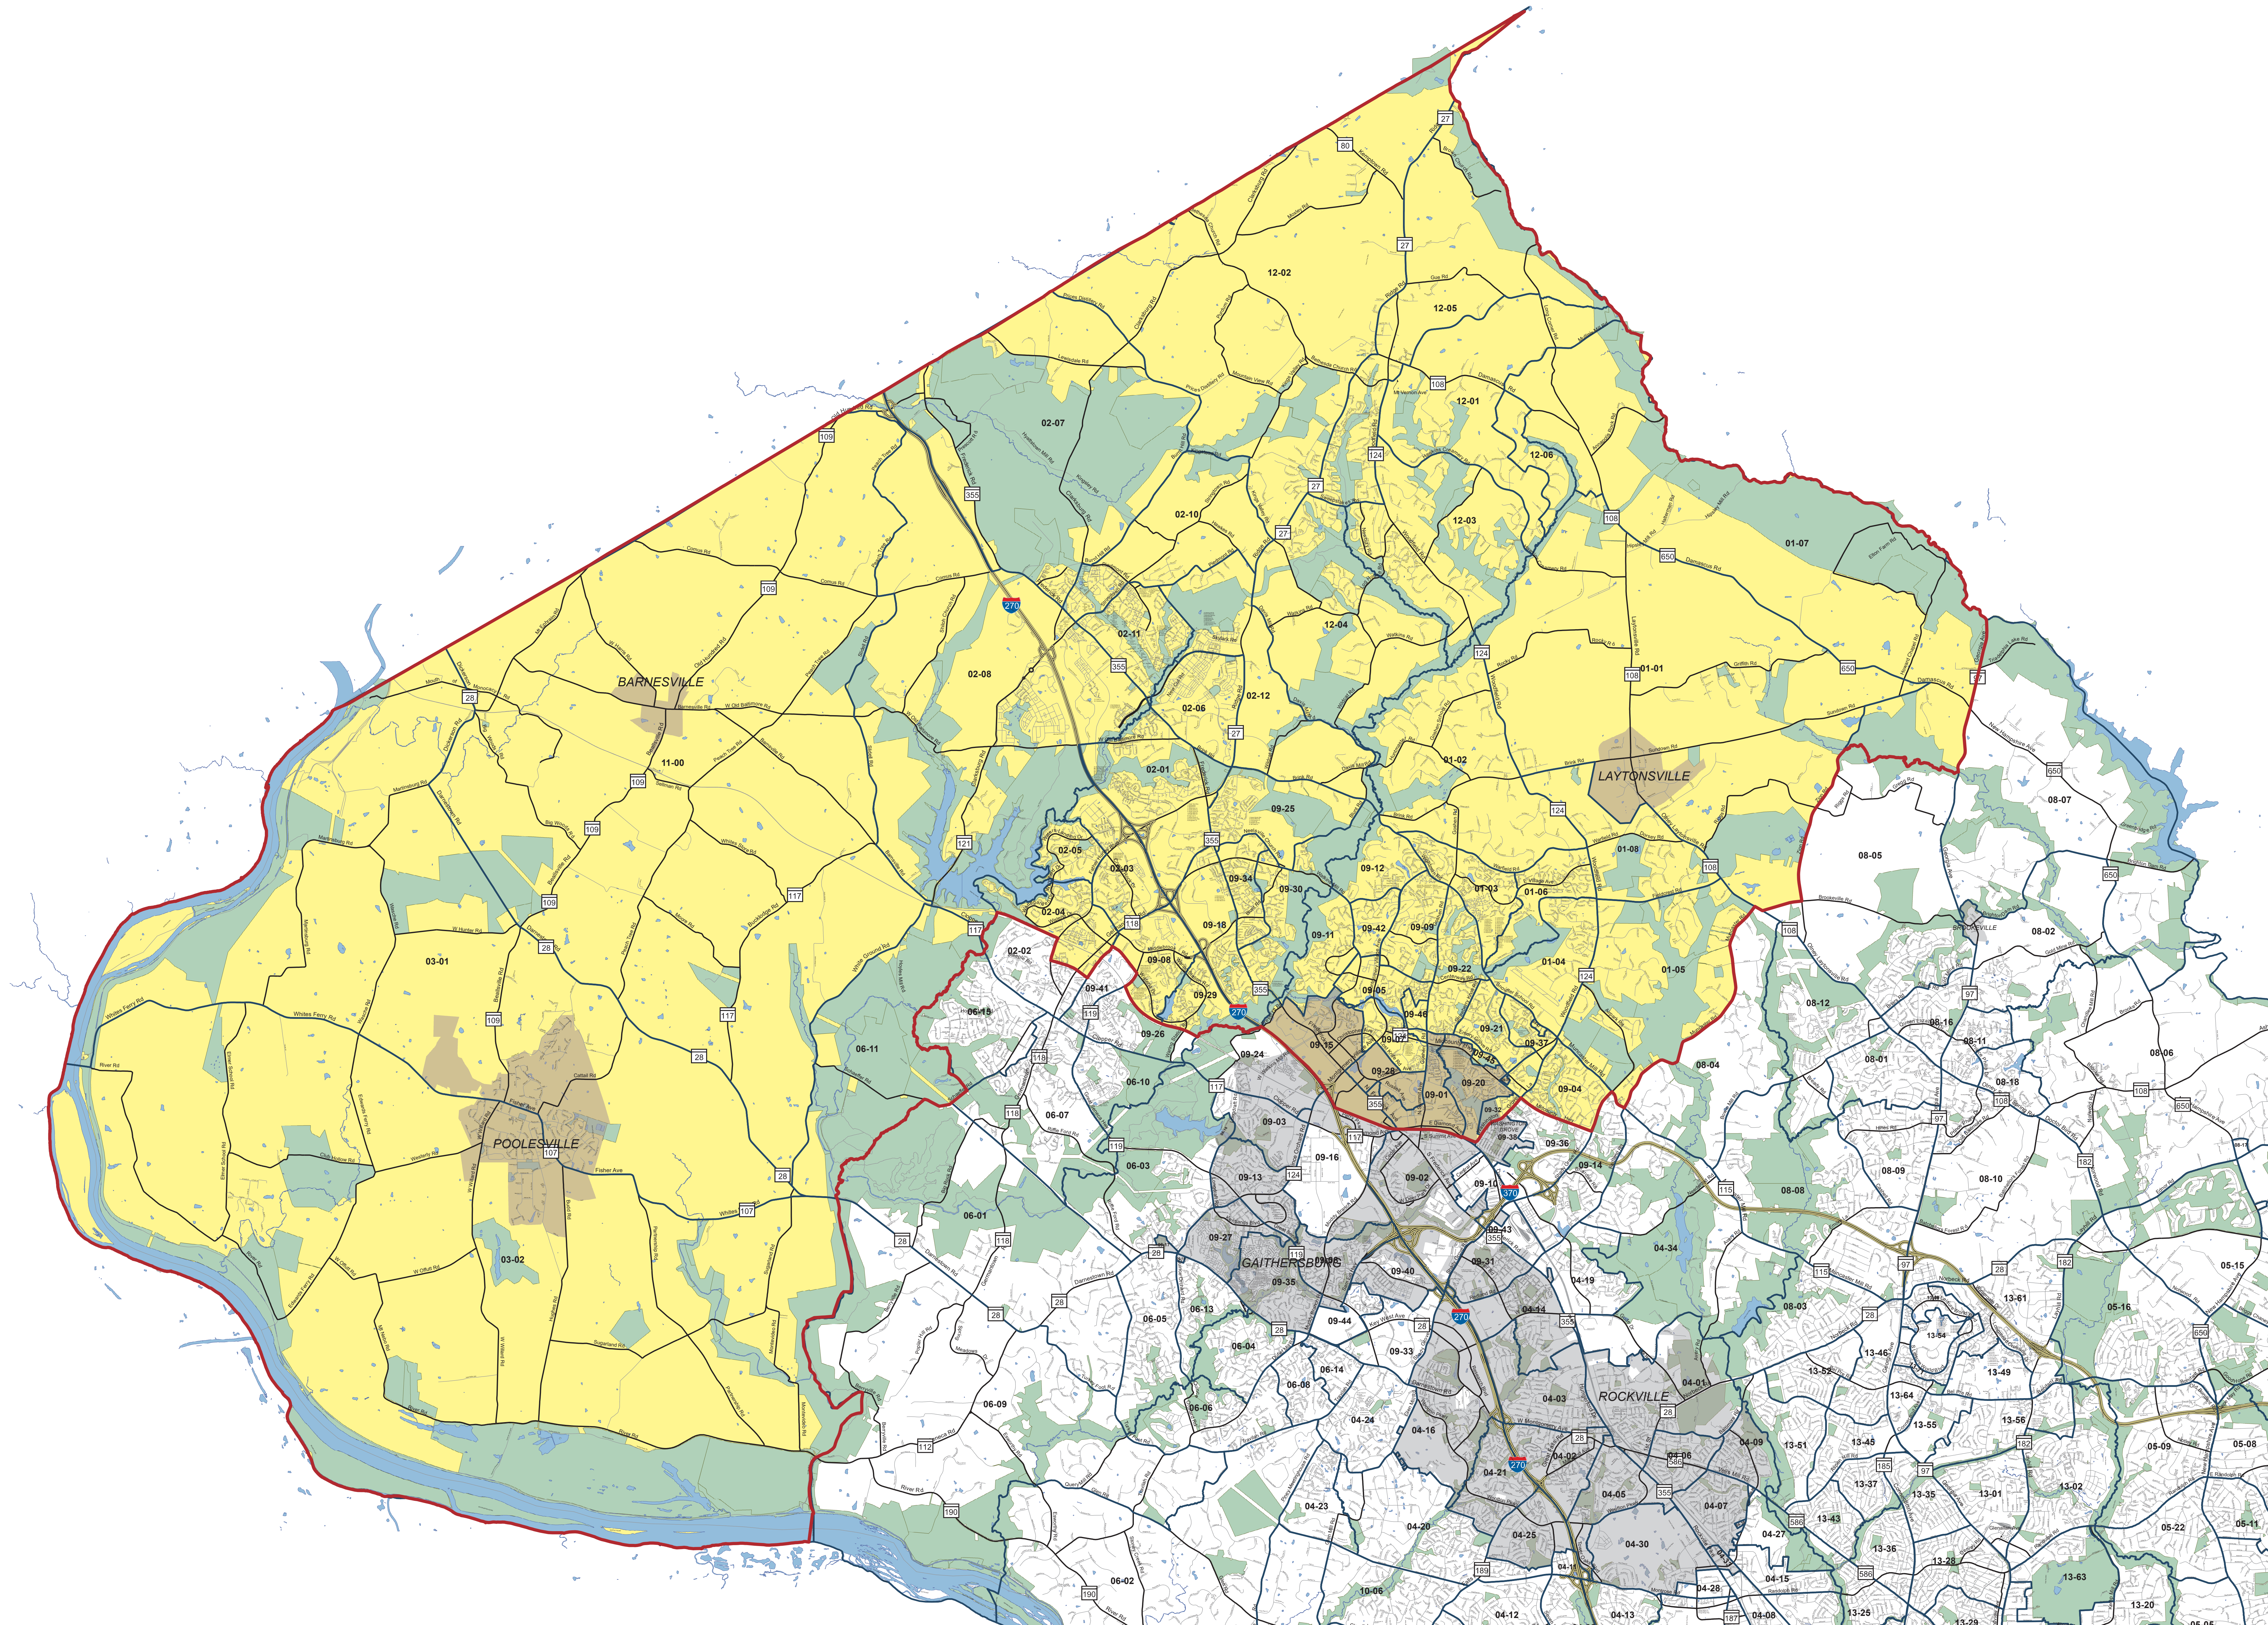

Montgomery County 2021 Board of Education District 1

Boundary Precincts 99-99 Precinct No