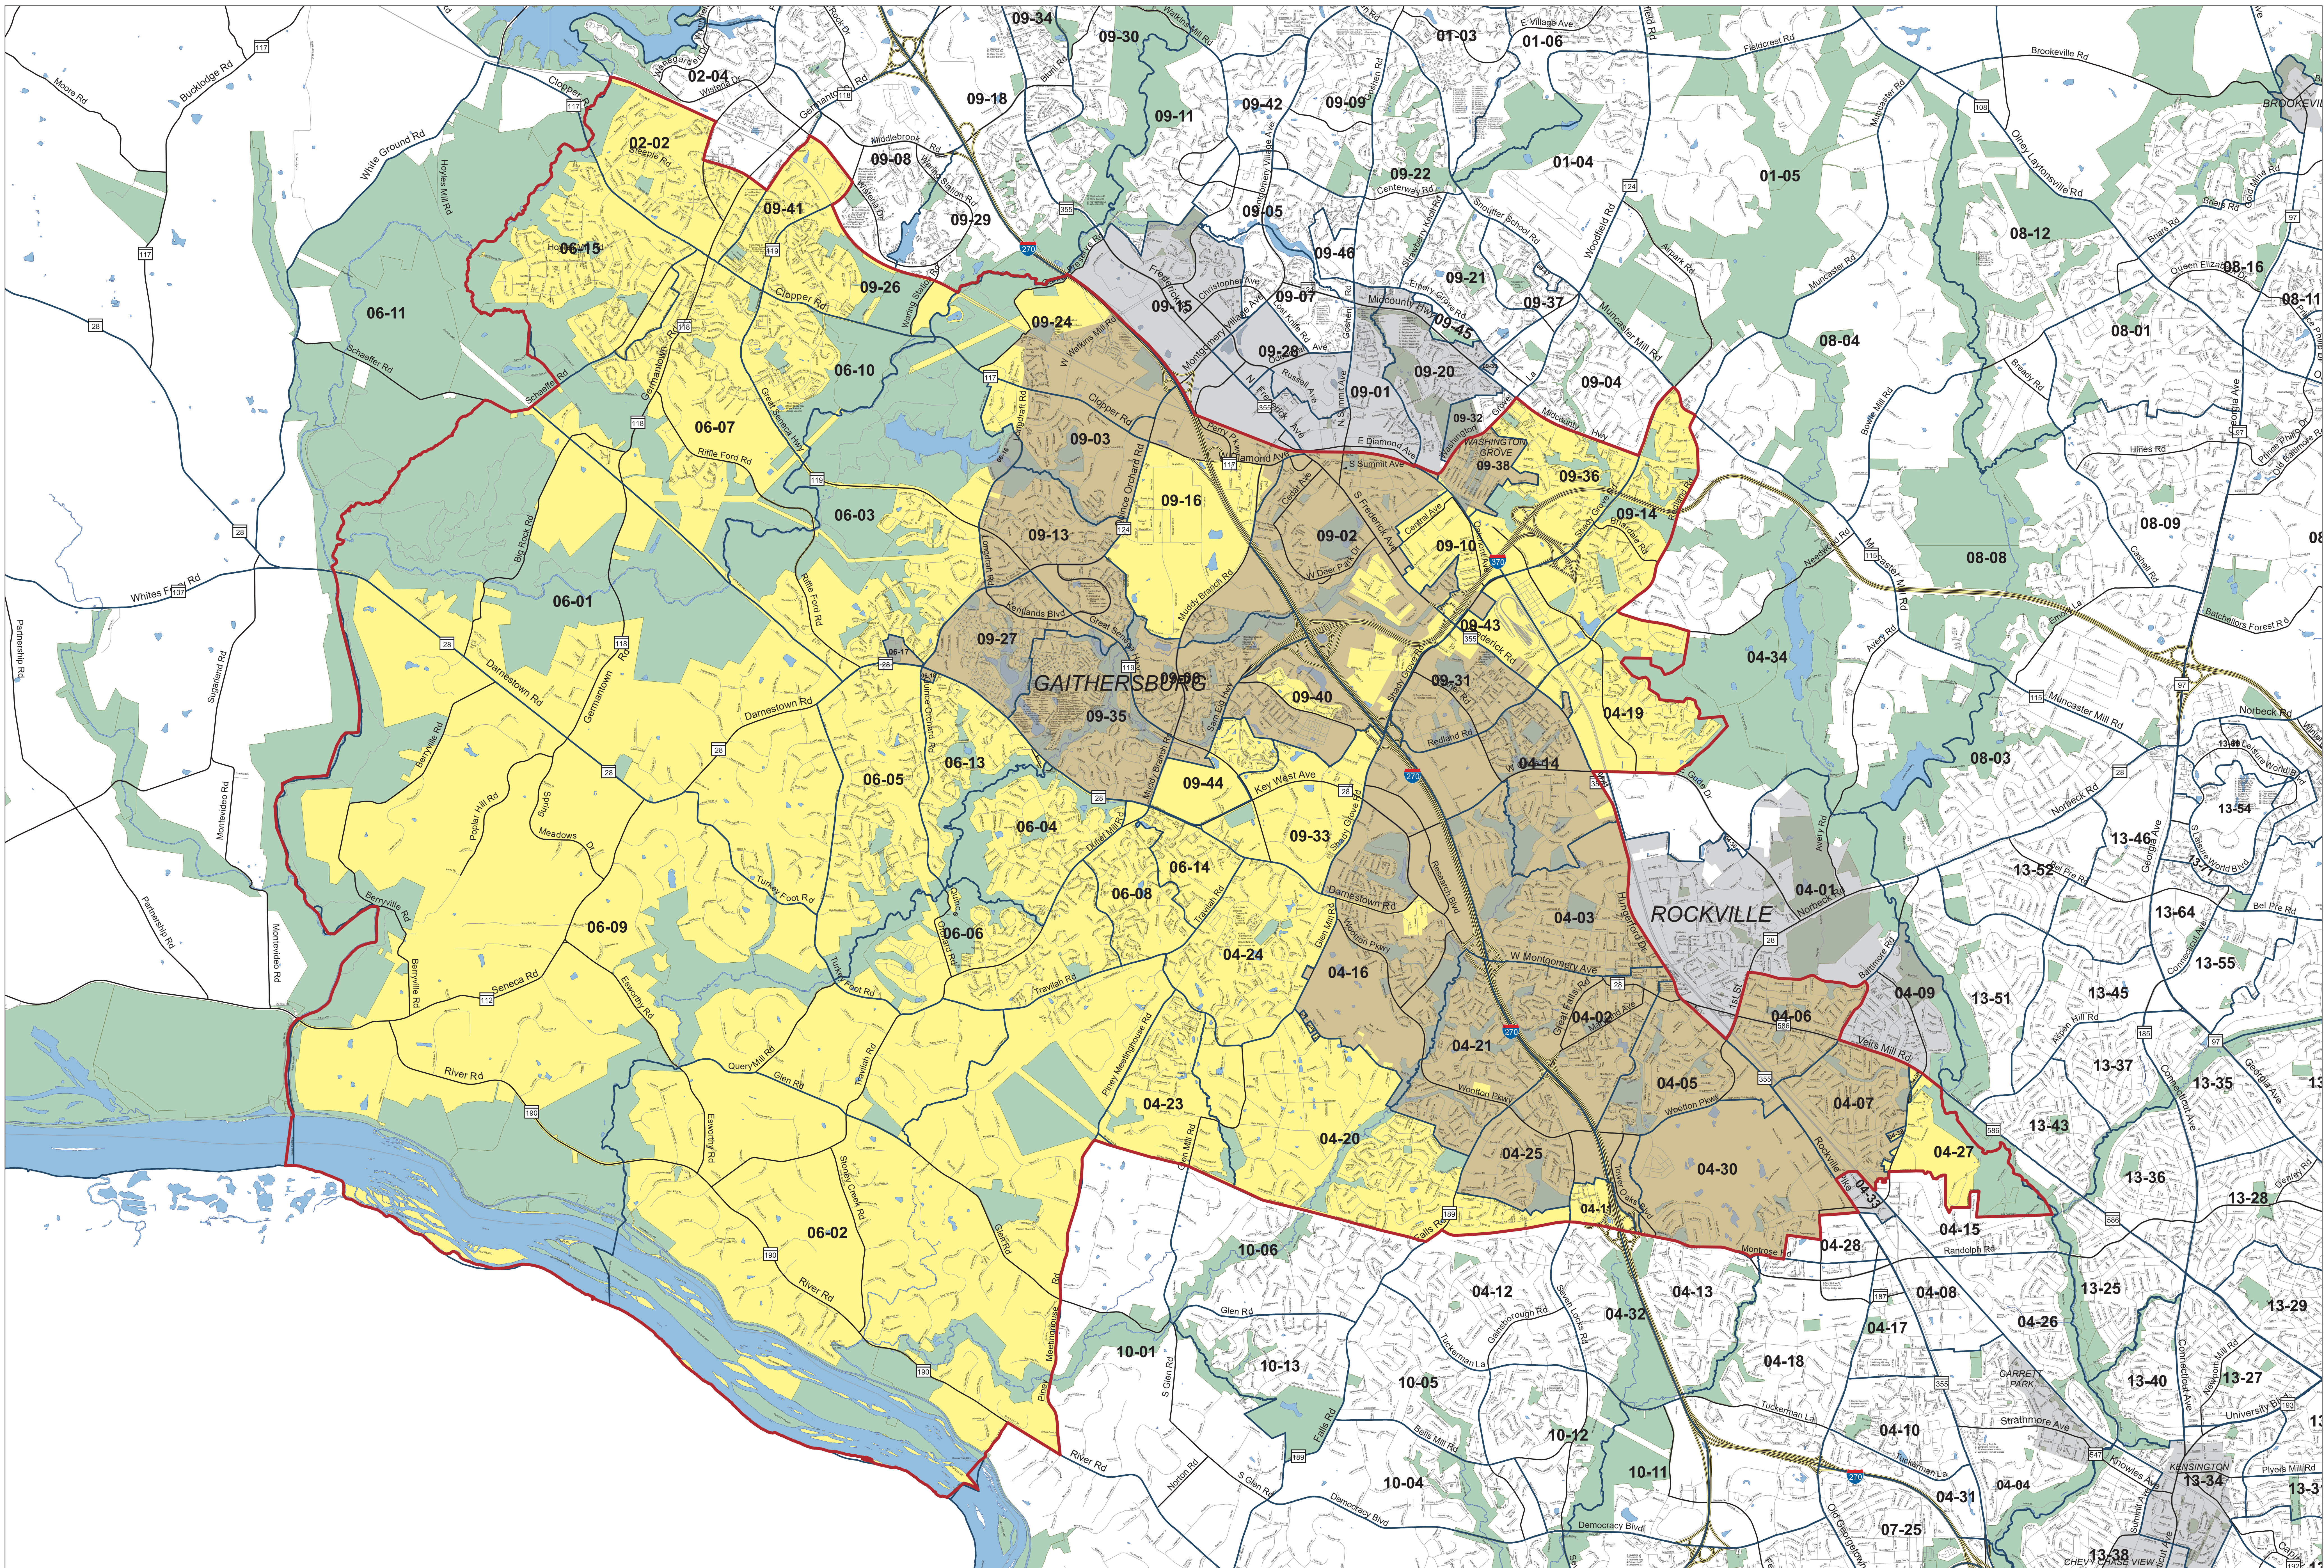

# Montgomery County 2021 Board of Education District 2

Boundary Precincts Precinct No