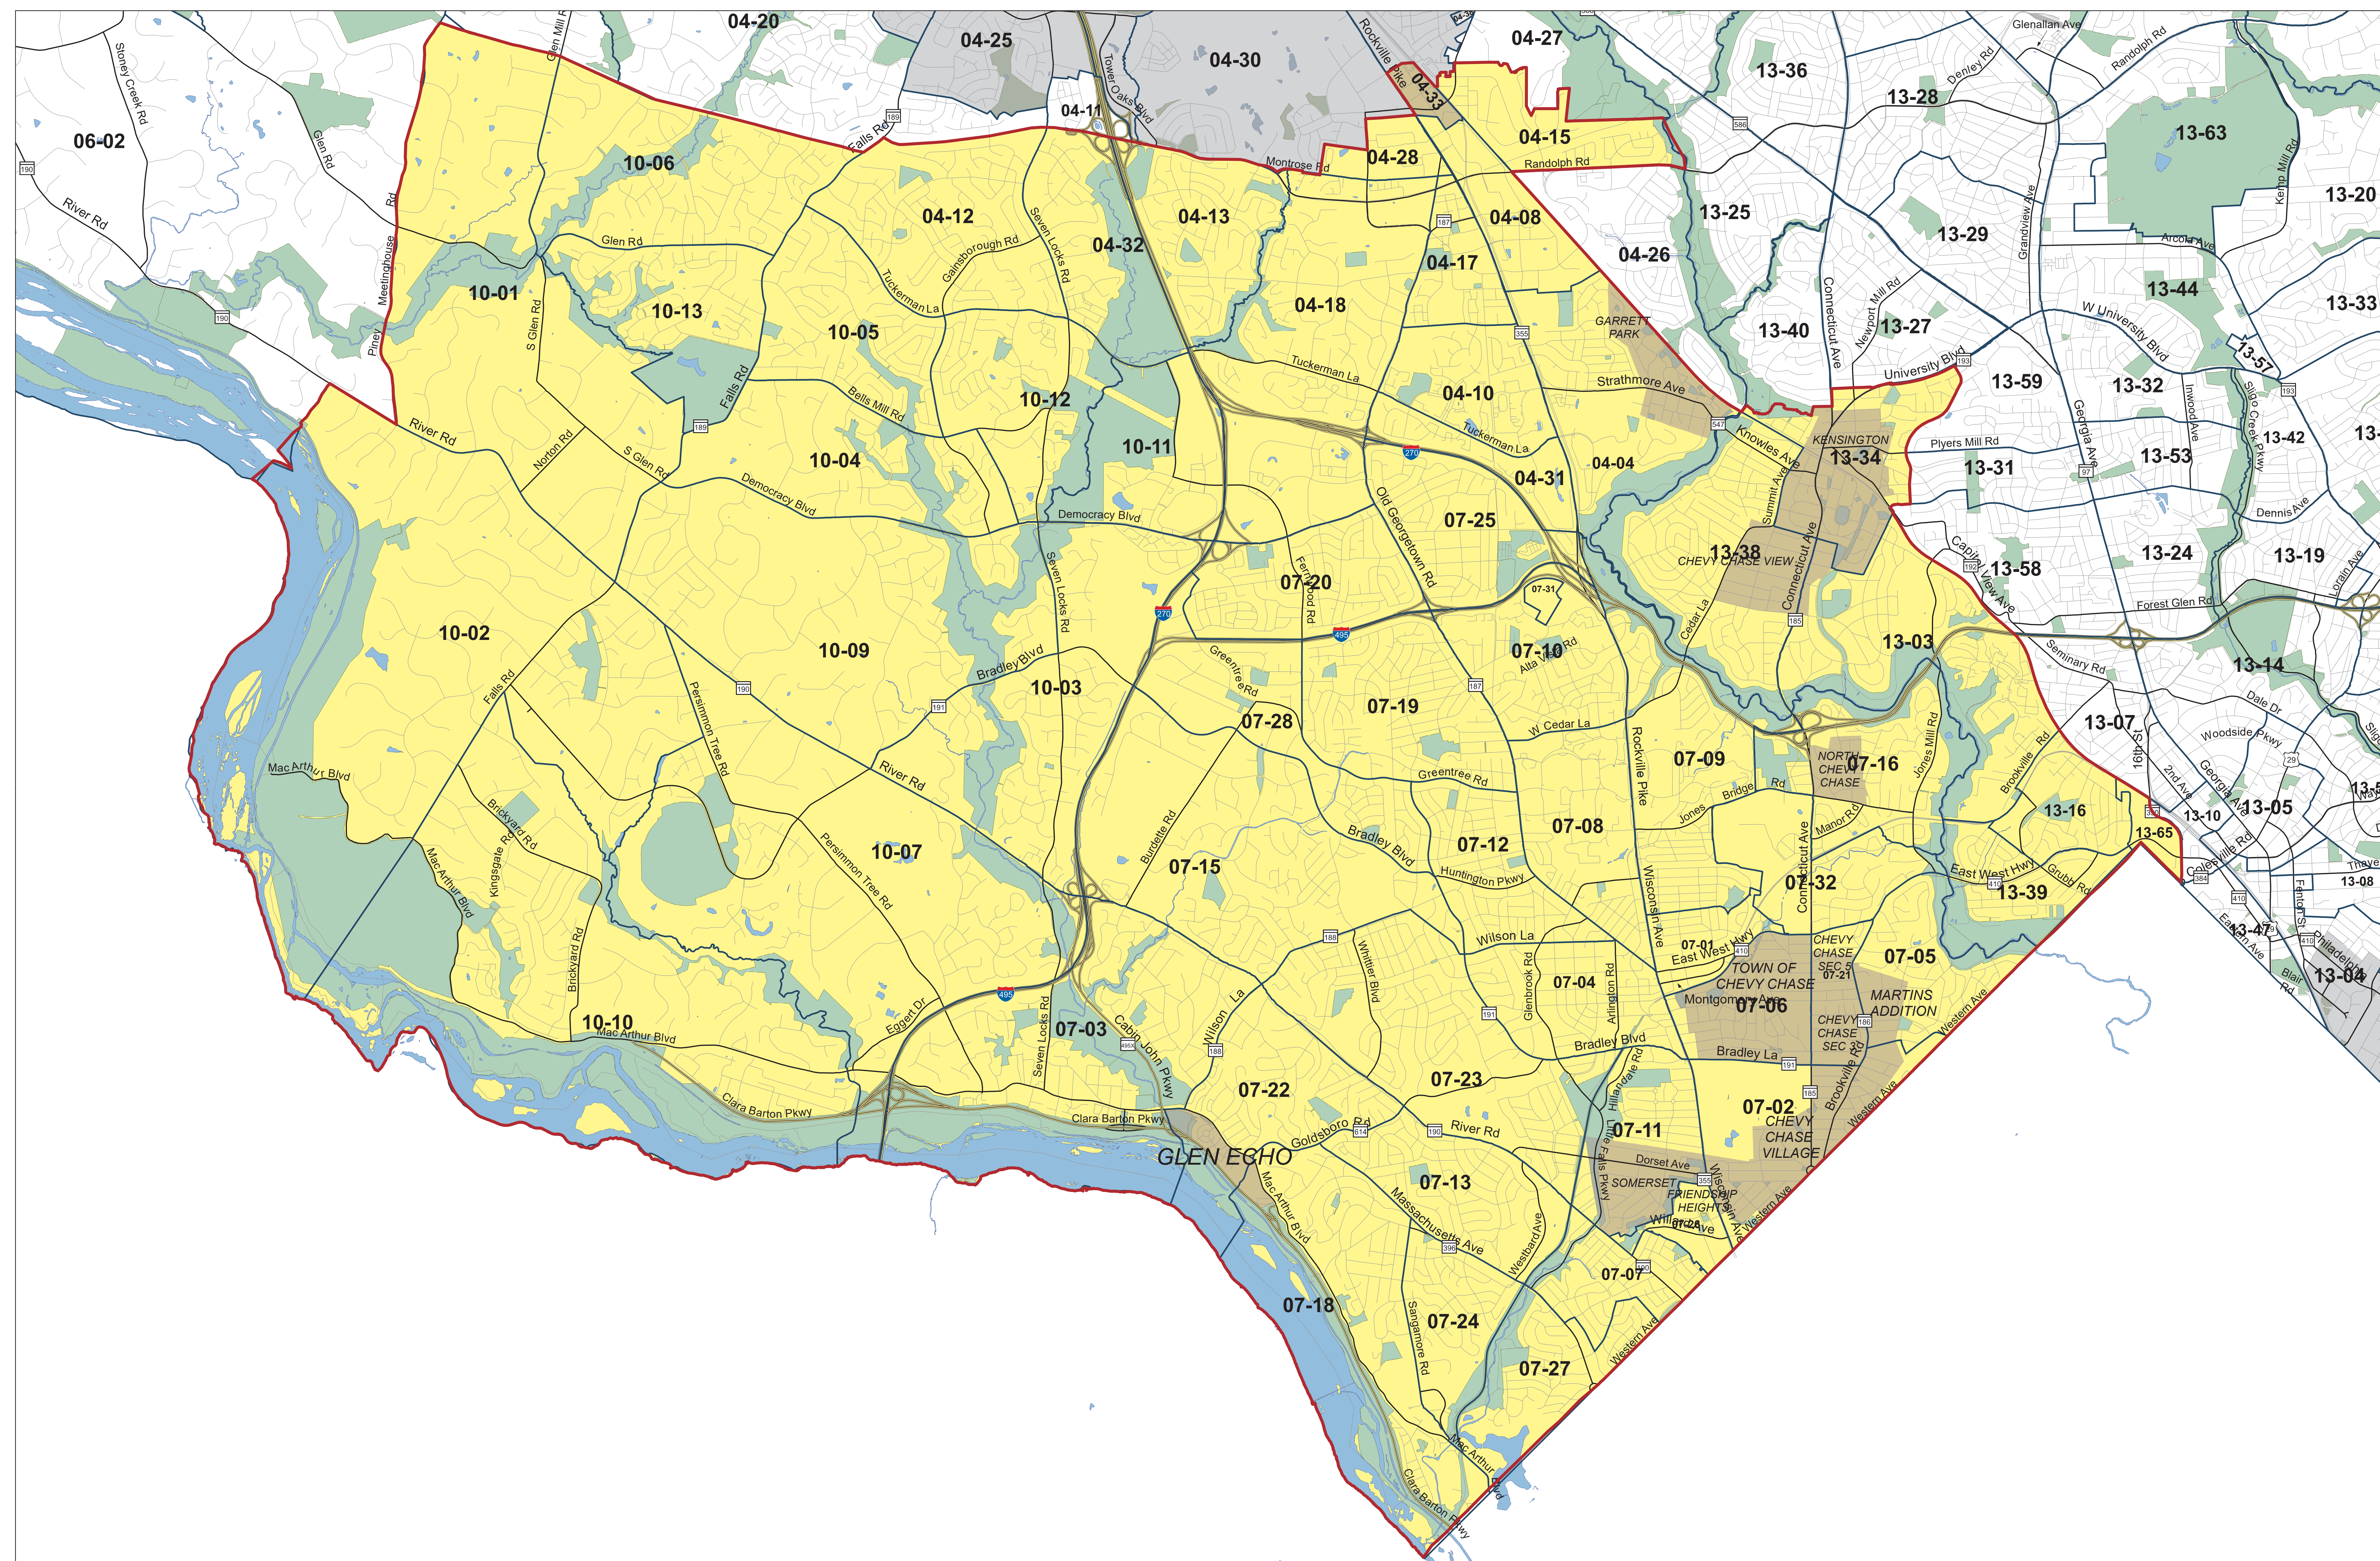

Montgomery County 2021 Board of Education District 3

Boundary Precincts 99-99 Precinct No