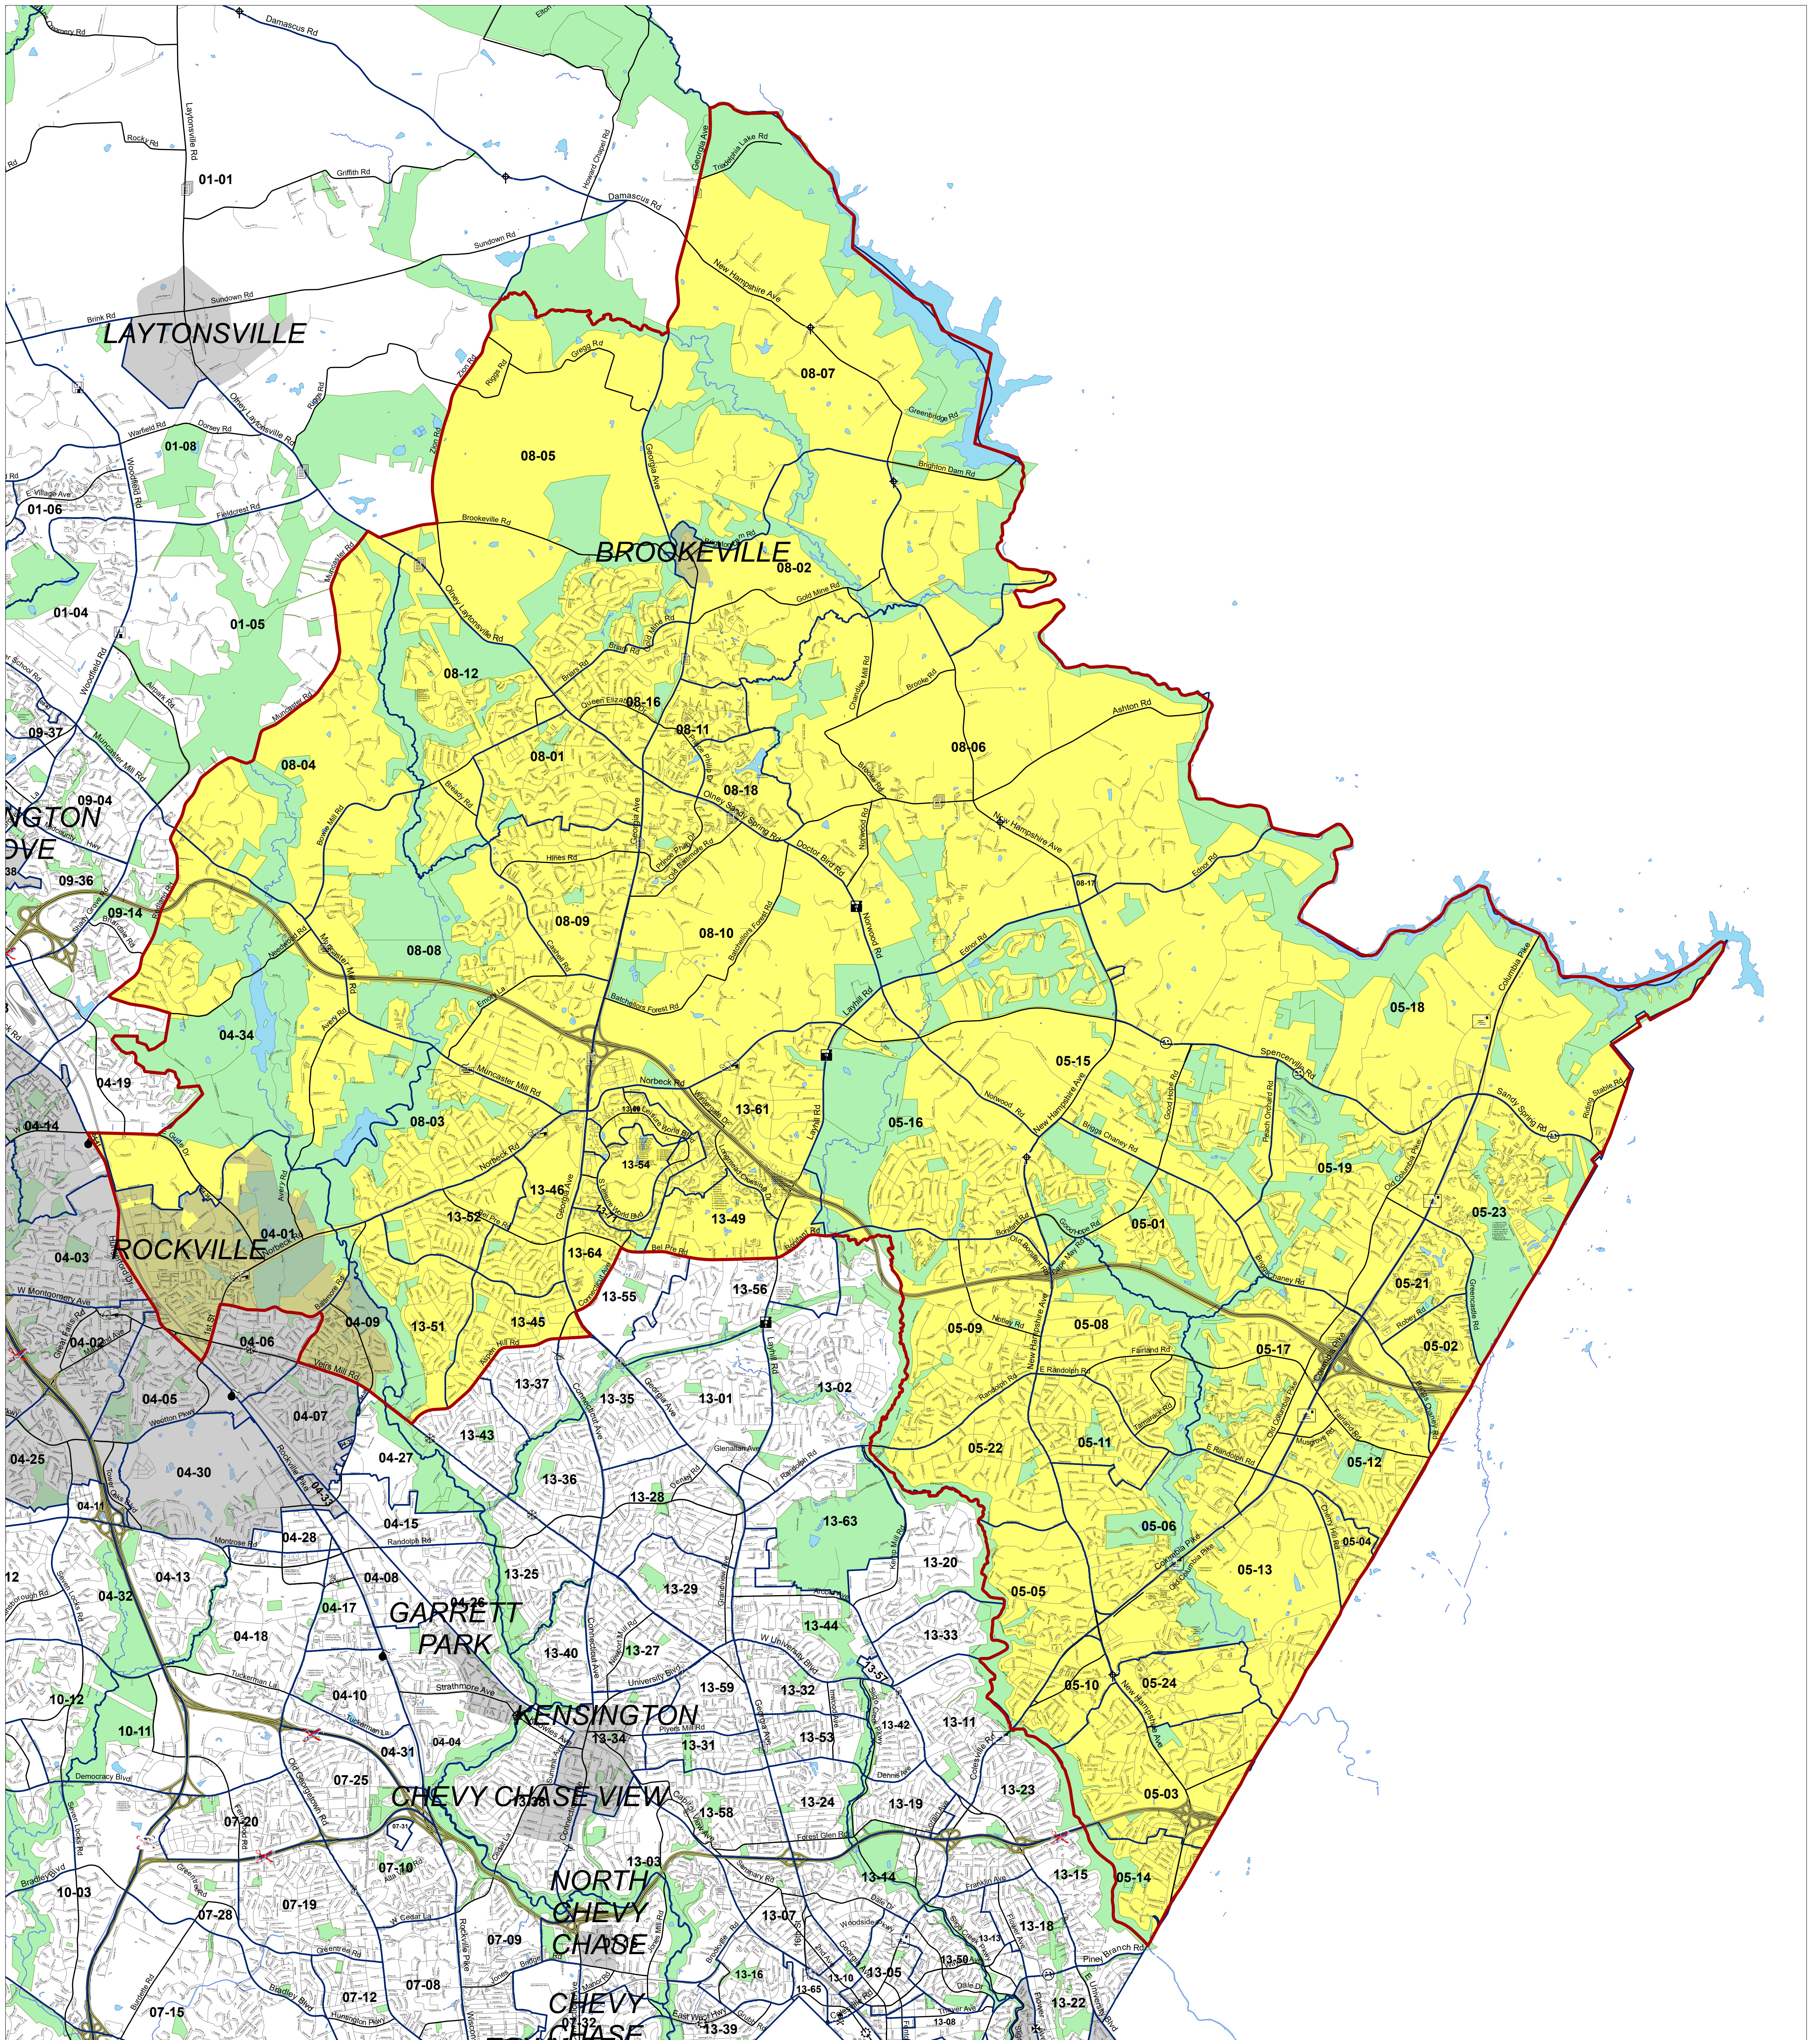

Montgomery County 2021 Board of Education District 5

Boundary Precincts 99-99 Precinct No