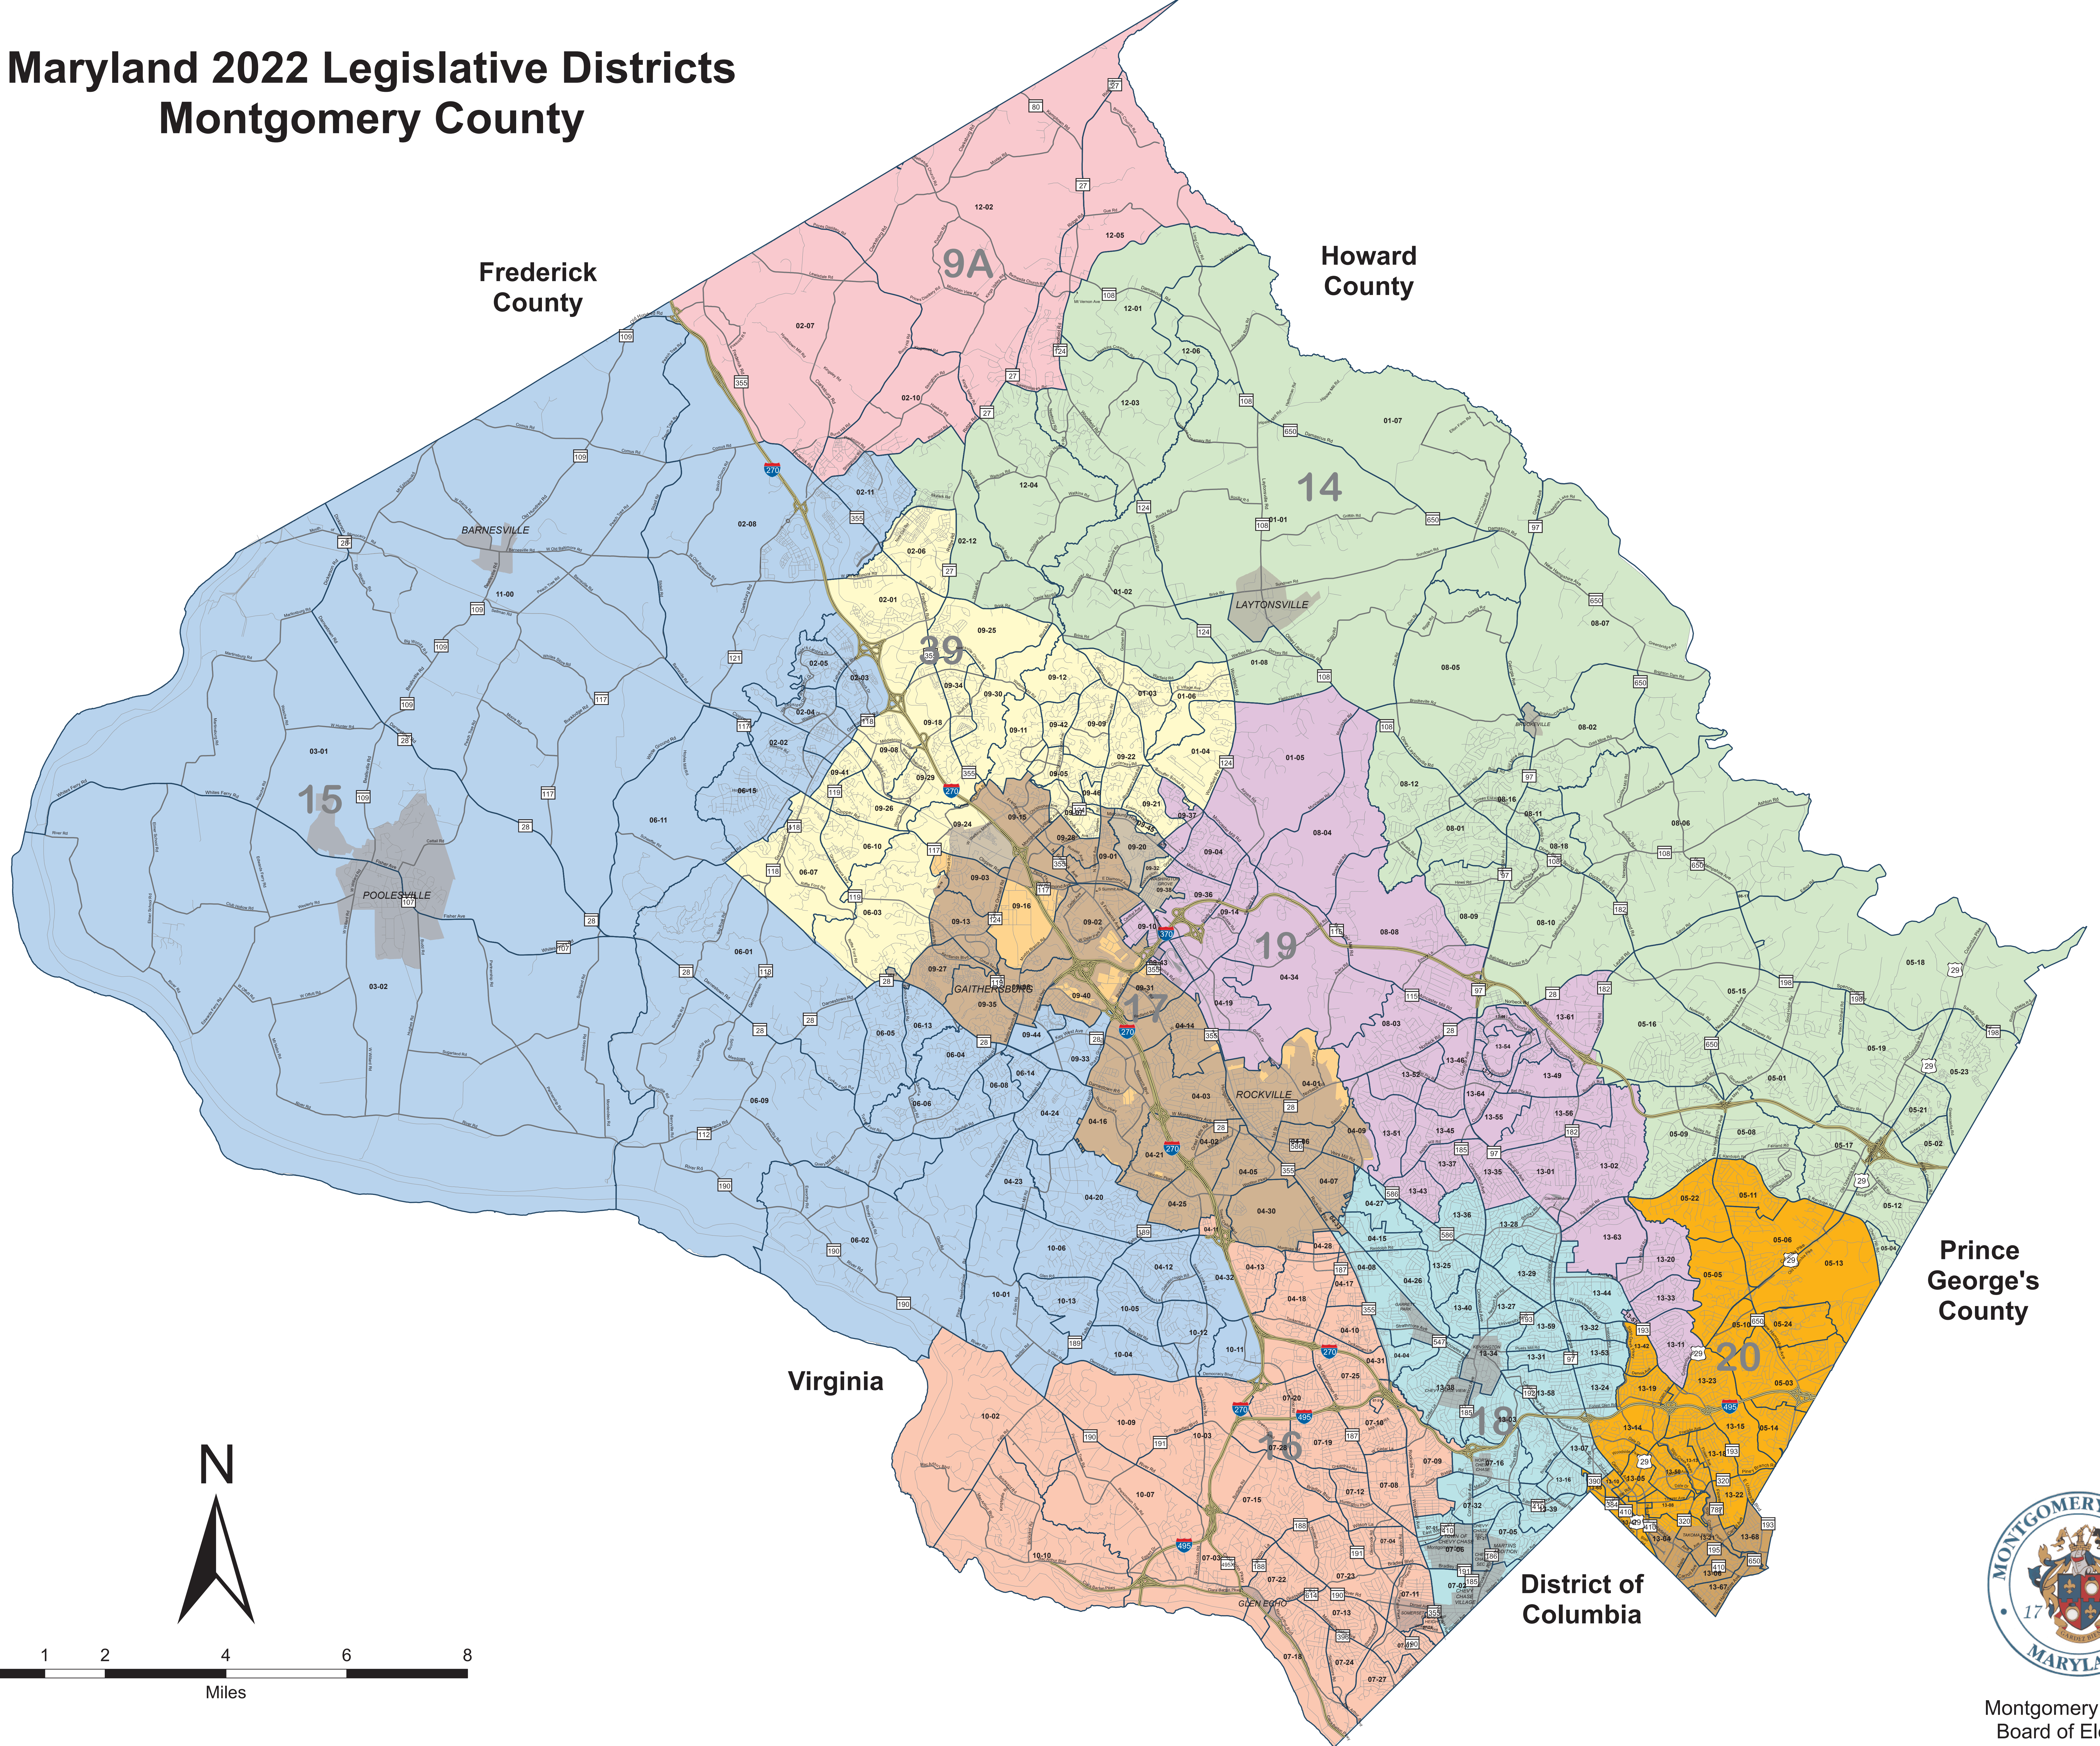

# Maryland 2022 Legislative Districts Montgomery County

Frederick  
County

Howard  
County

Prince  
George's  
County

Virginia

District of  
Columbia

Montgomery County  
Board of Elections