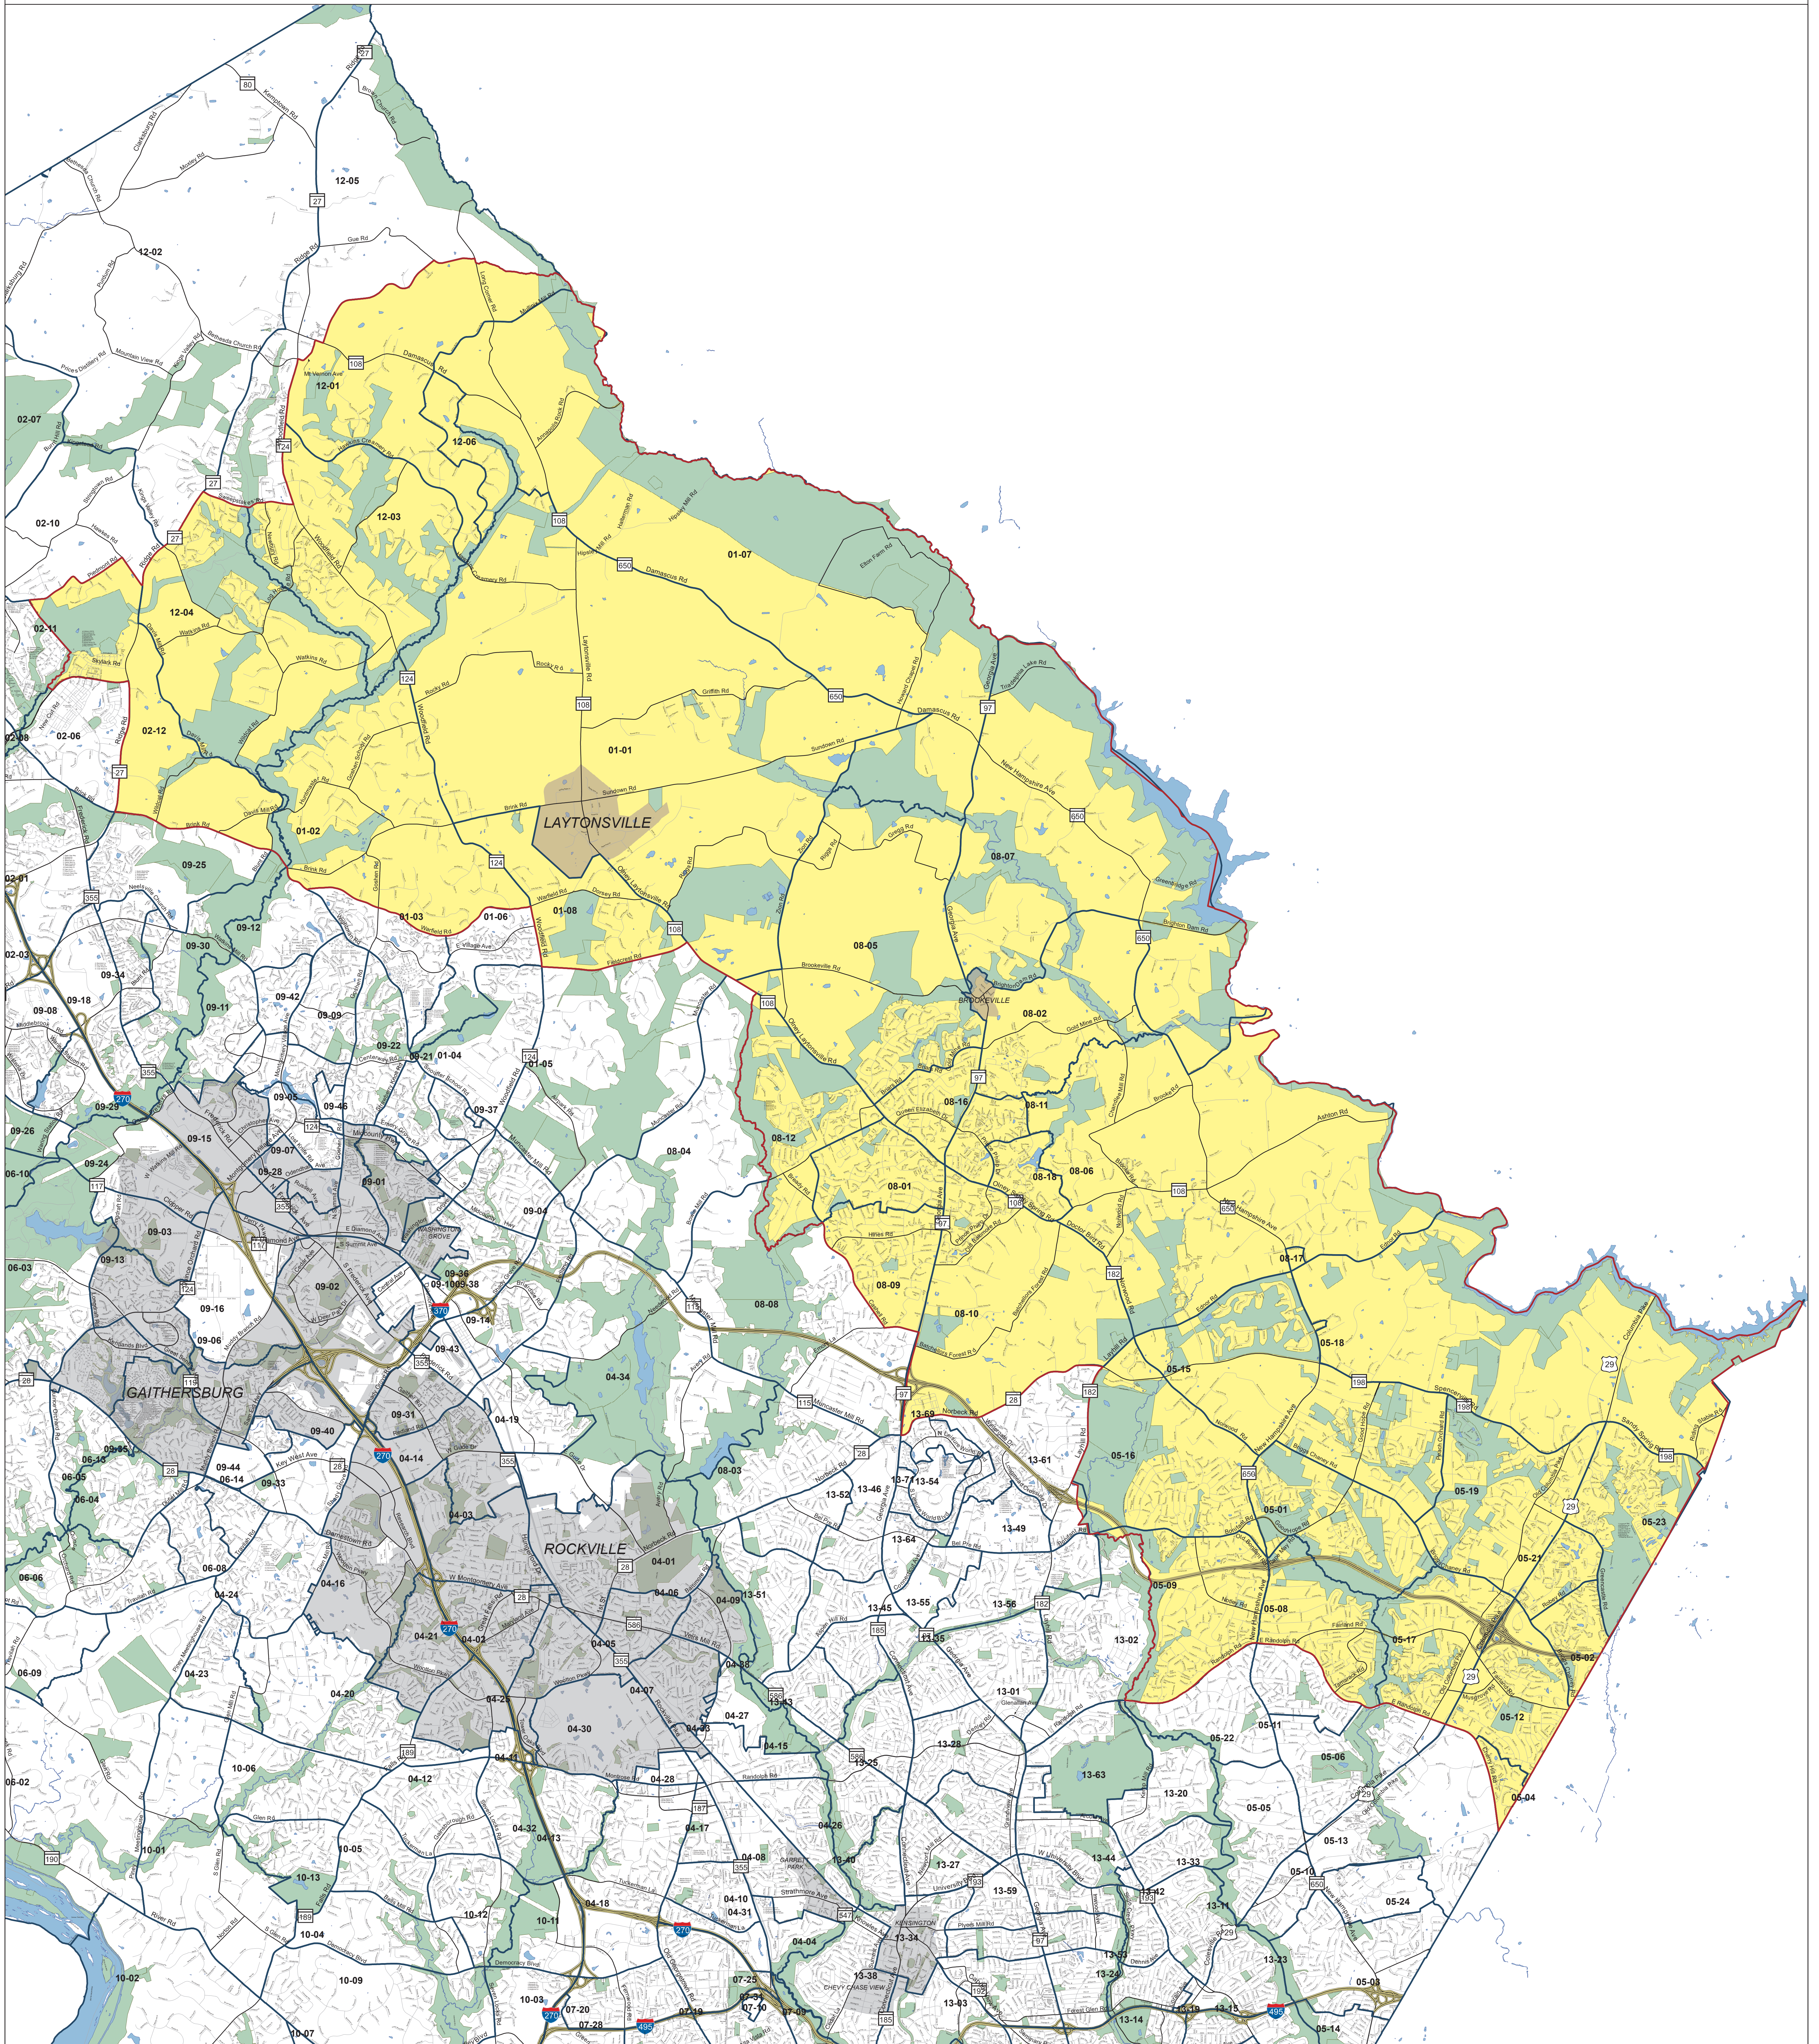

Maryland 2022 Legislative District 14 Montgomery County

Boundary

Precincts

99-99
Precinct
No

Montgomery County Board of Elections