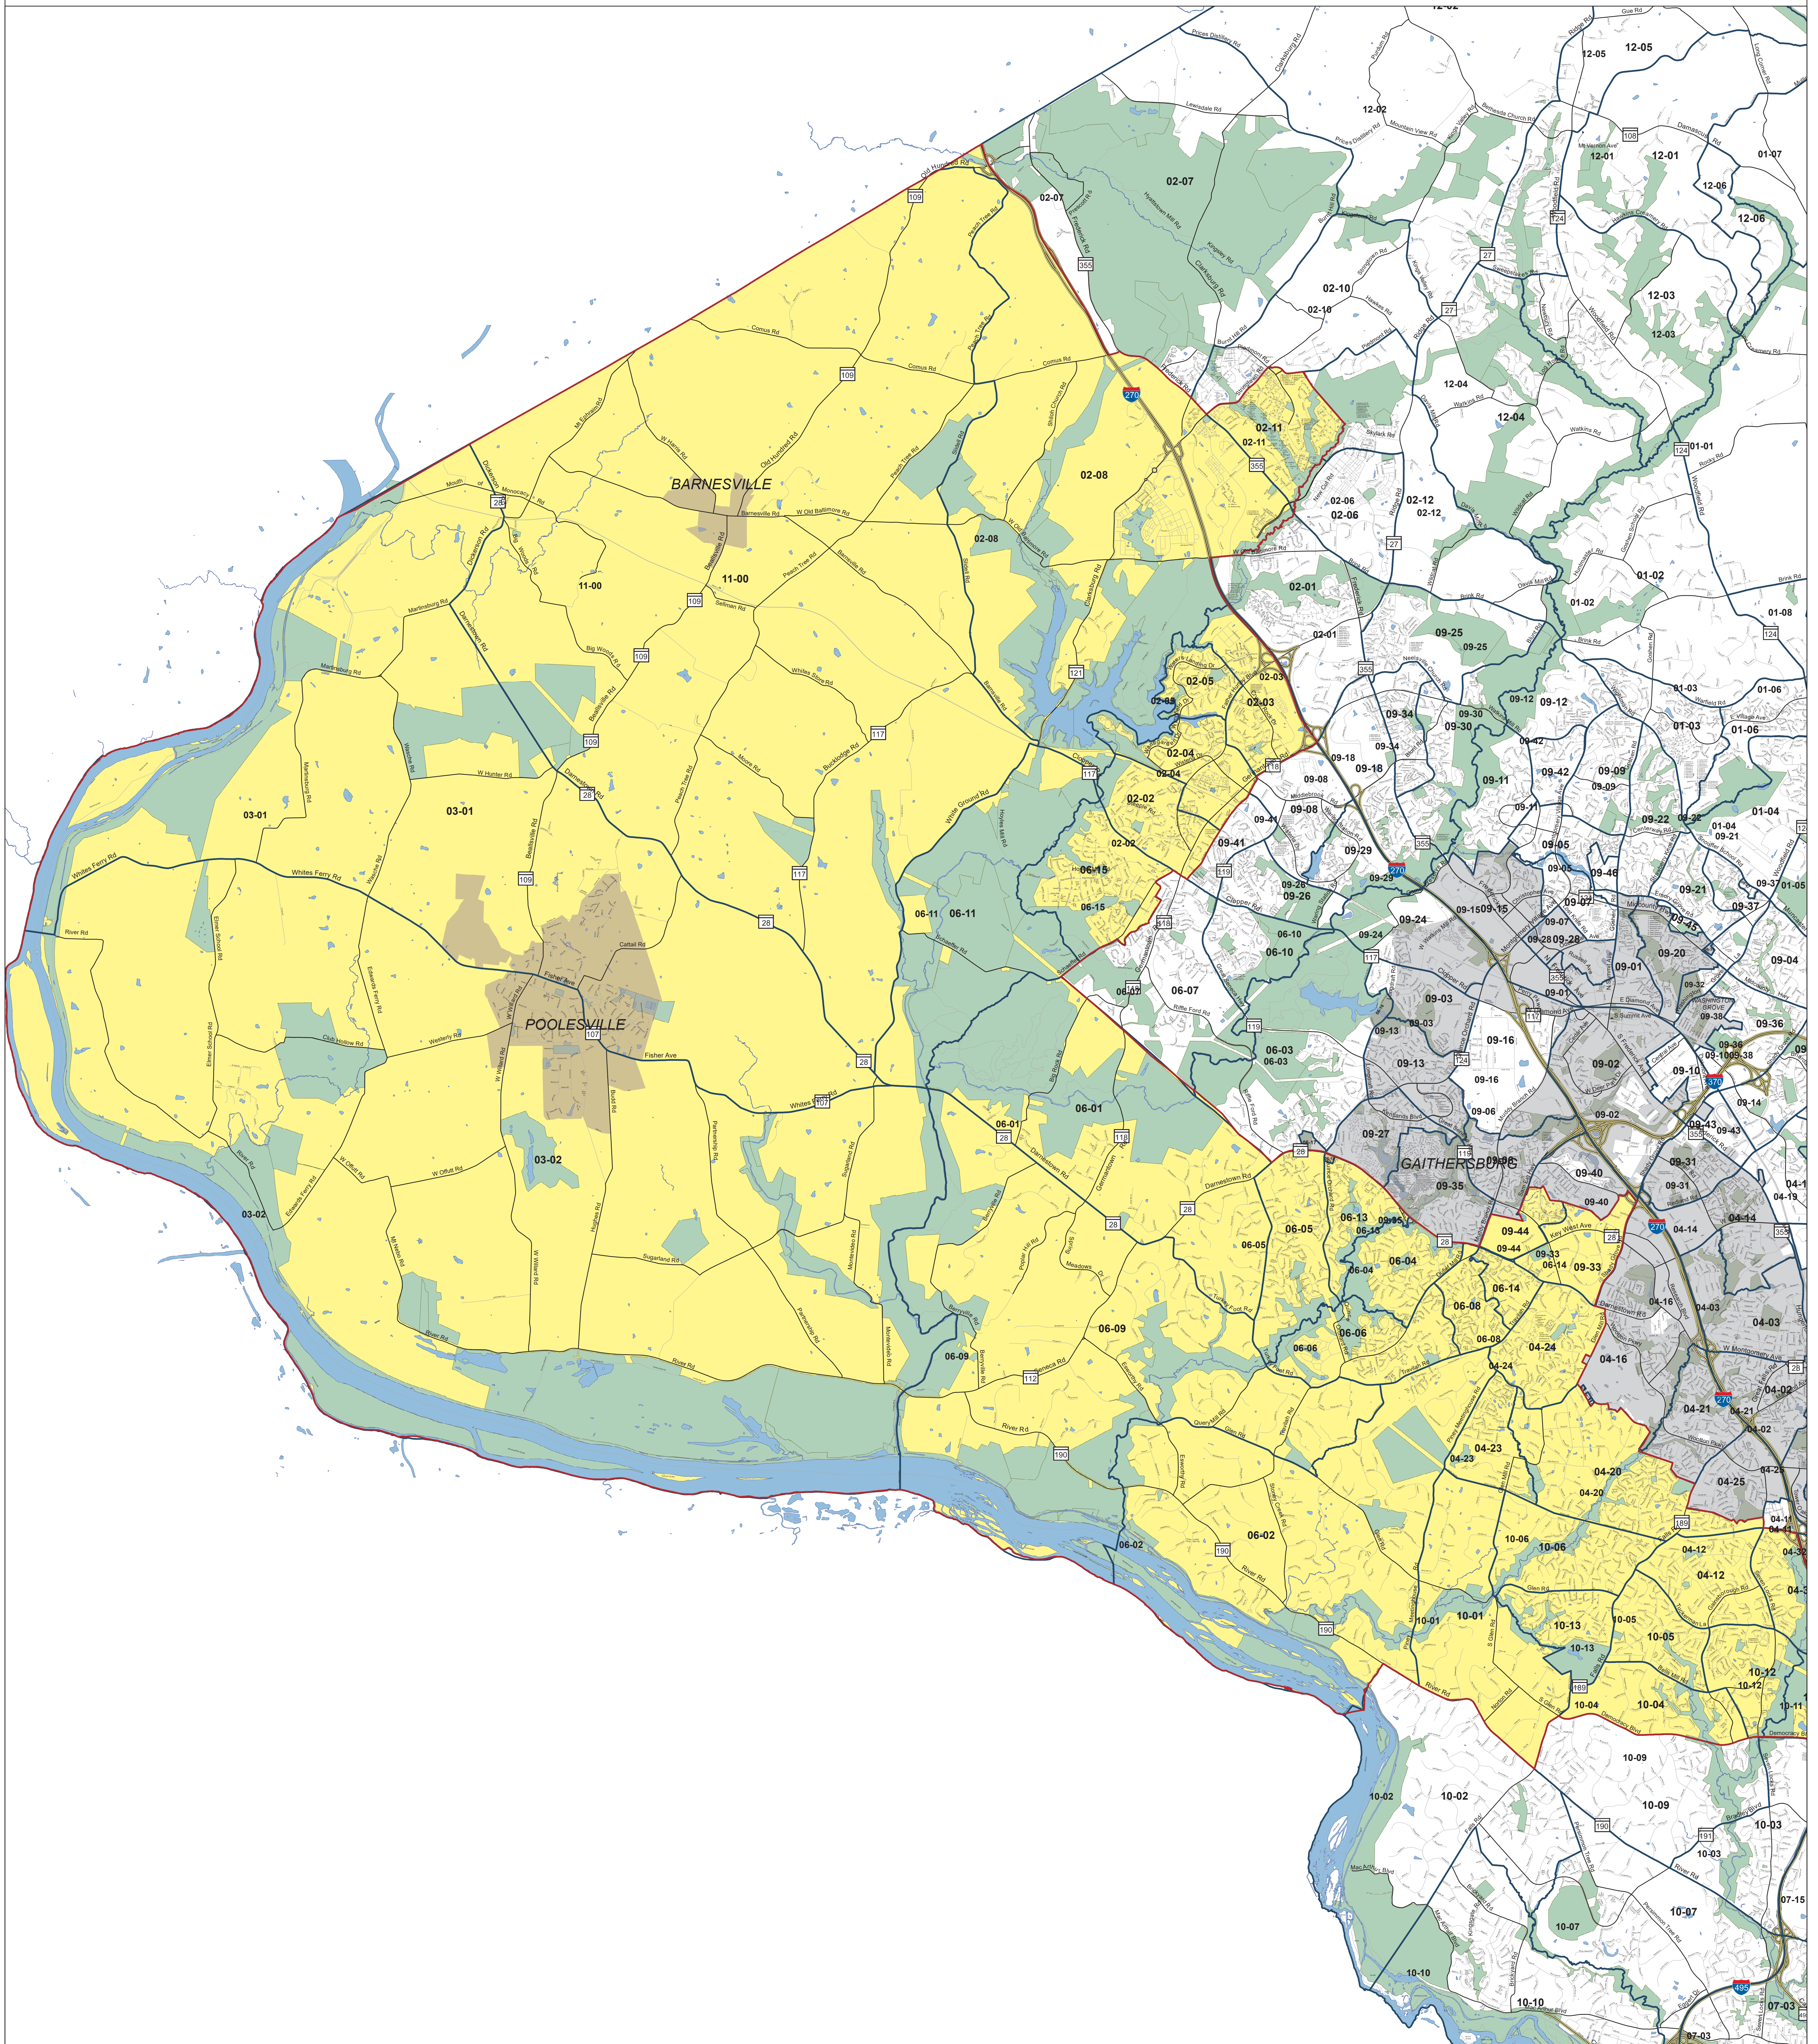

Maryland 2022 Legislative District 15 Montgomery County

0 0.5 1 2 3 4
Miles

Boundary

Precincts

99-99
Precinct
No

Montgomery County Board of Elections