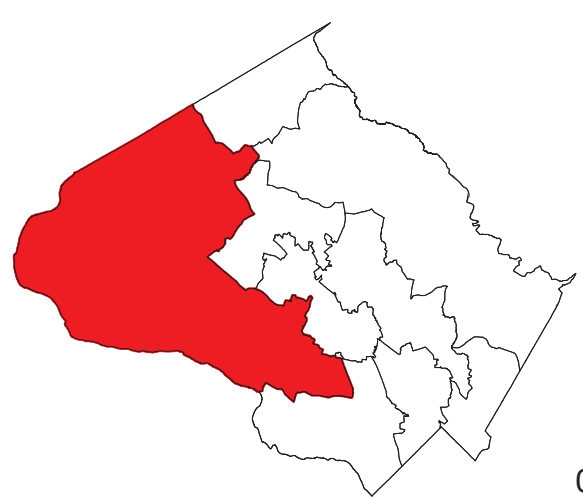

Maryland 2022 Legislative District 15 Montgomery County

0 0.5 1 2 3 4
Miles

Boundary

Precincts

99-99
Precinct
No

Montgomery County Board of Elections