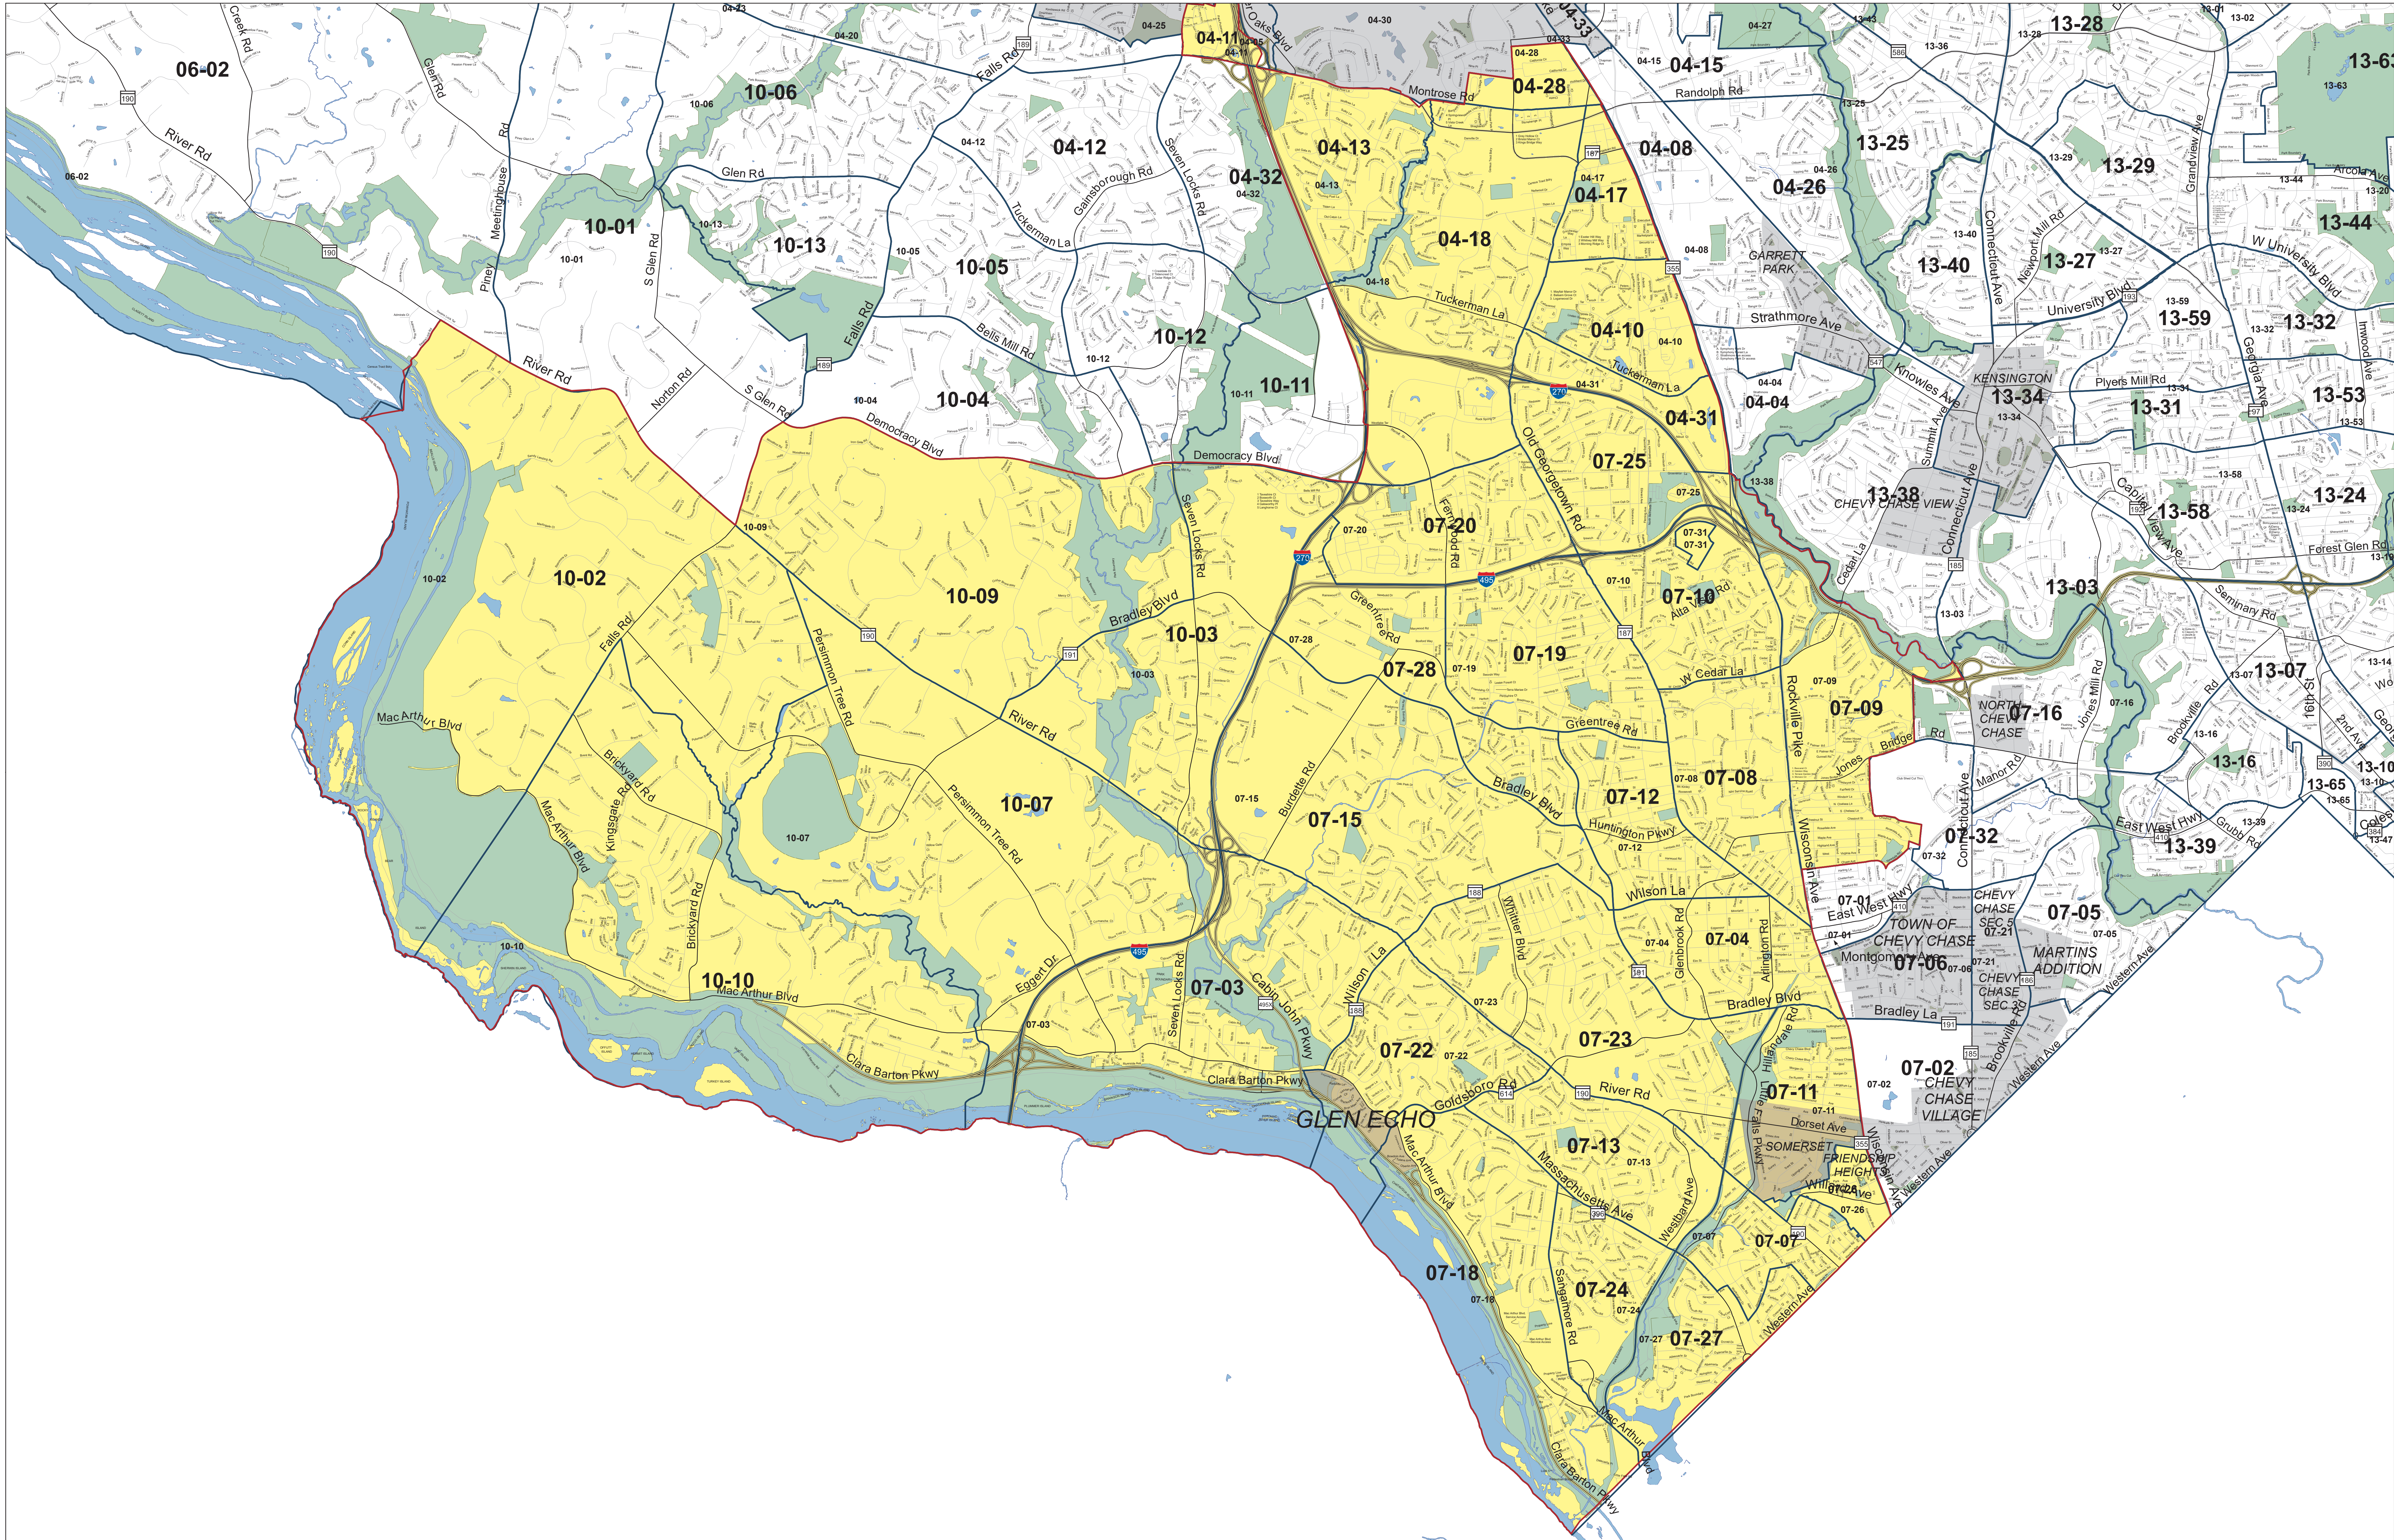

# Maryland 2022 Legislative District 16 Montgomery County

Boundary    Precincts    99-99    Precinct No