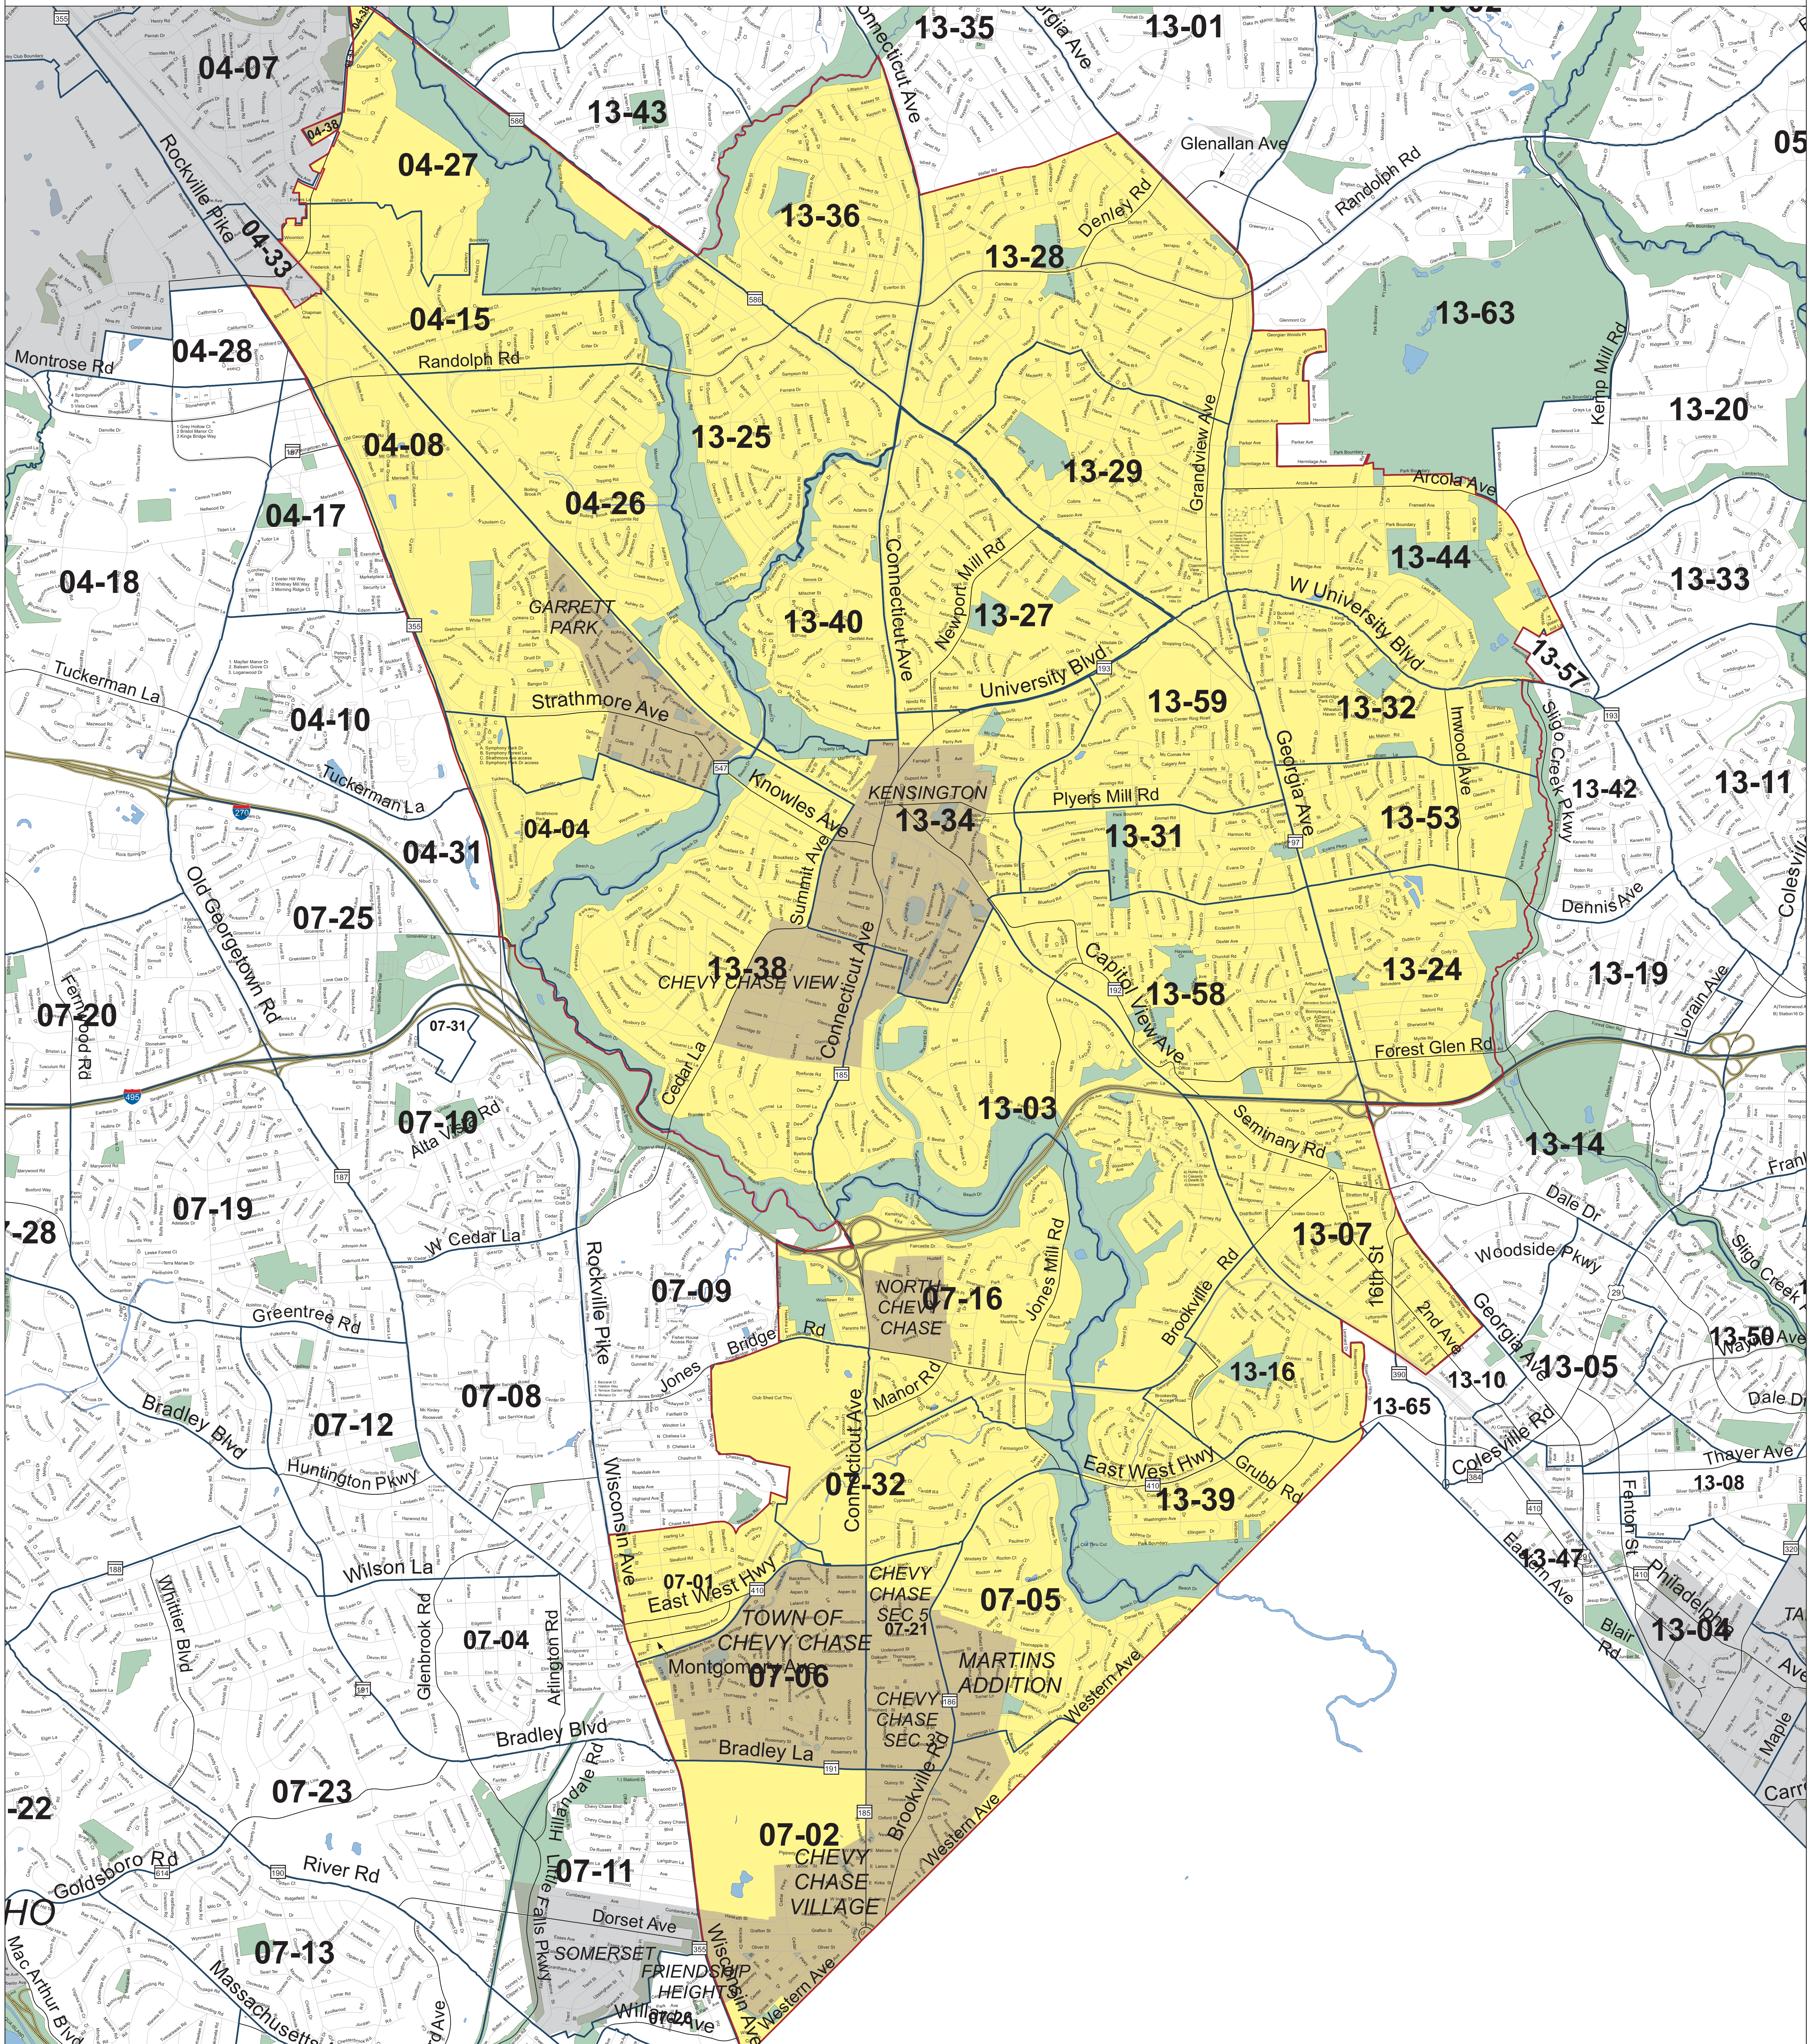

Maryland 2022 Legislative District 18 Montgomery County

Boundary

Precincts

99-99

Precinct No

Montgomery County Board of Elections