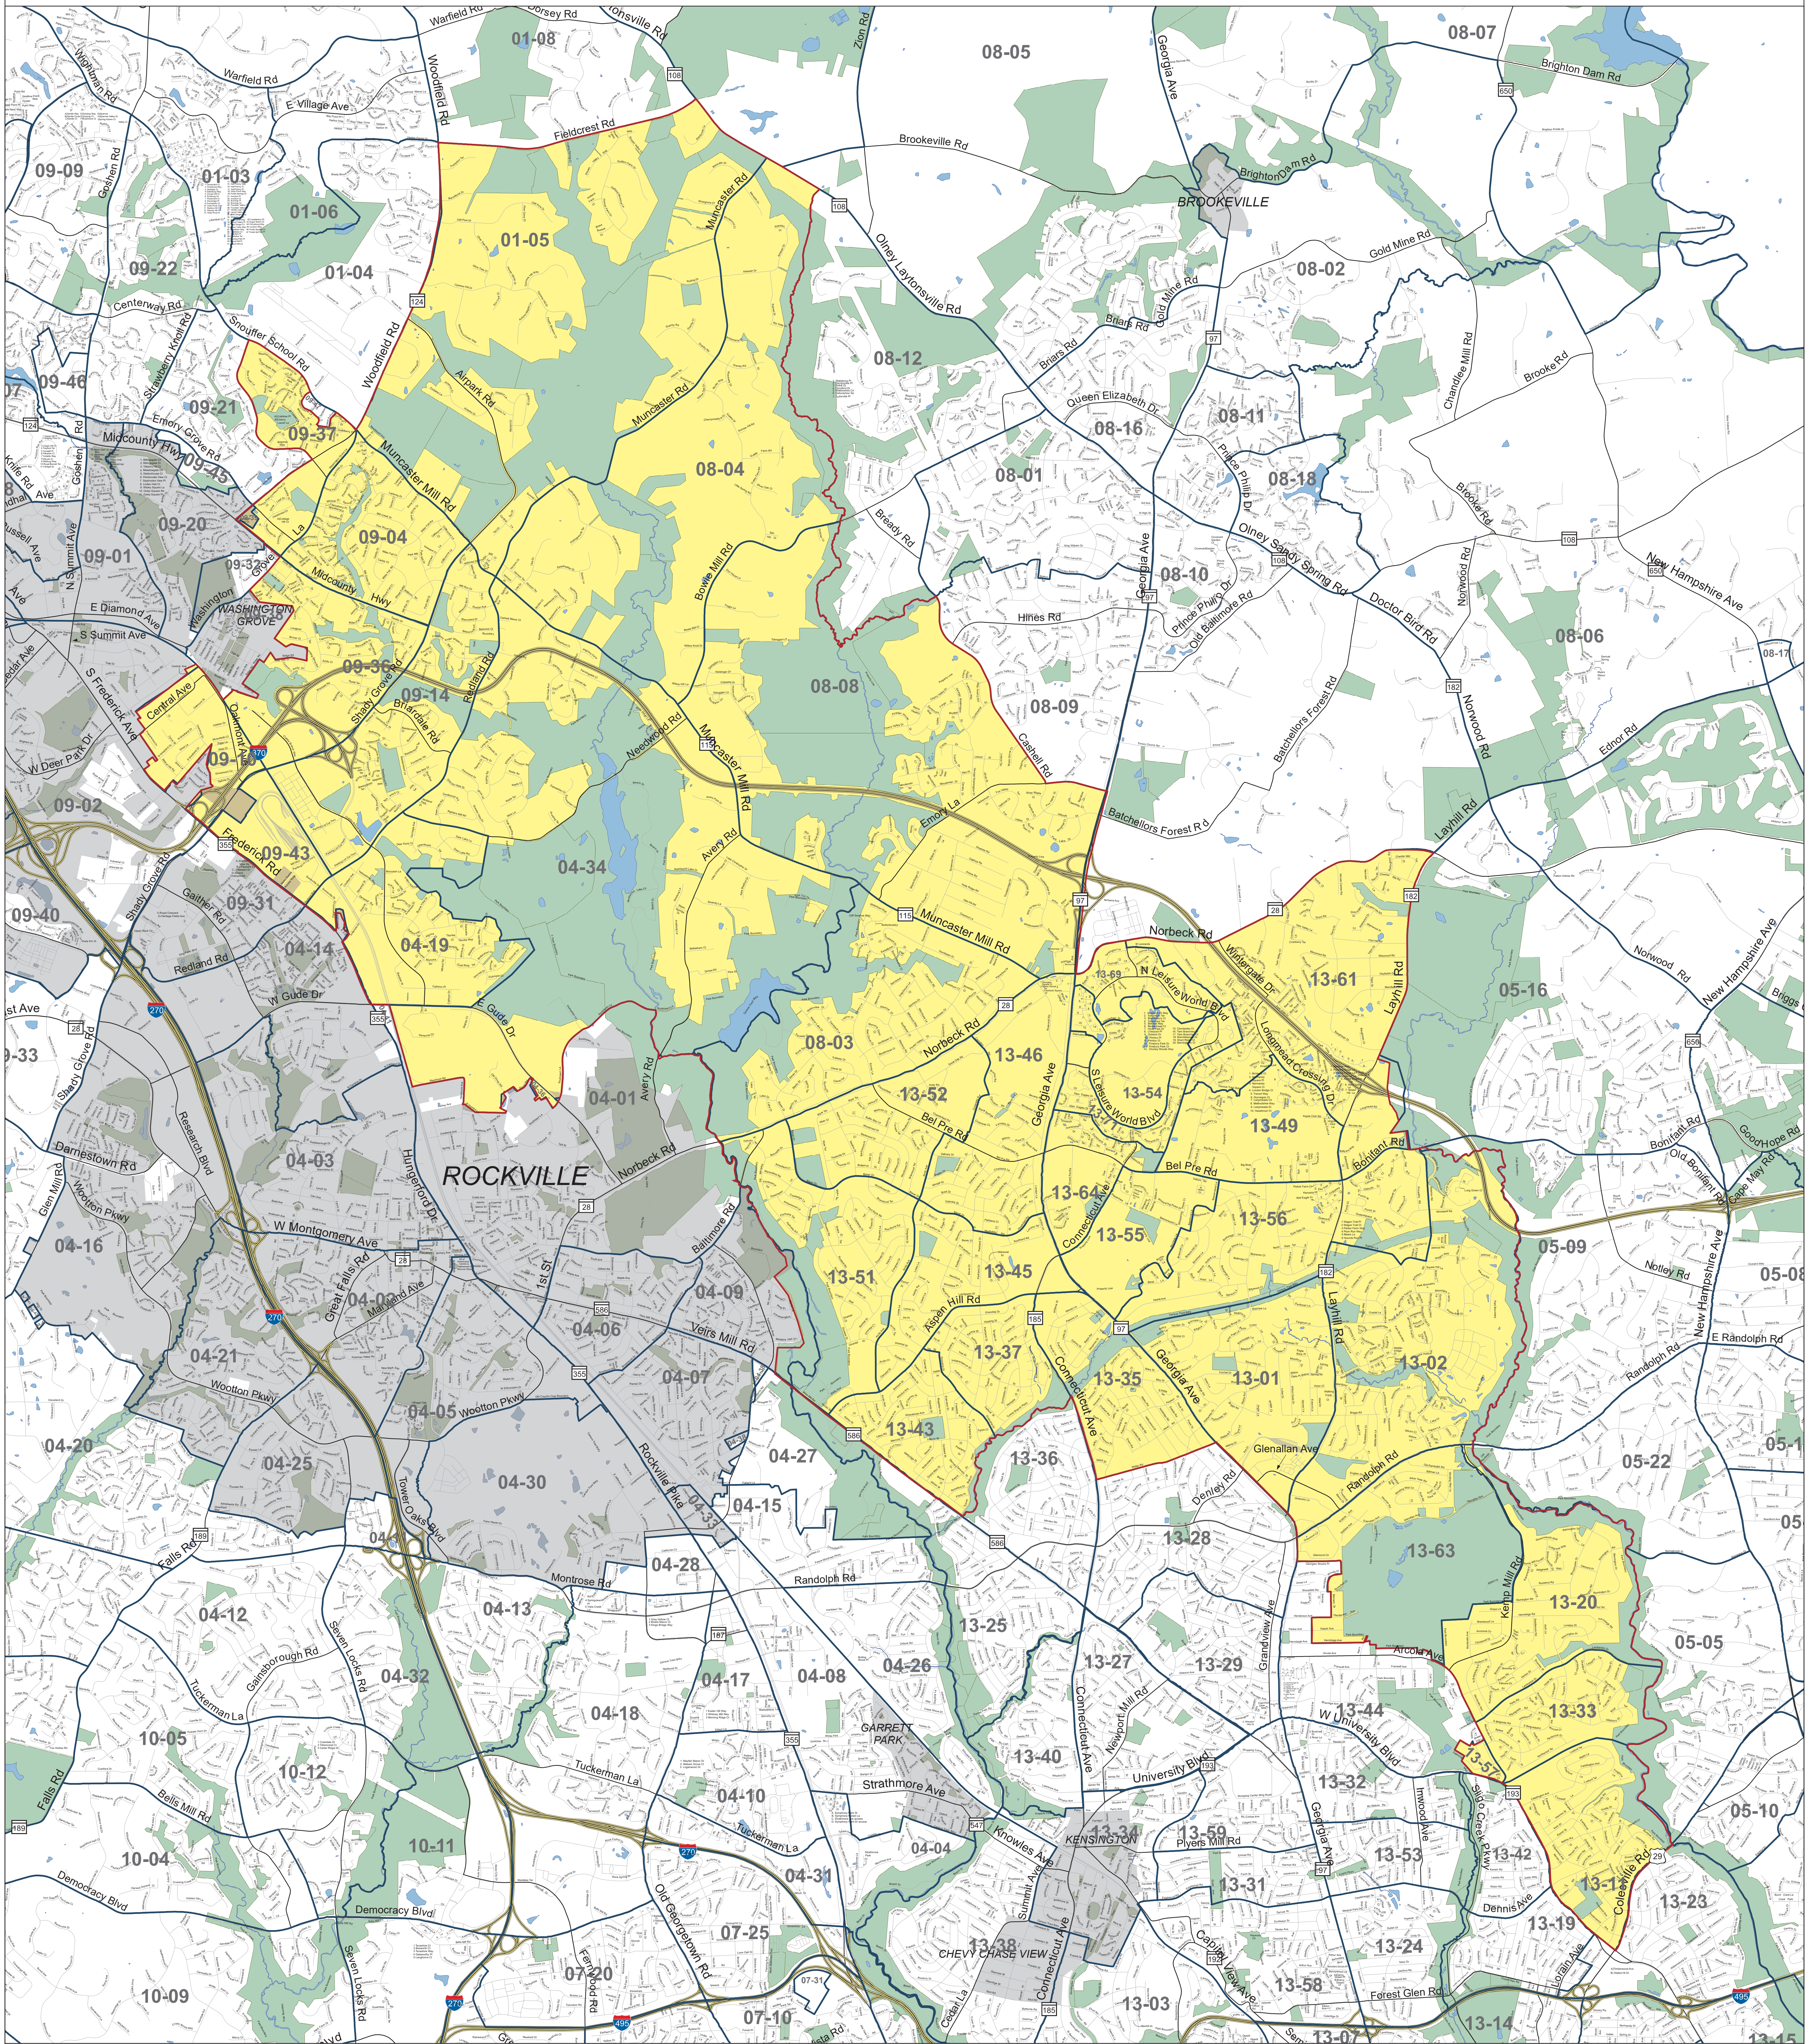

Maryland 2022 Legislative District 19 Montgomery County

0 0.275 0.55 1.1 1.65 2.2
Miles

Boundary

Precincts

99-99

Precinct No

Montgomery County Board of Elections