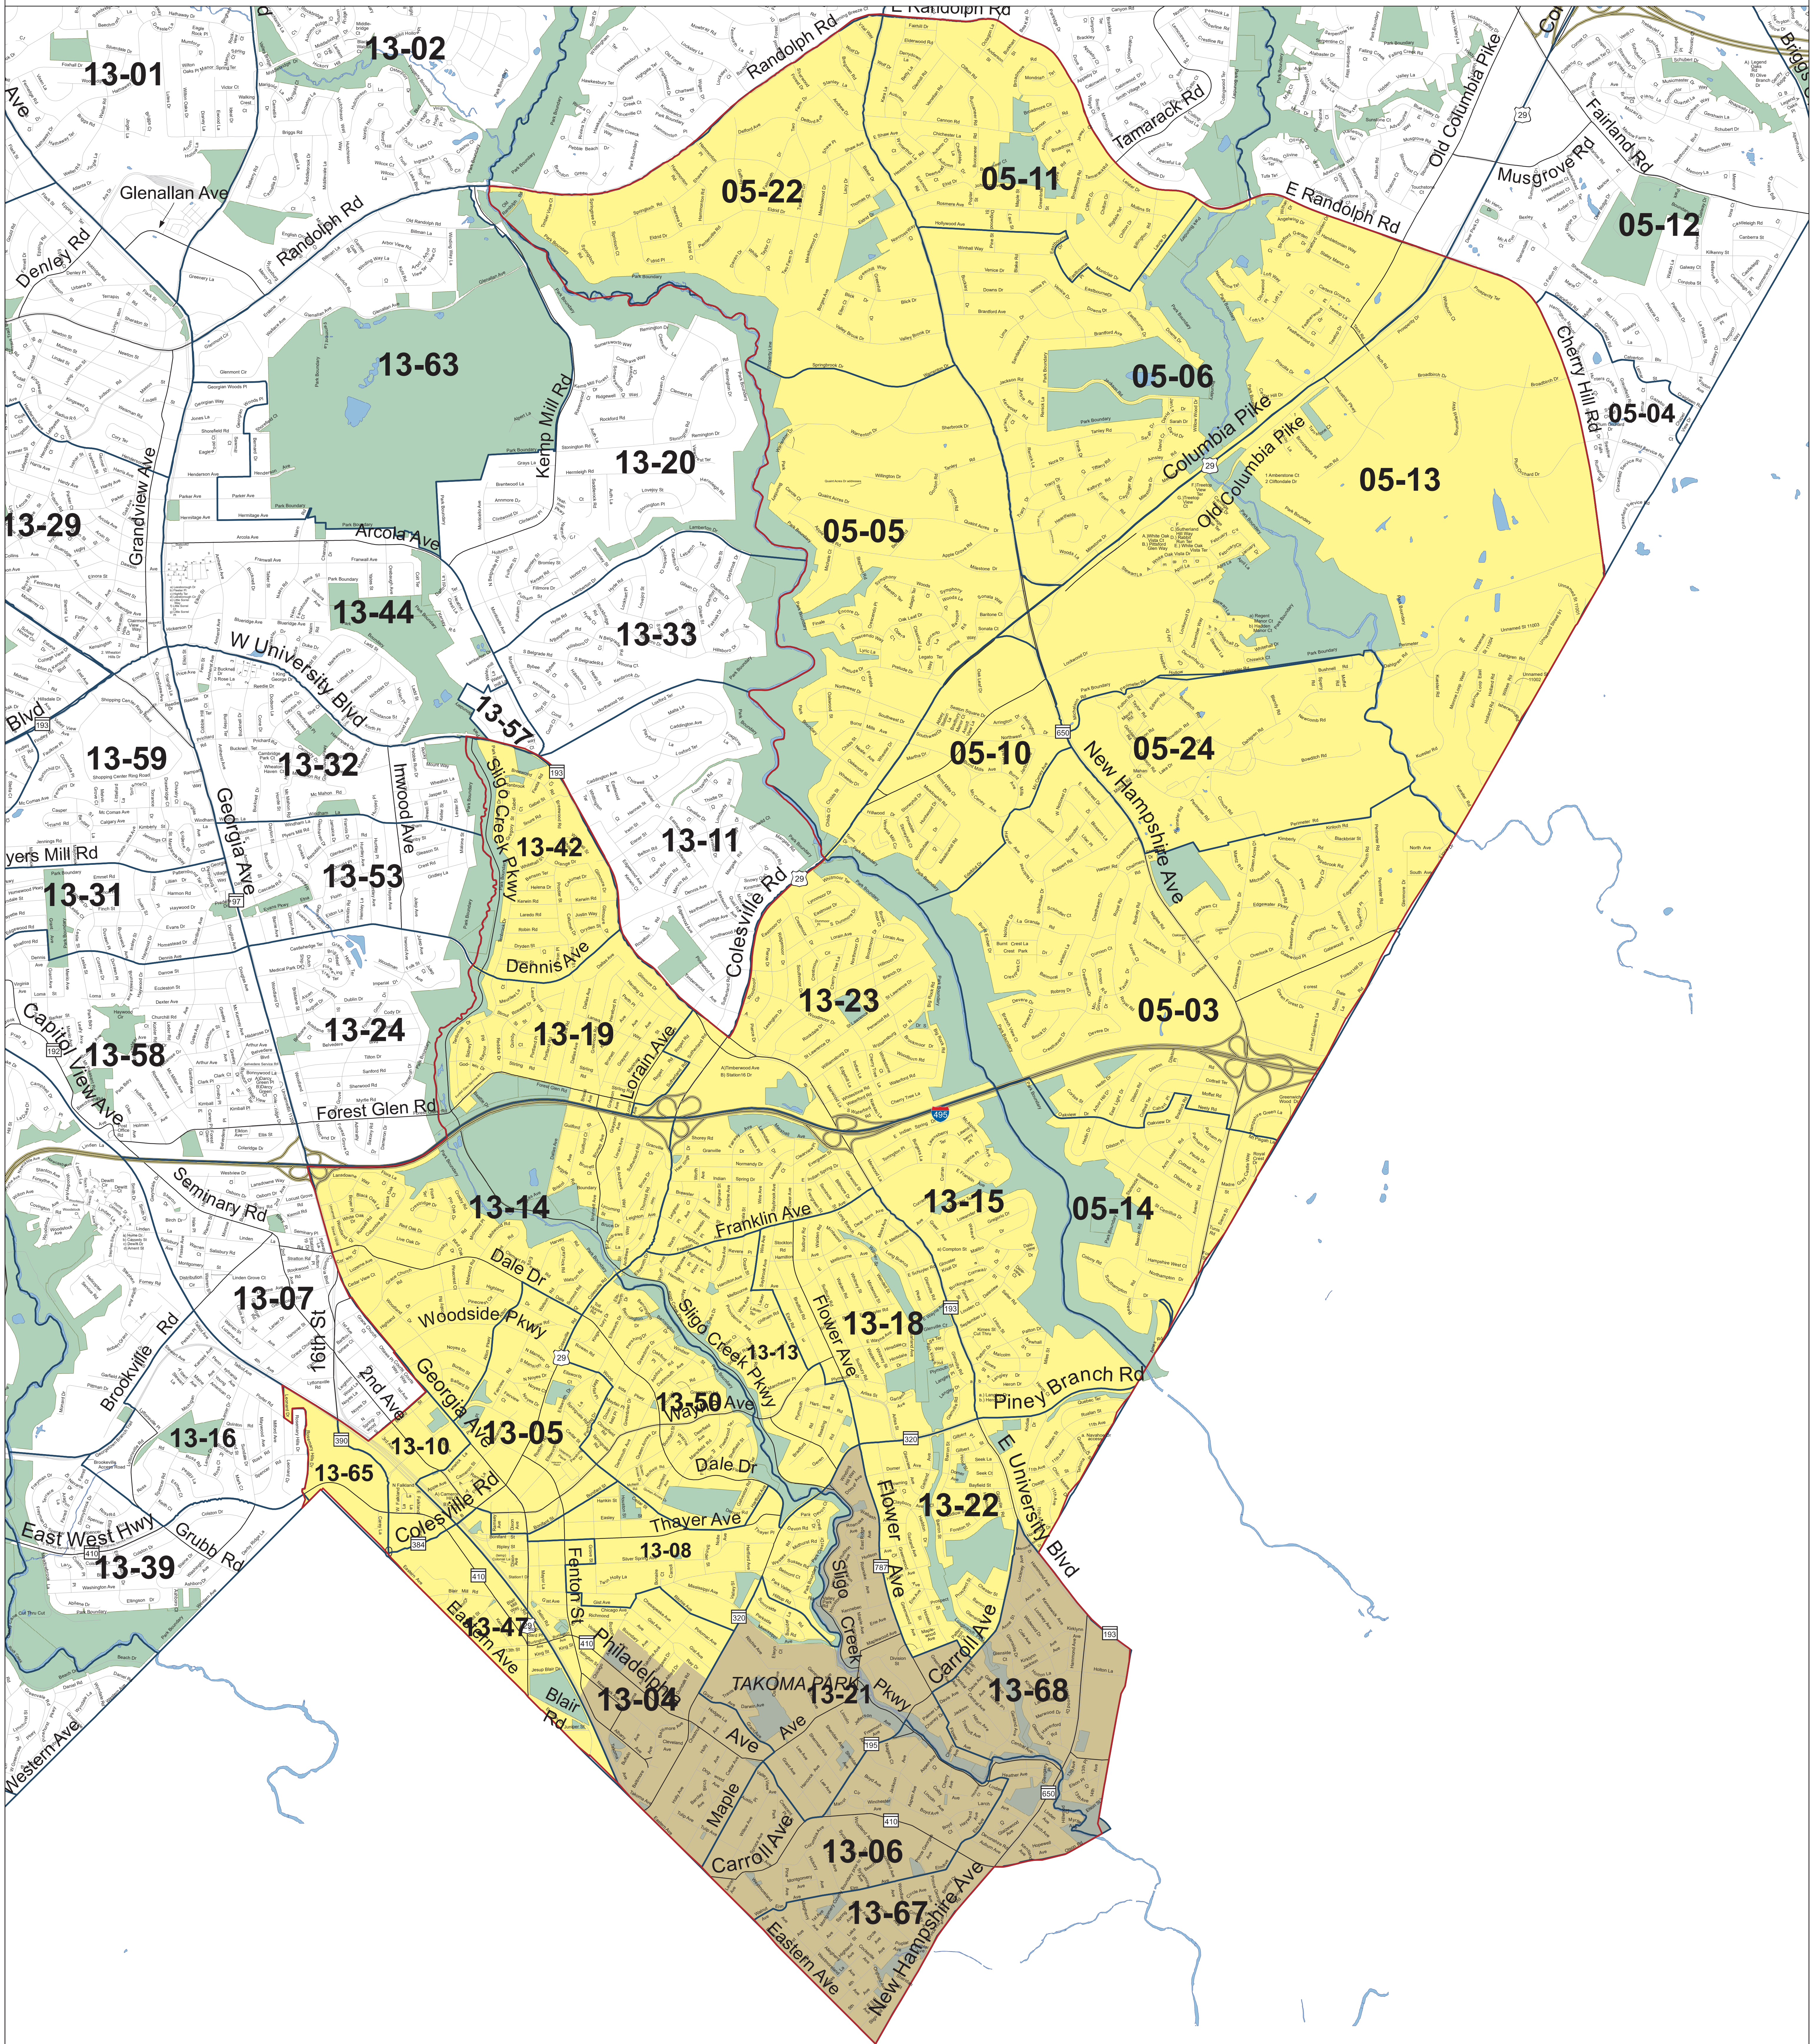

# Maryland 2022 Legislative District 20 Montgomery County

0 0.15 0.3 0.6 0.9 1.2  
Miles

Boundary

Precincts

99-99

Precinct  
No

Montgomery County Board of Elections