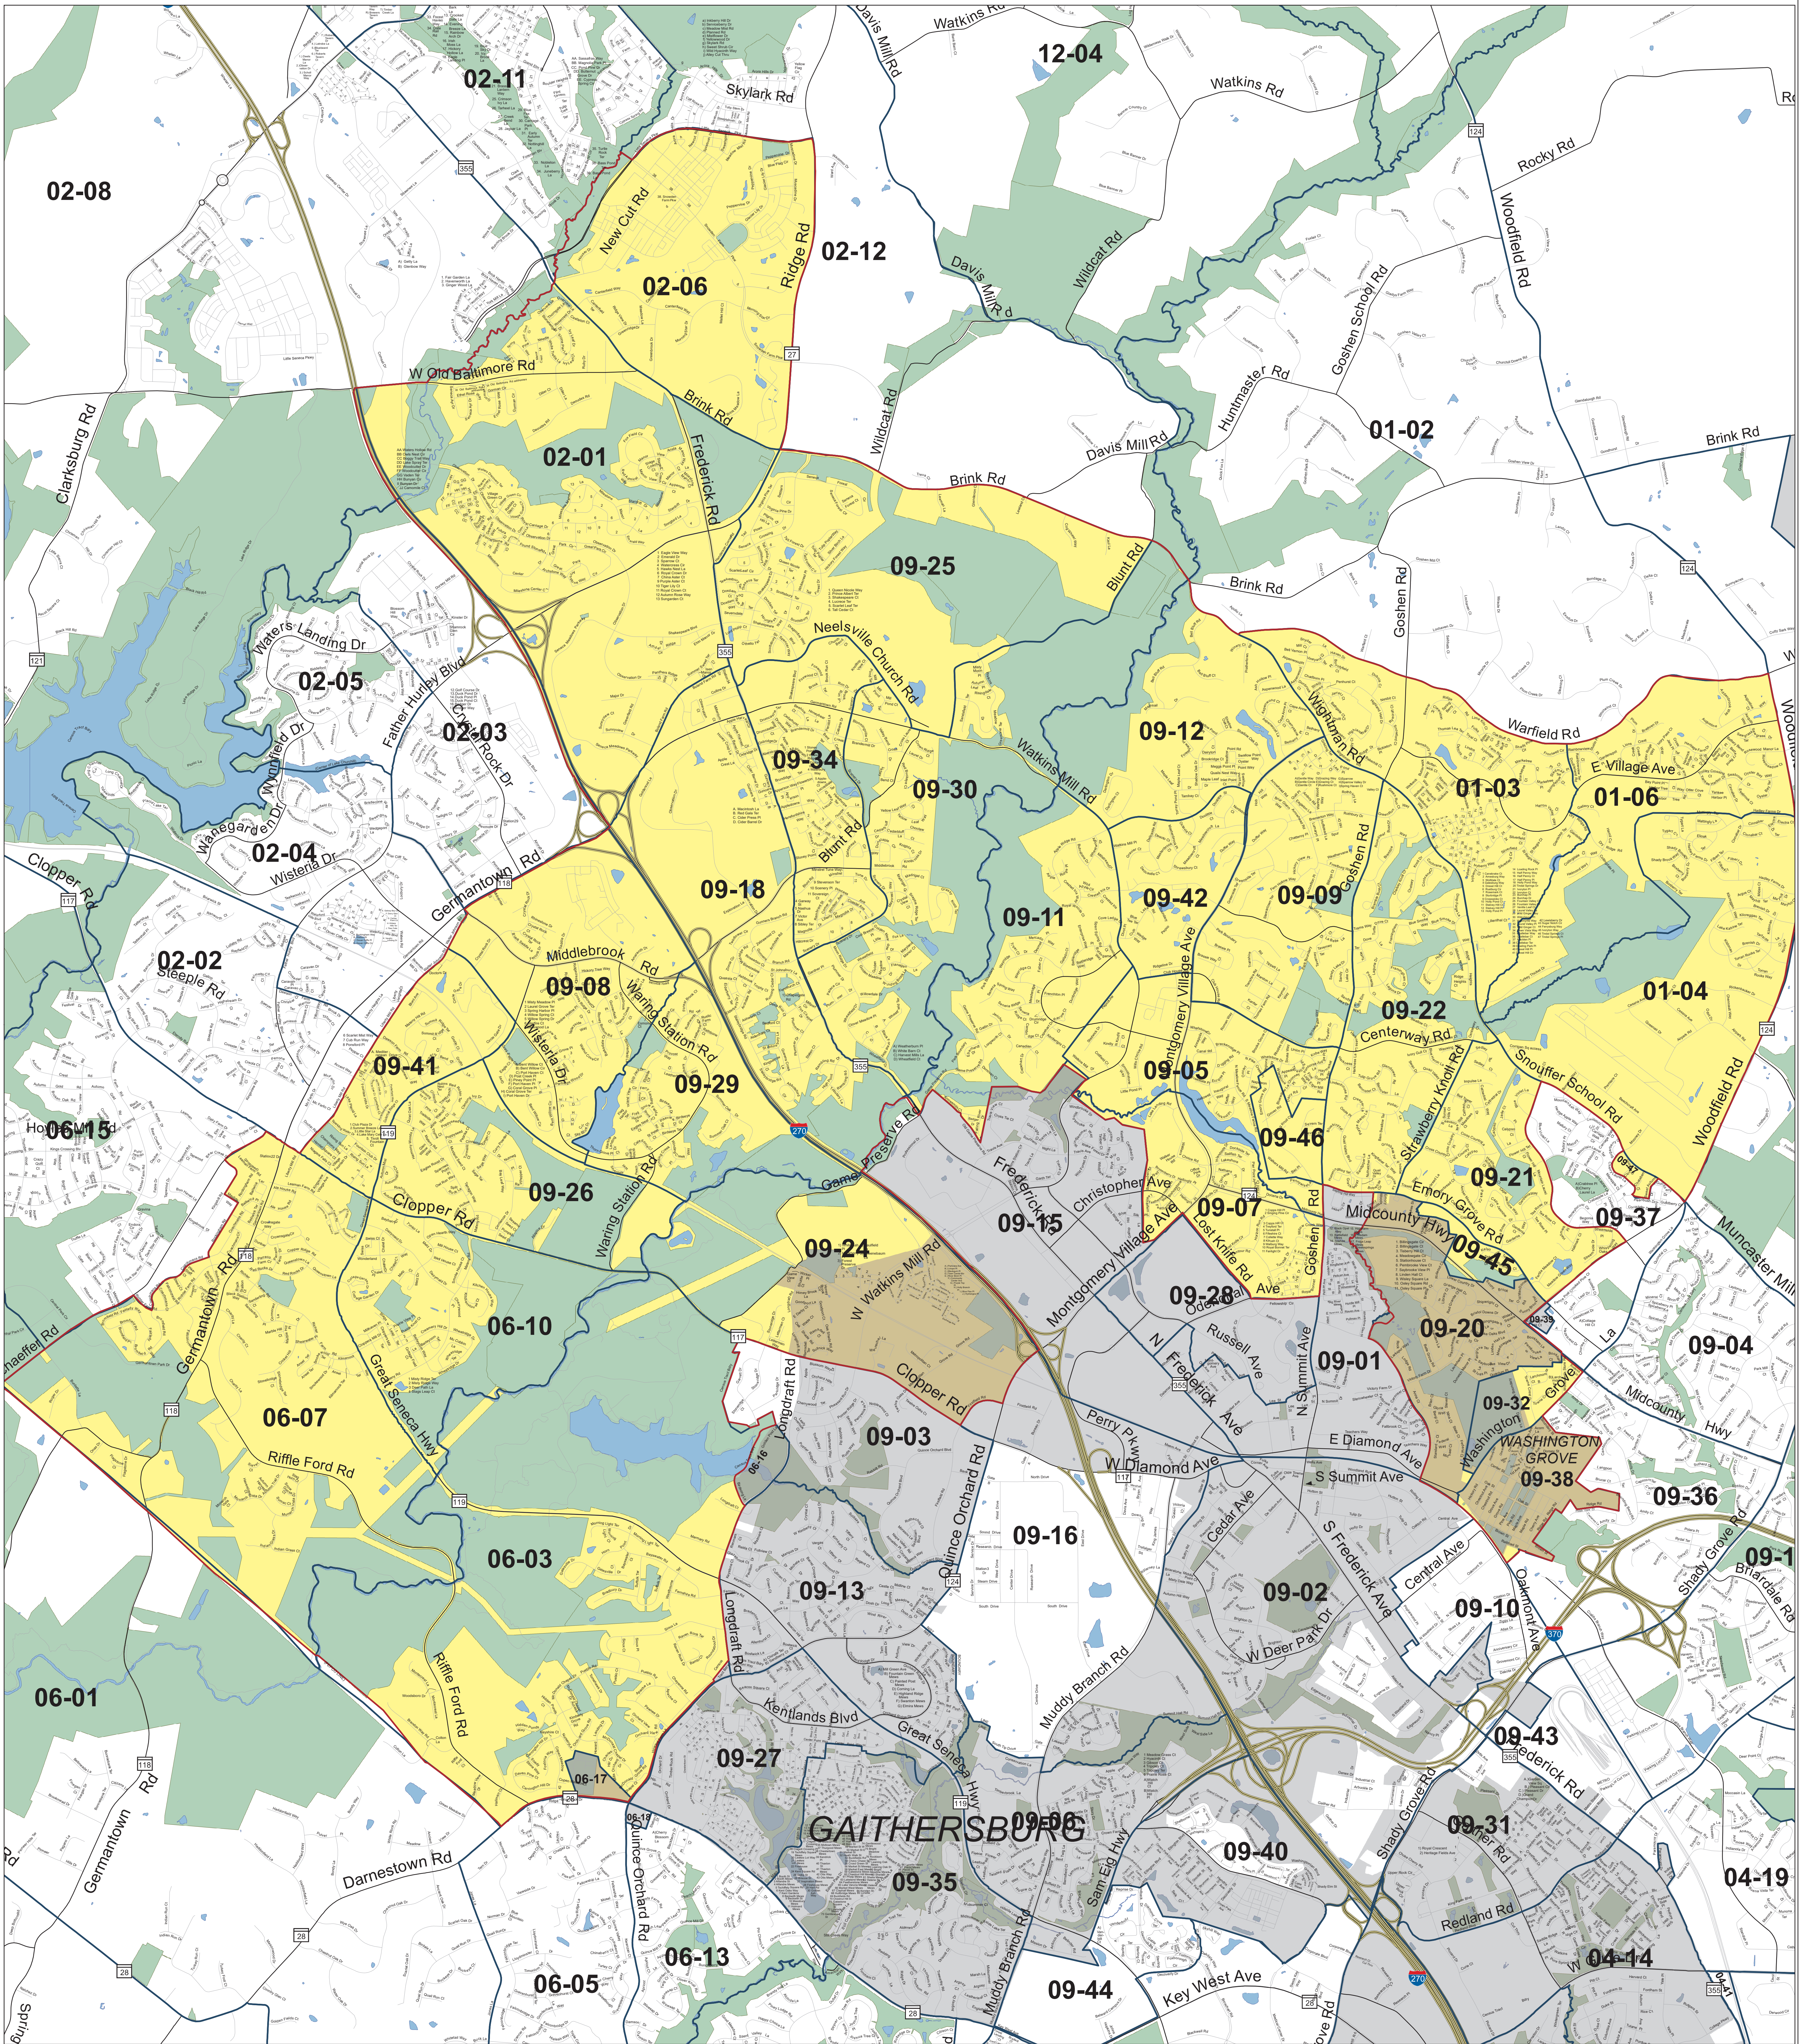

Maryland 2022 Legislative District 39 Montgomery County

Boundary

Precincts

99-99

Precinct No

Montgomery County Board of Elections