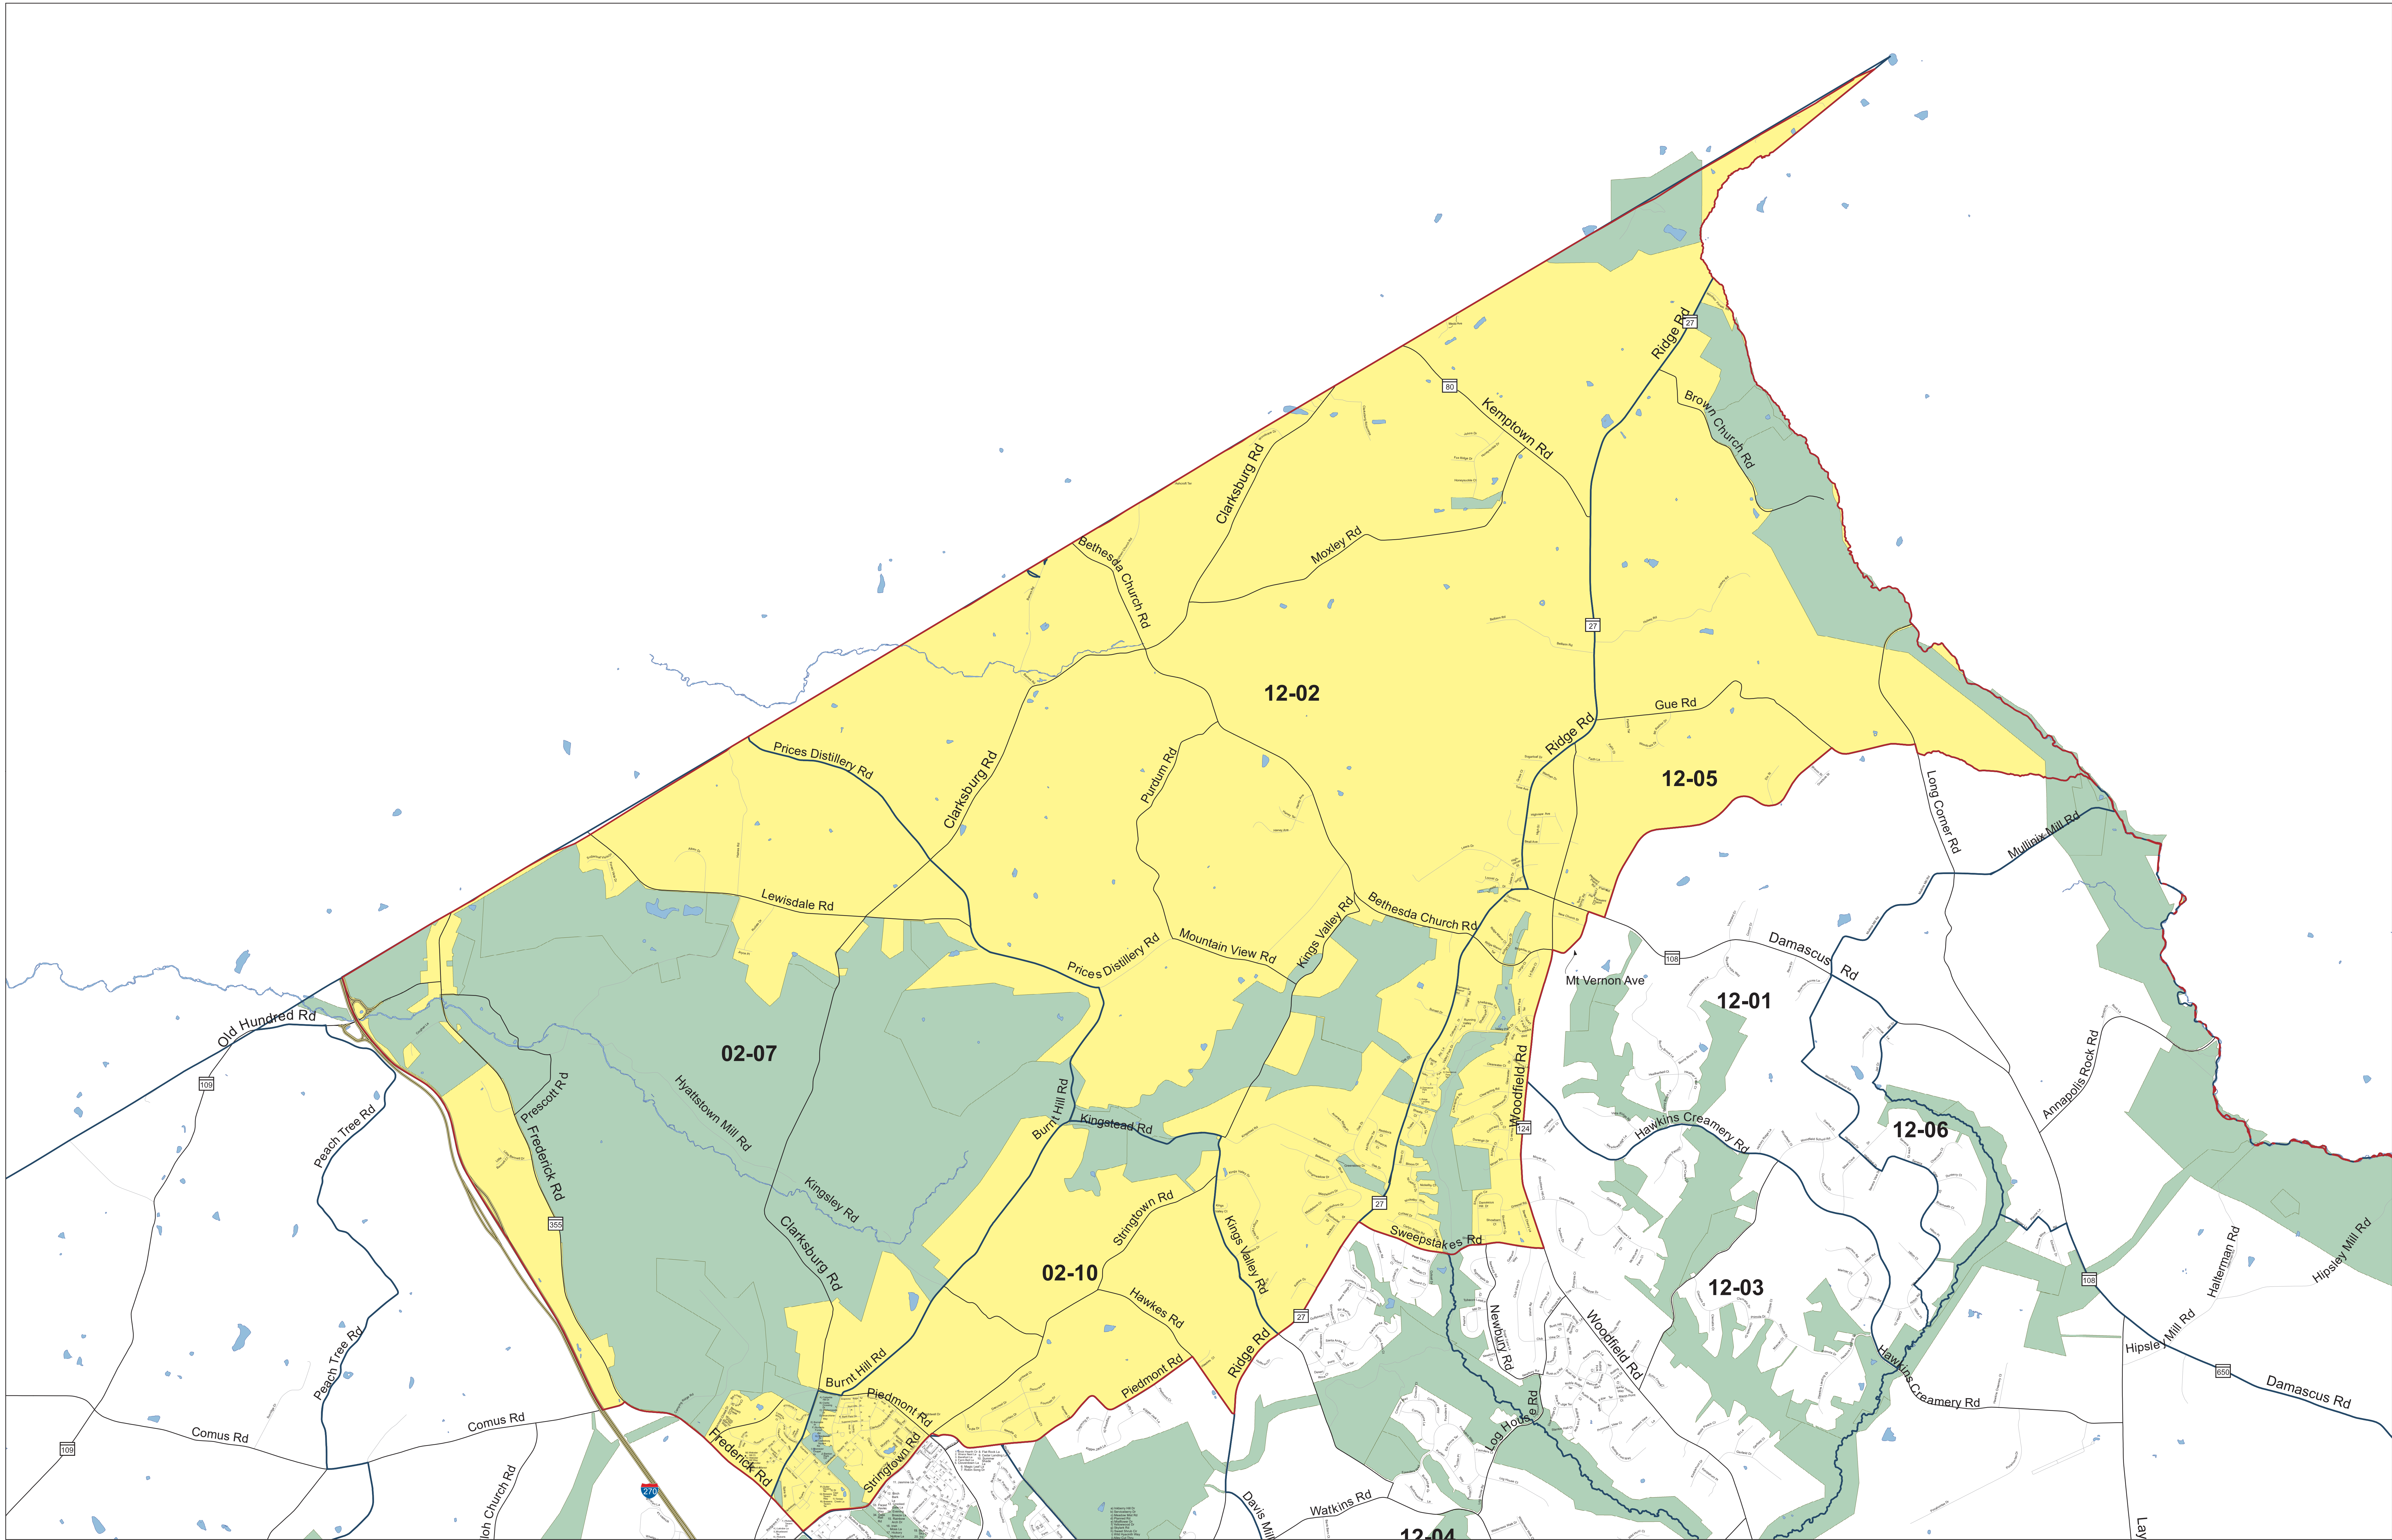

Maryland 2022 Legislative District 9A Montgomery County

 Boundary  Precincts 99-99 Precinct No