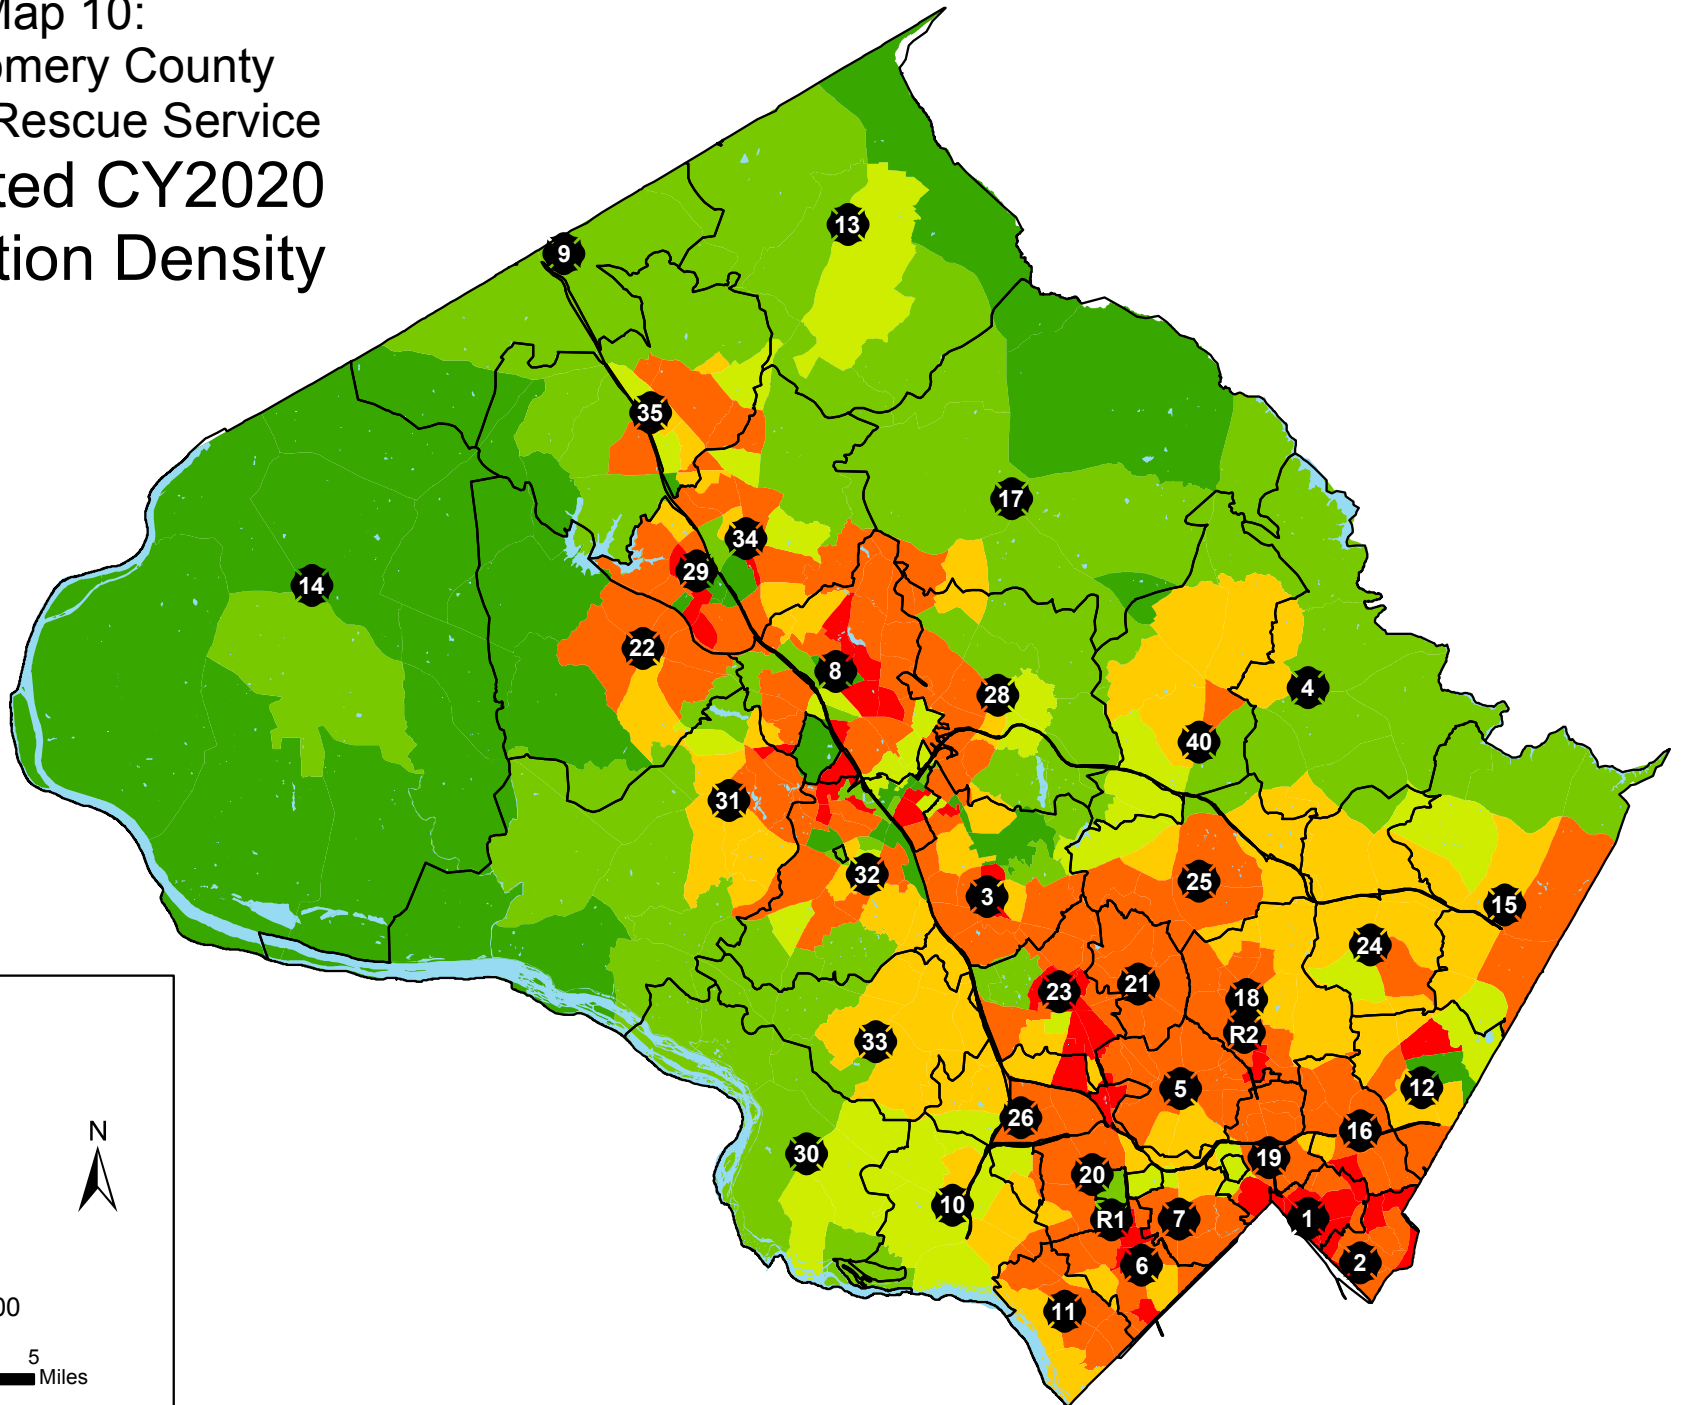

Map 10: Montgomery County Fire and Rescue Service Estimated CY2020 Population Density

People/Sq Mi

- 0 - 100
- 101 - 1000
- 1001 - 2000
- 2001 - 4000
- 4001 - 10000
- 10001 - 50000

0 1.25 2.5 5 Miles

Based on MNCPPC TAZ Data