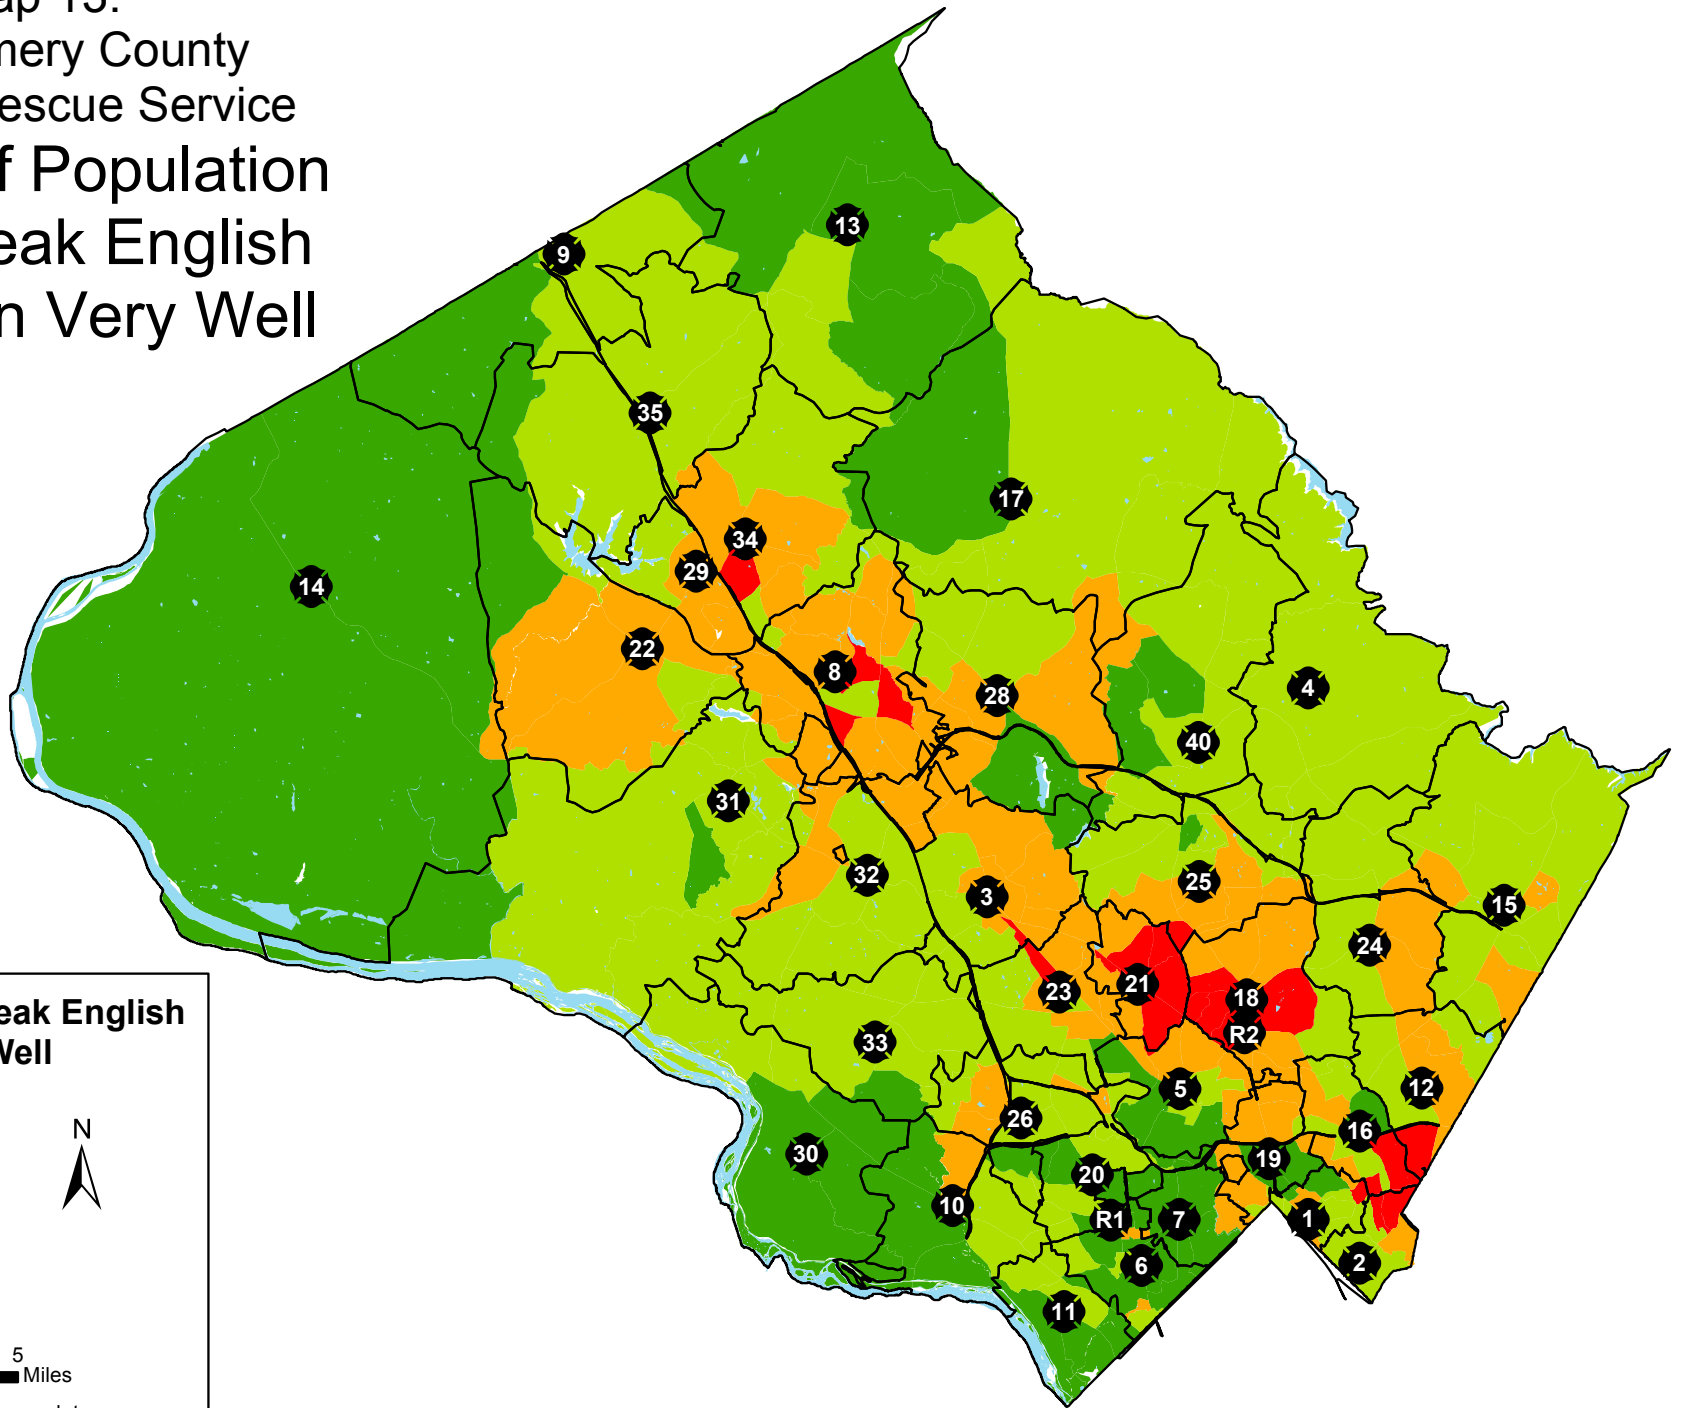

Map 13:  
 Montgomery County  
 Fire and Rescue Service  
 Percent of Population  
 Who Speak English  
 Less than Very Well

**Percent Who Speak English  
 Less than Very Well**

- 2.1 - 5.0
- 5.1 - 15.0
- 15.1 - 30.0
- 30.1 - 70.9

0 1.25 2.5 5 Miles

Based on 2008-2012 ACS Census data.