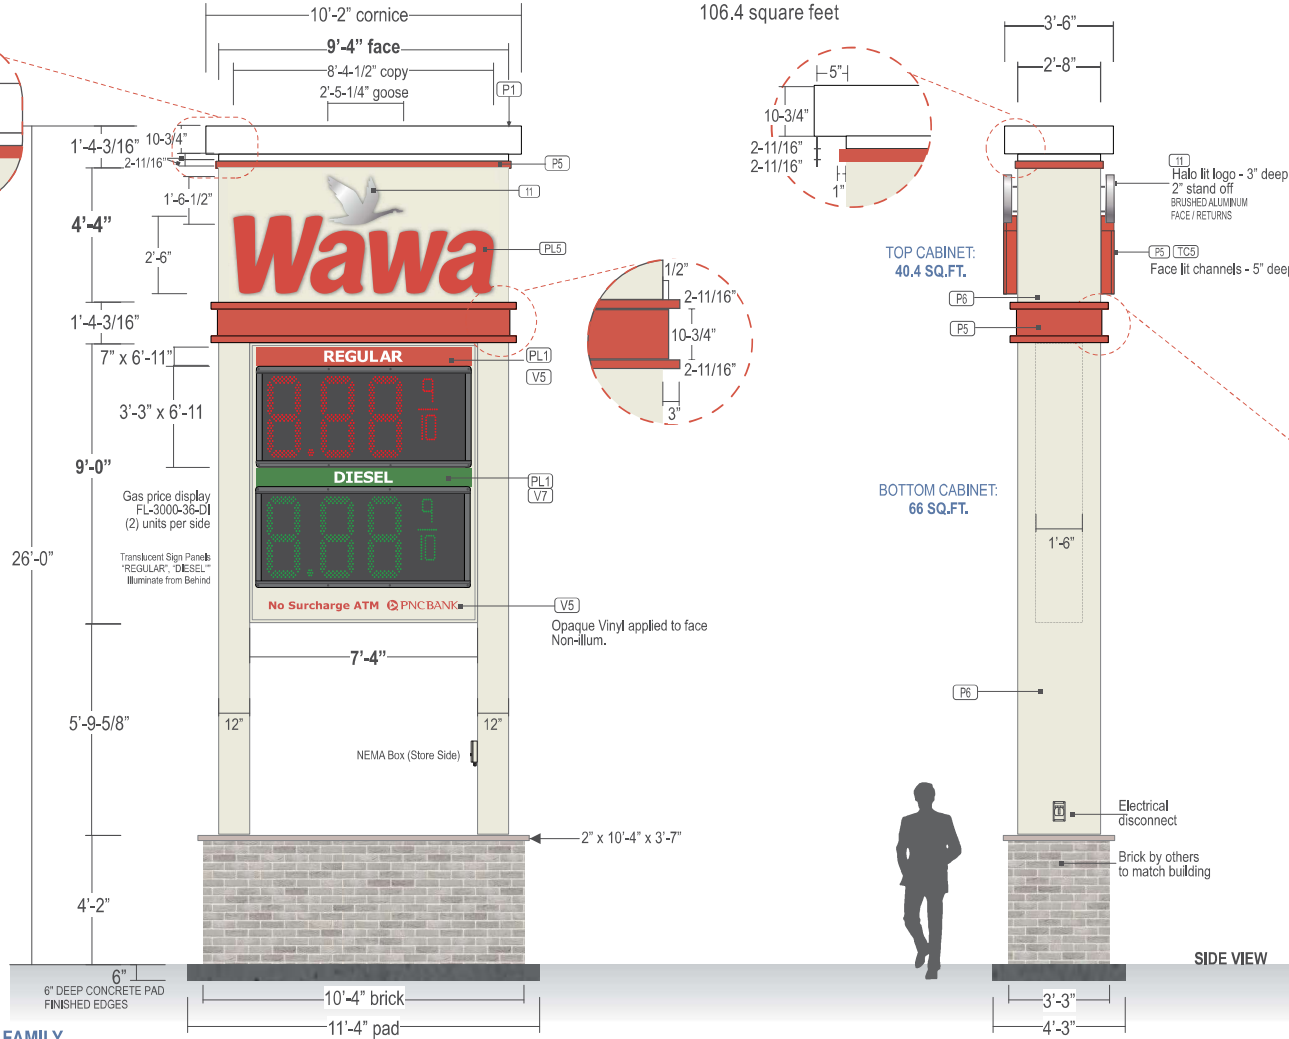

D/F ILLUMINATED PYLON

P-100 / 36 inch / 2 product

Scale: 1/4"=1'-0"

106.4 square feet

COLOR PALETTE			
	CABINET: P6 RAL Oyster White		RETURNS / CAPS: P5 Pantone 186 C Red
	LOGO: 11 #12 Brushed Alum. Metal finish		FACES: PL5 2793 Red acrylic
	CORNICE: P1 White - smooth satin		TRIMCAP: TC5 Jewelite Red
	FACES: PL1 7328 White		REGULAR: V5 3M 3630-33 Regal Red
	DIESEL: V7 3M 3630-156 Vivid Green		SURCHARGE: V5 3M 7725-283 Perfect Match Red opaque

All paint finishes to be satin unless otherwise noted

2023 UNIVERSAL SIGN FAMILY

stratusunlimited.com
8959 Tyler Boulevard
Mentor, Ohio 44060
888.503.1569

CLIENT: **Wawa**

ADDRESS: 2023 Universal Sign Family

PAGE NO.: 26

ORDER NUMBER: 000000

SITE NUMBER: n/a

ELECTRONIC FILE NAME: K:\ACCOUNTS\Wawa\SIGN STANDARDS\2023 Mid Atlantic Sign Family - DO NOT USE\Wawa_2023 Universal Sign Family R1.cdr

PROJECT NUMBER: n/a

PROJECT MANAGER: PHIL LUBIN

Rev #	Req #	Date/Artist	Description	Rev #	Req #	Date/Artist	Description
Original	420883	5/11/23 Vlv					
Rev 1	435923	06/29/23 KW	Corrected PMS 186 C Red