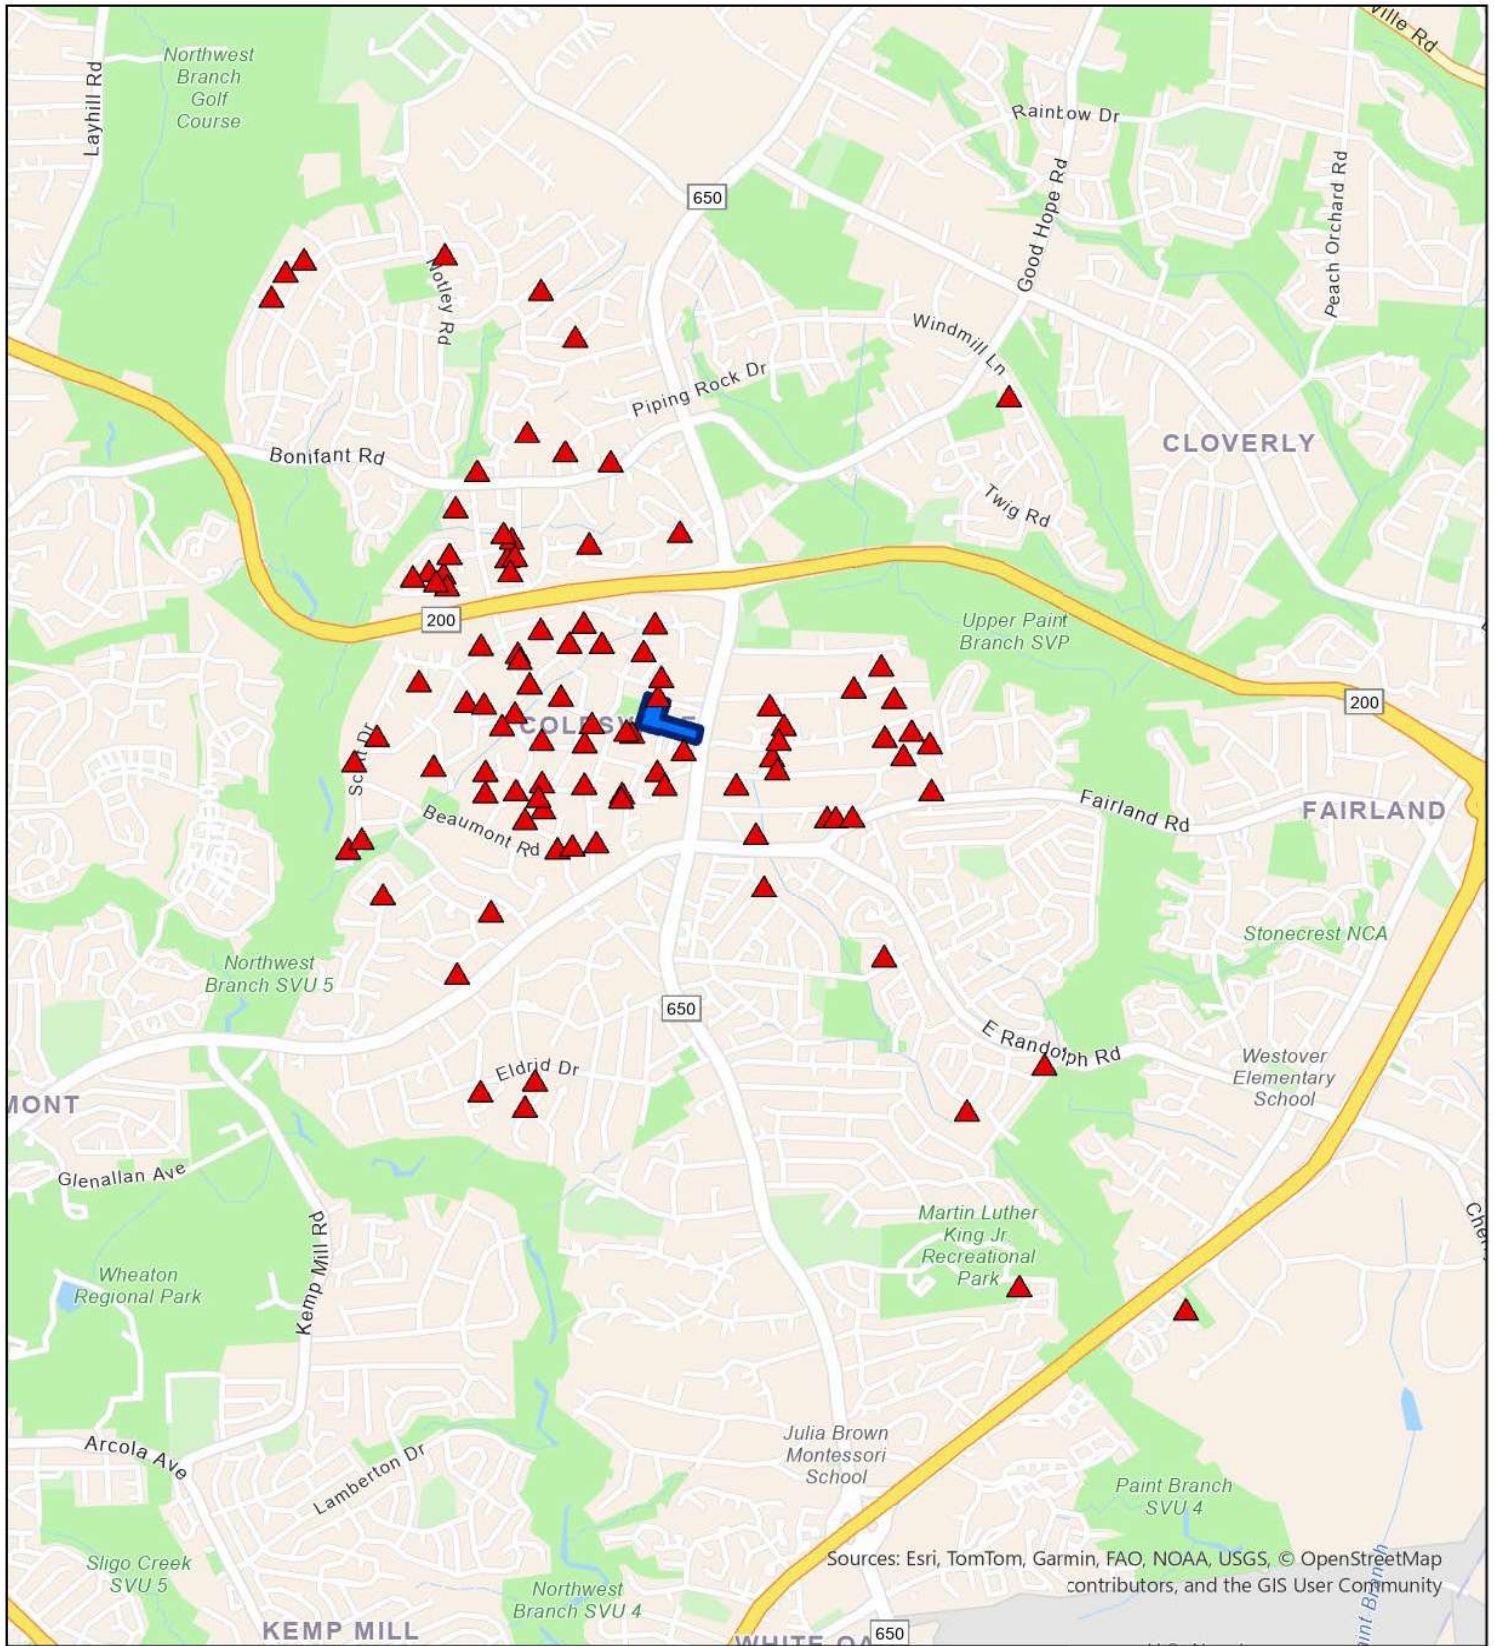

Attachment D

Map of Correspondences

Map showing the locations of interested parties in relation to the site. The red triangles indicate some, but not all, individuals who have expressed interest.