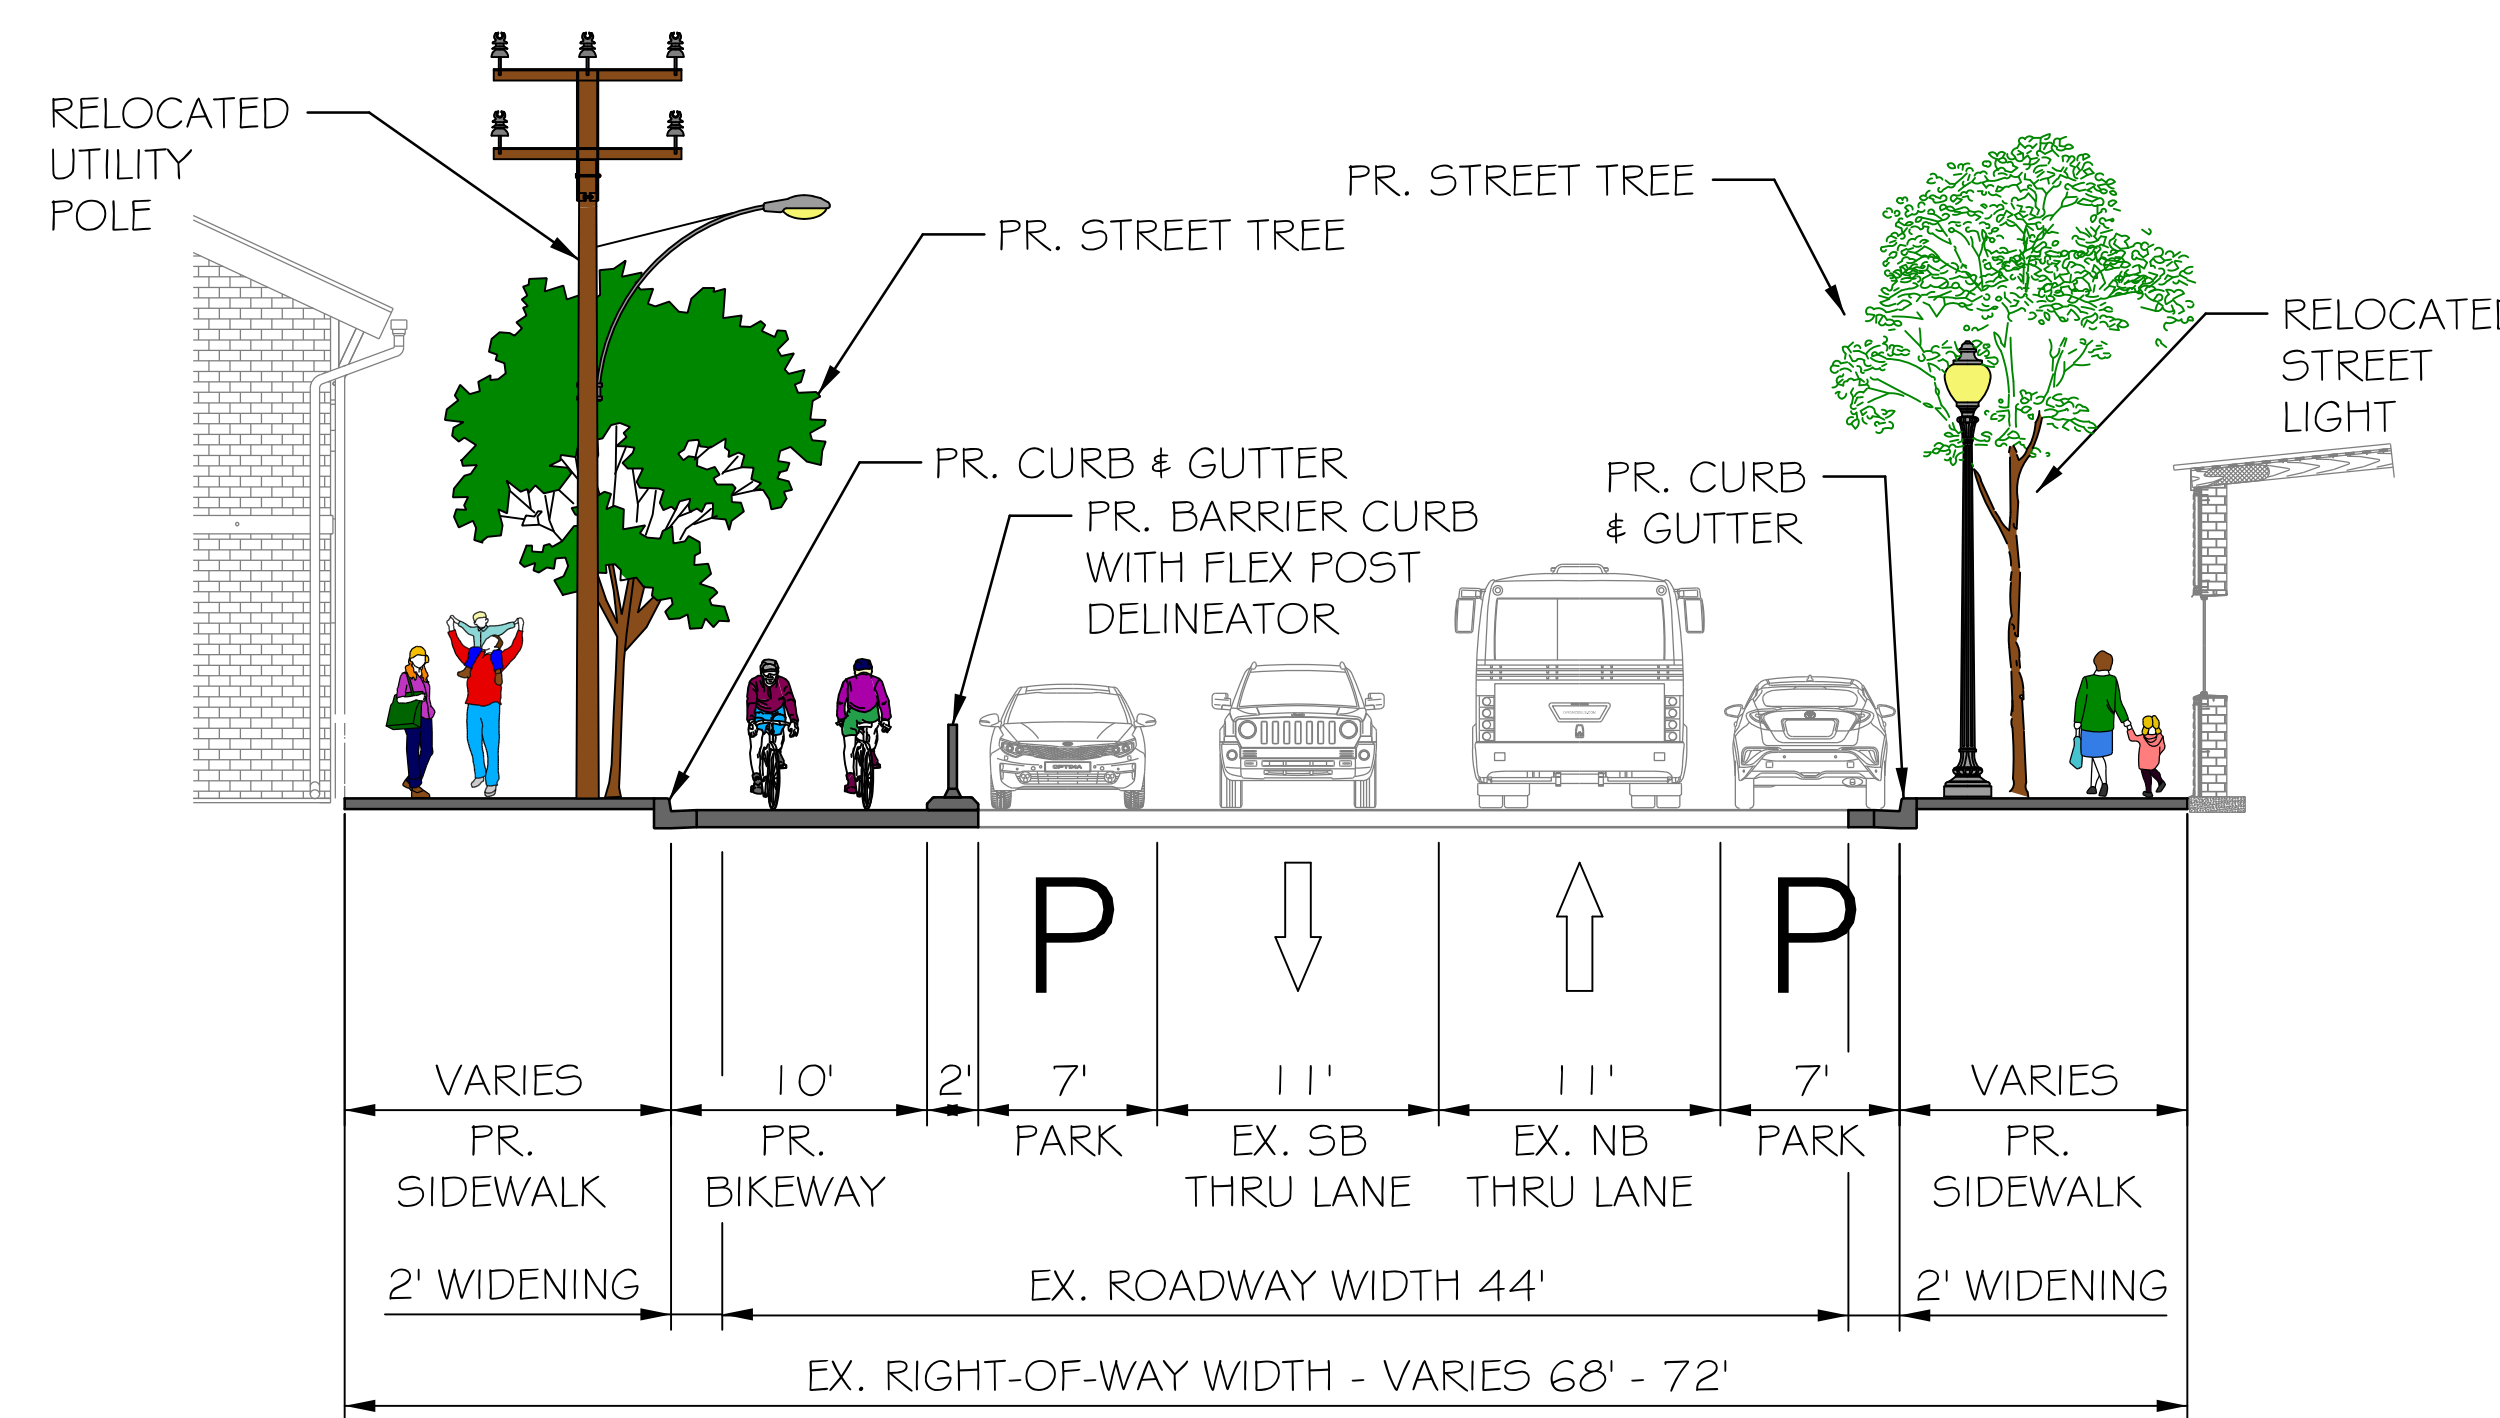

ALTERNATIVE A