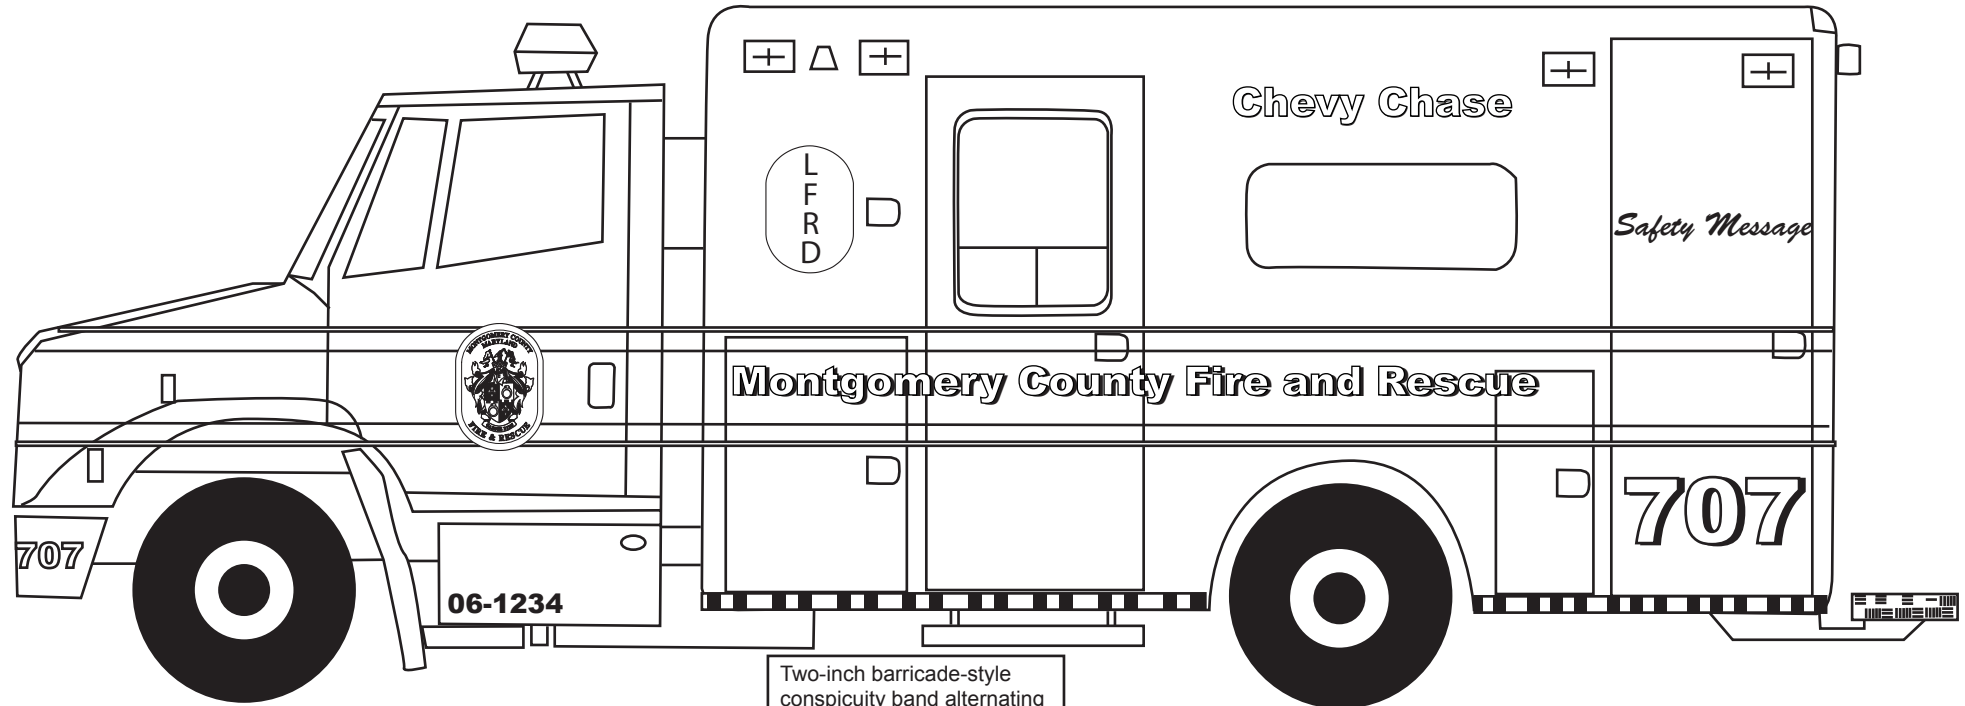

Graphics Plan for Tax-Supported EMS Unit

Display the vehicle's MCFRS stock number in two inch black bold Aerial block letters on the bottom, foremost corner of the left and right front doors, and on the rear of the vehicles

Display MCFRS logo emblem (maximum 16 inches high) and/or respective LFRD logo with similar dimensions on the left and right front doors and left and right of rear doors if both logos are required. The emblem(s) must be 3M Scotchlite reflective or equal product.

Two-inch barricade-style conspicuity band alternating red and white inside the rub rail of the vehicle

Display MCFRS proportional, machine block, bold font using 3M Scotchlite Series 280/280i, or an equal product of reflective gold, with black shadow letters placed within the stripe.

Base color: Solid White automotive paint, DuPont 817U, or an equal Paint product.