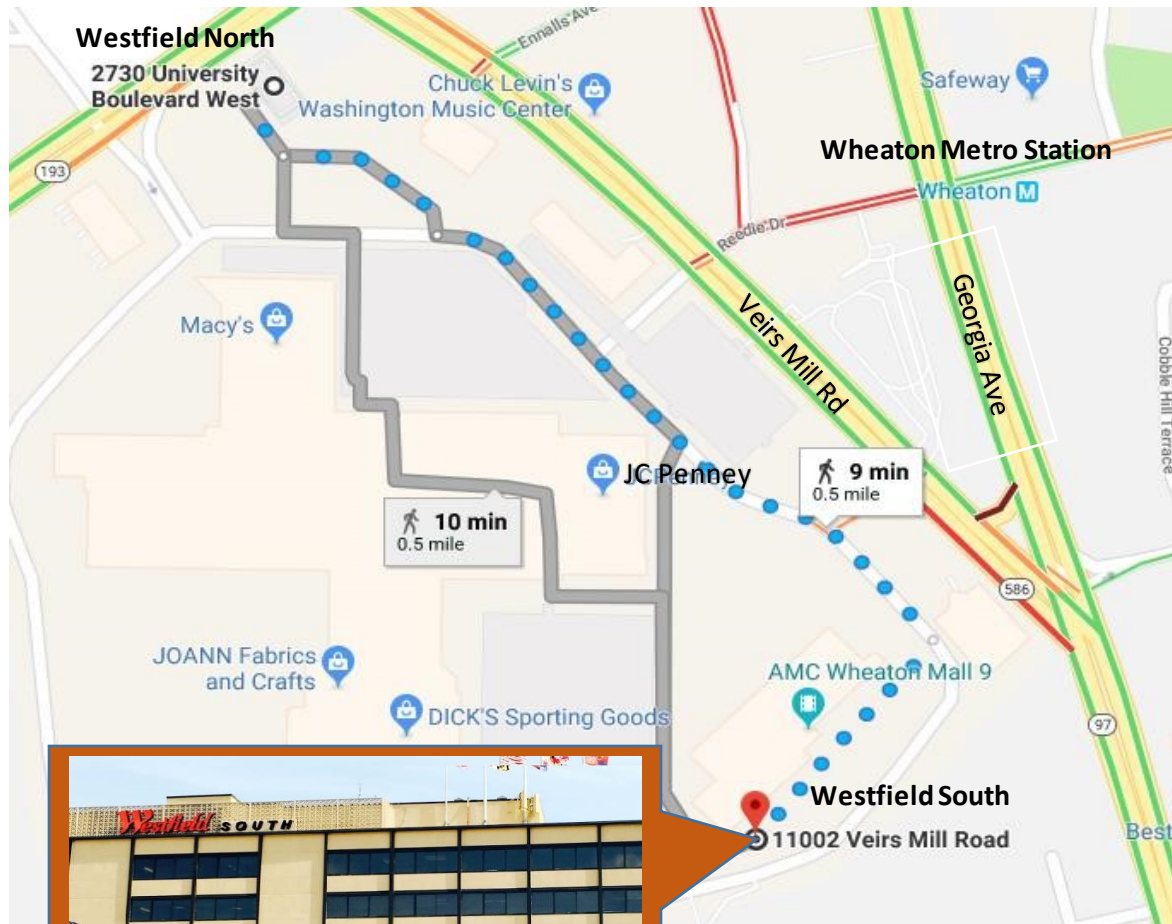

Gilchrist Center in Wheaton is moving to

Westfield South Building

11002 Veirs Mill Rd, 5th floor, Wheaton MD 20902

Opening January 22, 2018.

Find us on 

GilchristImmigrantResourceCenter

www.montgomerycountymd.gov/gilchrist