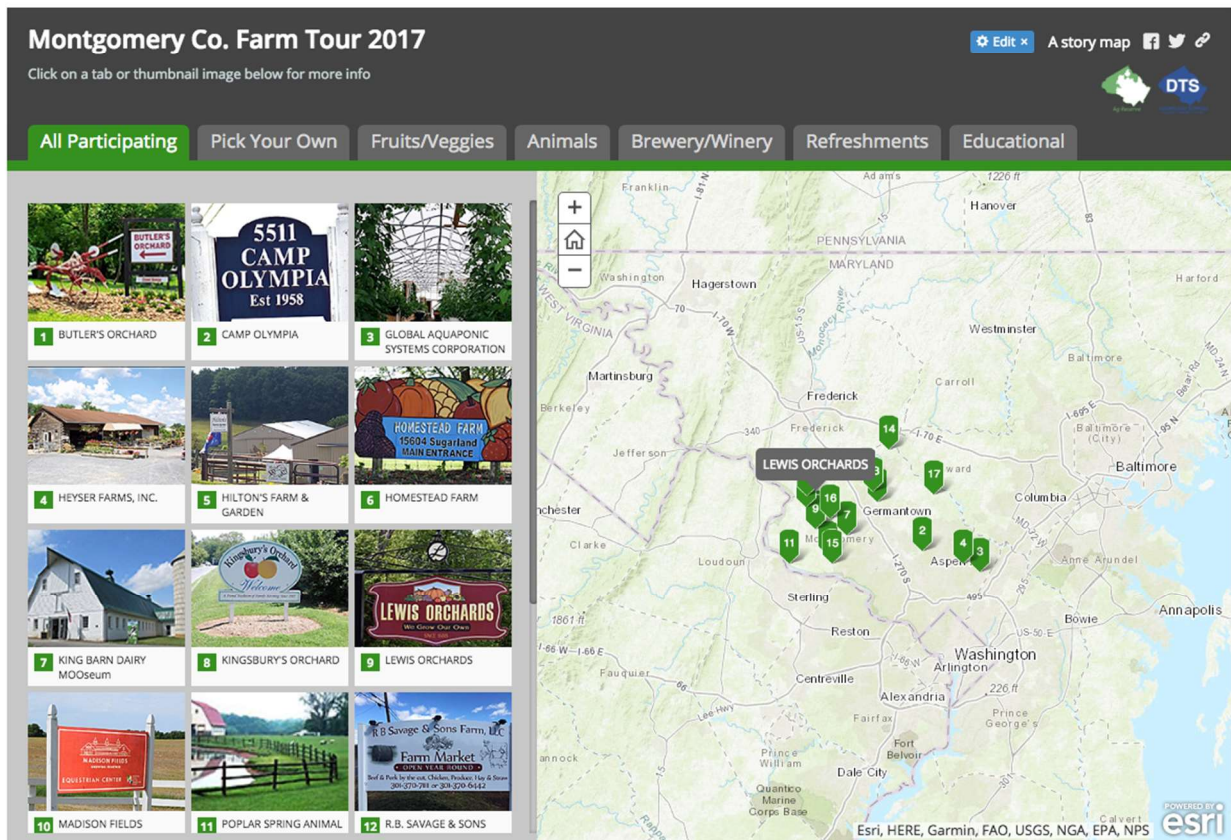

Montgomery County, Maryland
Farm Tour: Telling the County's Agricultural Story with a Map

SUPPLEMENTAL MATERIALS

Figure 1: Office of Agriculture's webpage displaying the Farm Tour map. By default, the first tab showing all participating locations is displayed.

28th annual Farm Tour and Harvest Sale - Brochure

Saturday July 22nd and Sunday July 23rd - 2017!

Montgomery County, Maryland Farm Tour: Telling the County's Agricultural Story with a Map

Figure 2: Viewed on an Android tablet, user clicks on the Animals tab to query farms with animals.

Figure 3: Viewed on an iPhone, user clicks on Brewery/Winery tab to query farms with locally made beer and wine.

Montgomery County, Maryland Farm Tour: Telling the County's Agricultural Story with a Map

Figure 4: When user clicks on a location – either in the thumbnails or on the map – detailed information and a larger photo are displayed for that farm.

Montgomery Co. Farm Tour 2017

Click on a tab or thumbnail image below for more info