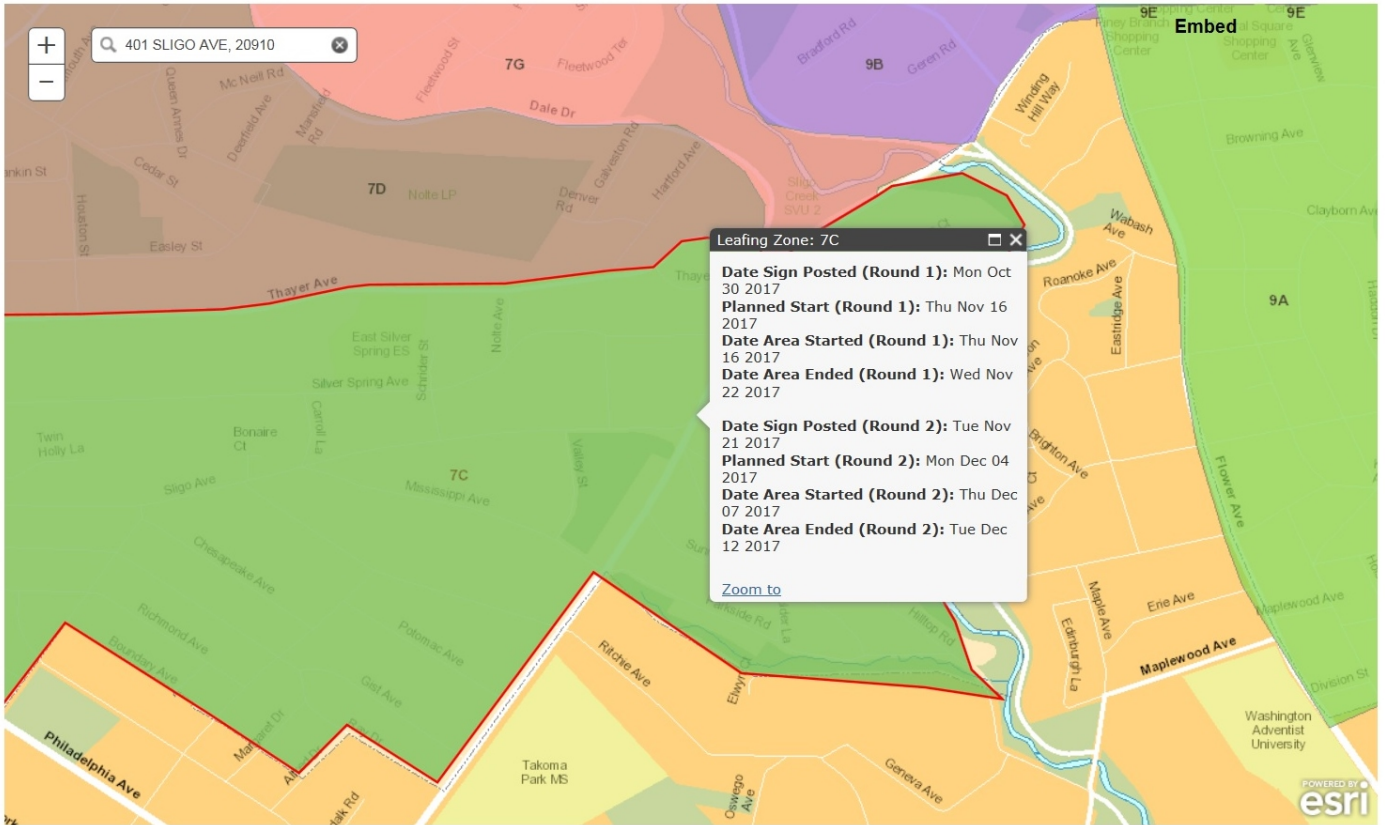

Geospatial Data and Voice-Enabled Artificial Intelligence

Supplemental Materials

An accessible Leafing Collection application for persons with disabilities is provided on this page.

Please enter your address in the map below to find your leaf collection pick up date.

Figure 1. The leaf vacuum zones that the DOT Highway Services is responsible for.

Montgomery County, Maryland

An accessible Leaffing Collection application for persons with disabilities is provided on this page.

Please enter your address in the map below to find your leaf collection pick up date.

Figure 2. With the input of address, Viewer displays the vacuuming dates for the zone that the address falls in.

Figure 3. The architecture of the Alexa based citizen to County interaction paradigm

Figure 4. The (young) County resident got her question “When is my leaf collection?” answered by the Amazon Alexa.