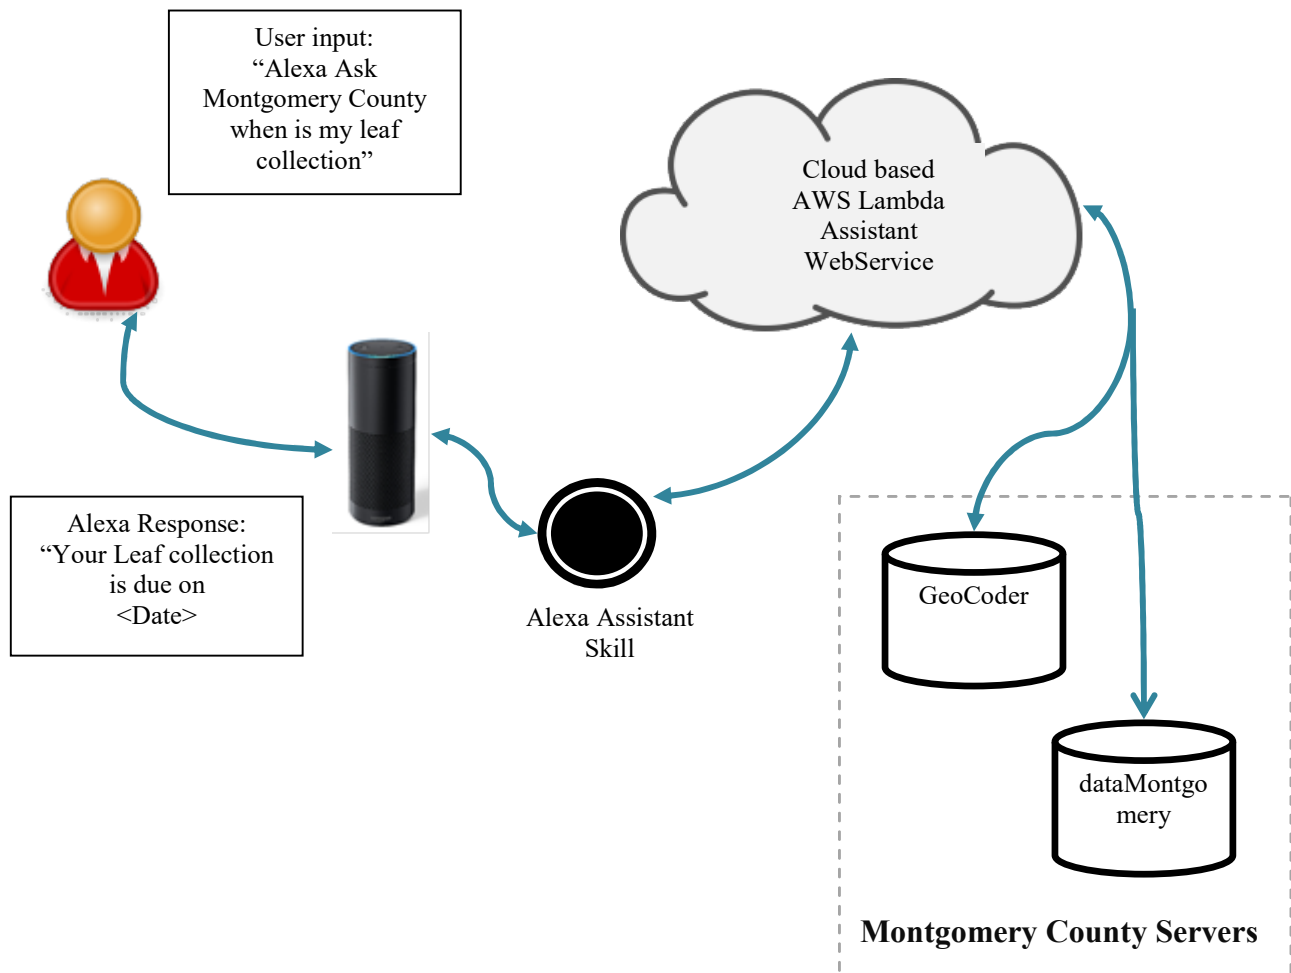

Figure 1. The leaf vacuum zones that the DOT Highway Services is responsible for.

Montgomery County, Maryland

An accessible Leaffing Collection application for persons with disabilities is provided on this page.

Please enter your address in the map below to find your leaf collection pick up date.

Figure 2. With the input of address, Viewer displays the vacuuming dates for the zone that the address falls in.

Figure 3. The architecture of the Alexa based citizen to County interaction paradigm

Figure 4. The (young) County resident got her question “When is my leaf collection?” answered by the Amazon Alexa.