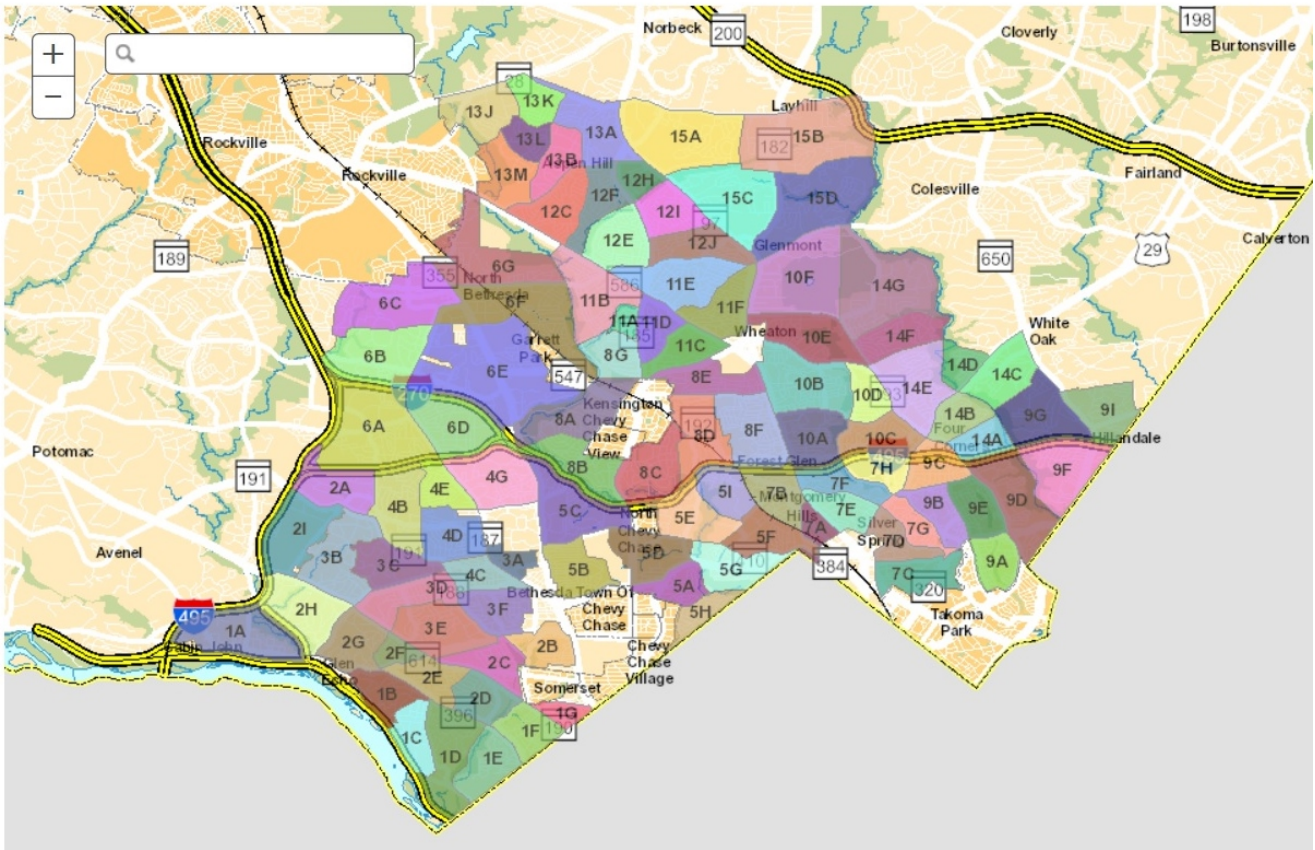

Geospatial Data and Voice-Enabled Artificial Intelligence

Supplemental Materials

An accessible Leafing Collection application for persons with disabilities is provided on this page.

Please enter your address in the map below to find your leaf collection pick up date.

Figure 1. The leaf vacuum zones that the DOT Highway Services is responsible for.

Montgomery County, Maryland

An accessible Leaffing Collection application for persons with disabilities is provided on this page.

Please enter your address in the map below to find your leaf collection pick up date.

Figure 2. With the input of address, Viewer displays the vacuuming dates for the zone that the address falls in.

Figure 3. The architecture of the Alexa based citizen to County interaction paradigm

Figure 4. The (young) County resident got her question “When is my leaf collection?” answered by the Amazon Alexa.