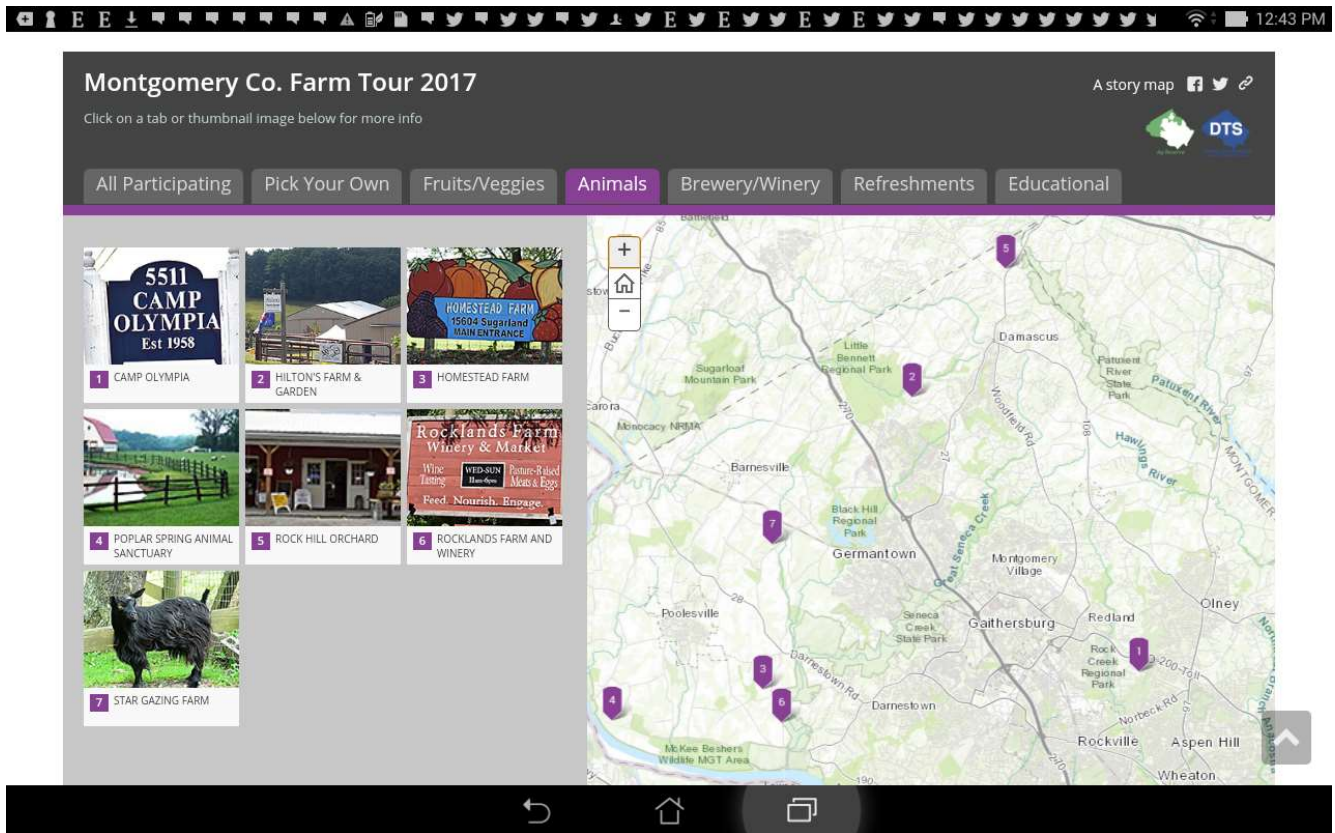

Montgomery County, Maryland
Farm Tour: Telling the County's Agricultural Story with a Map

SUPPLEMENTAL MATERIALS

Figure 1: Office of Agriculture's webpage displaying the Farm Tour map. By default, the first tab showing all participating locations is displayed.

28th annual Farm Tour and Harvest Sale - Brochure

Saturday July 22nd and Sunday July 23rd - 2017!

Montgomery County, Maryland Farm Tour: Telling the County's Agricultural Story with a Map

Figure 2: Viewed on an Android tablet, user clicks on the Animals tab to query farms with animals.

Figure 3: Viewed on an iPhone, user clicks on Brewery/Winery tab to query farms with locally made beer and wine.

Montgomery County, Maryland Farm Tour: Telling the County's Agricultural Story with a Map

Figure 4: When user clicks on a location – either in the thumbnails or on the map – detailed information and a larger photo are displayed for that farm.

Montgomery Co. Farm Tour 2017

Click on a tab or thumbnail image below for more info