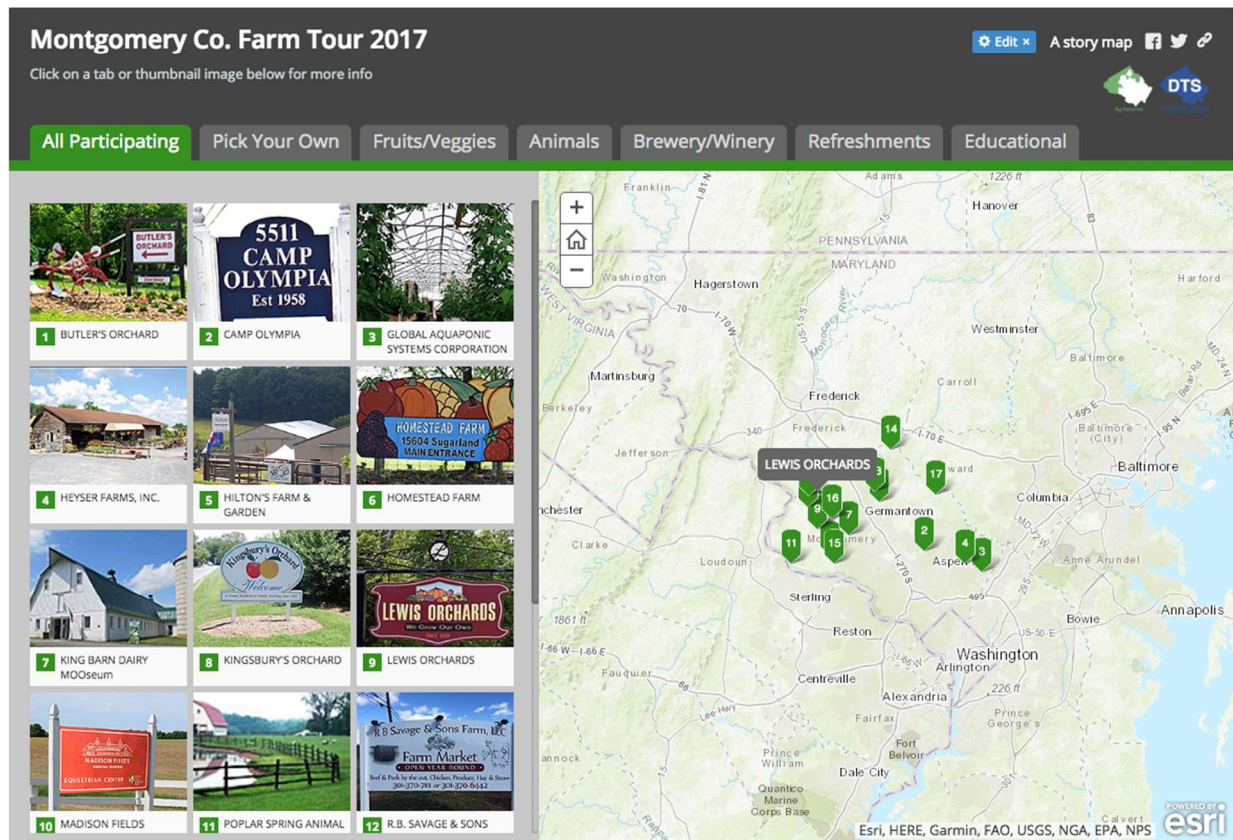

Montgomery County, Maryland
Farm Tour: Telling the County's Agricultural Story with a Map

SUPPLEMENTAL MATERIALS

Figure 1: Office of Agriculture's webpage displaying the Farm Tour map. By default, the first tab showing all participating locations is displayed.

28th annual Farm Tour and Harvest Sale - Brochure

Saturday July 22nd and Sunday July 23rd - 2017!

Montgomery County, Maryland Farm Tour: Telling the County's Agricultural Story with a Map

Figure 2: Viewed on an Android tablet, user clicks on the Animals tab to query farms with animals.

Figure 3: Viewed on an iPhone, user clicks on Brewery/Winery tab to query farms with locally made beer and wine.

Montgomery County, Maryland Farm Tour: Telling the County's Agricultural Story with a Map

Figure 4: When user clicks on a location – either in the thumbnails or on the map – detailed information and a larger photo are displayed for that farm.

Montgomery Co. Farm Tour 2017

Click on a tab or thumbnail image below for more info