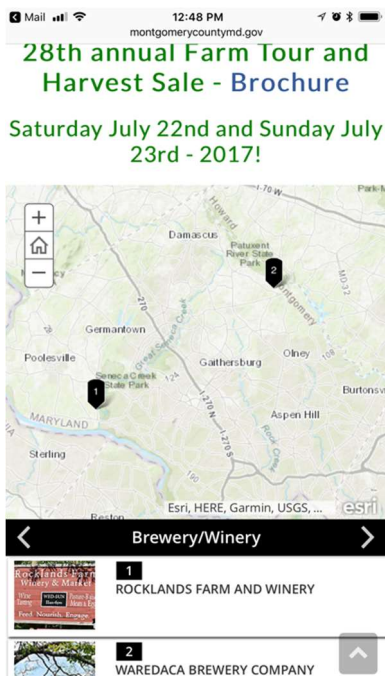

Montgomery County, Maryland
Farm Tour: Telling the County's Agricultural Story with a Map

SUPPLEMENTAL MATERIALS

Figure 1: Office of Agriculture's webpage displaying the Farm Tour map. By default, the first tab showing all participating locations is displayed.

28th annual Farm Tour and Harvest Sale - Brochure

Saturday July 22nd and Sunday July 23rd - 2017!

Montgomery County, Maryland Farm Tour: Telling the County's Agricultural Story with a Map

Figure 2: Viewed on an Android tablet, user clicks on the Animals tab to query farms with animals.

Figure 3: Viewed on an iPhone, user clicks on Brewery/Winery tab to query farms with locally made beer and wine.

Montgomery County, Maryland Farm Tour: Telling the County's Agricultural Story with a Map

Figure 4: When user clicks on a location – either in the thumbnails or on the map – detailed information and a larger photo are displayed for that farm.

Montgomery Co. Farm Tour 2017

Click on a tab or thumbnail image below for more info