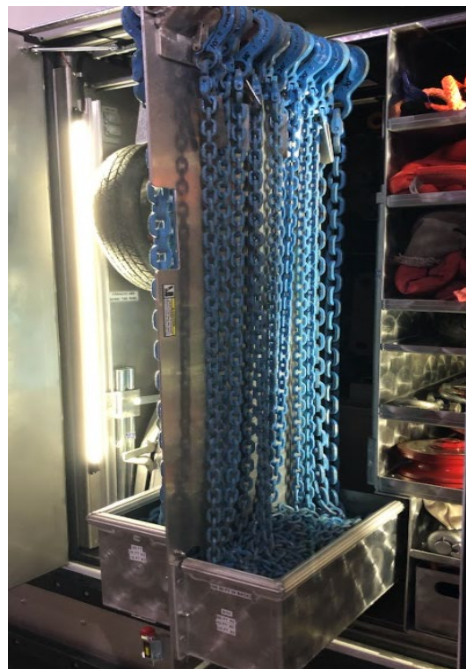

# Rescue Squad 715 Inventory

04-30-3005

**Driver's Side #1- L1**

Item	Quantity	Capacity/Rating	Notes
Driver SCBA	1		
Hypertherm Plasma Cutter	1		
Ramsey 9000 portable winch	1	9000lbs	100' 3/8" synthetic rope
Portable winch controller	1		
halligan bar	1		
handlight	1		Streamlight LED
box light	1		Streamlight Vulcan LED
Driver's bag	1		
Pelican lights	2		with chargers

3/8" X 20' grab/slip Grade 120 chain	1	WLL 10,600 lbs	
3/8" grab/grab Grade 120 cheater	2	WLL 10,600 lbs	
3/8" grab/slip Grade 120 cheater	2	WLL 10,600 lbs	
3/8" grab/grab master link	1	WLL 10,600 lbs	
3/8" X 20' grab/slip Grade 120 chain	1	WLL 10,600 lbs	
3/8" X 30' grab/slip Grade 120 chain	1	WLL 10,600 lbs	
3/8" grab/grab Grade 120 master link	2	WLL 10,600 lbs	
3/4" X 16' Synthetic Super Sling	2	Vertical 11,880 lbs; Basket 23,760 lbs; Choker 10,100 lbs	Grey
5/8" X 12' Synthetic Super Sling	2	Vertical 9,450 lbs; Basket 18,900 lbs; Choker 8,030 lbs	Blue
3/8" X 4' Synthetic Super Sling	4	Vertical 3,500 lbs; Basket 7,000 lbs; Choker 2,975 lbs	Orange
20' Red Endless Loop round sling	2	Vertical 13,200 lbs; Basket 10,600 lbs; Choker 26,400 lbs	
30' Red Endless Loop round sling	2	Vertical 13,200 lbs; Basket 10,600 lbs; Choker 26,400 lbs	
Lincoln Hoist Come-a-long	2	3,000 lbs or 6,000 lbs	
20 Ton 8" Snatch Block with Hook and Latch	2	20 Ton	
13.2 Ton 6" Snatch block with Hook and Latch	1	13.2 Ton	
18 Ton Shackle	1	18 Ton 1.25"	
7 Ton Shackle	1	7 Ton 3/4"	
5 Ton Shackle	1		
Tractel TU28 Griphoist	1	4,000 lb WLL	
7/16" X 60' wire rope	1		
Tractel TU 32 Griphoist	1	8,000 lb WLL	
5/8" X 30' wire rope	1		