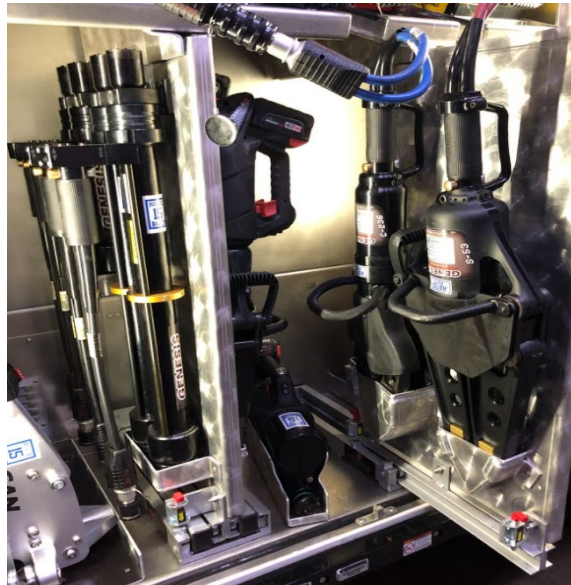

Genesis eForce S45 Spreader	1		
Genesis eForce C236 Cutter	1		
Genesis eForce Telescopic Ram	2	22"-54"	
Rocker panel supports	2