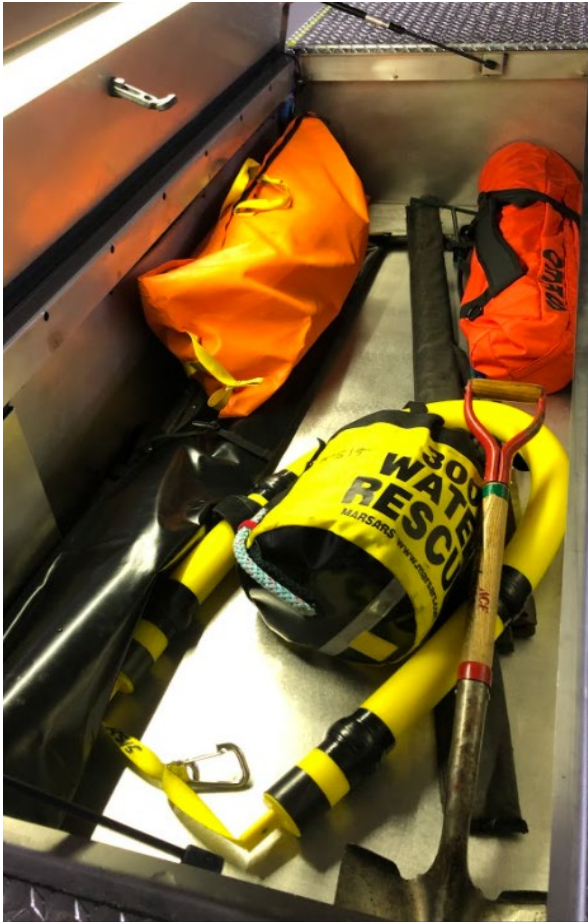

Driver's Side Roof

Rear			
Item	Quantity	Capacity/Rating	Notes
300' ice kit w/ pole	1		
Yates Spec Pack	1		
SKED	1		
Water shut off tool	2		
Elevator pole kit	1		
Spade shovel	1		
Forward			
confined space blower	1	electric	
confined space tubing	2