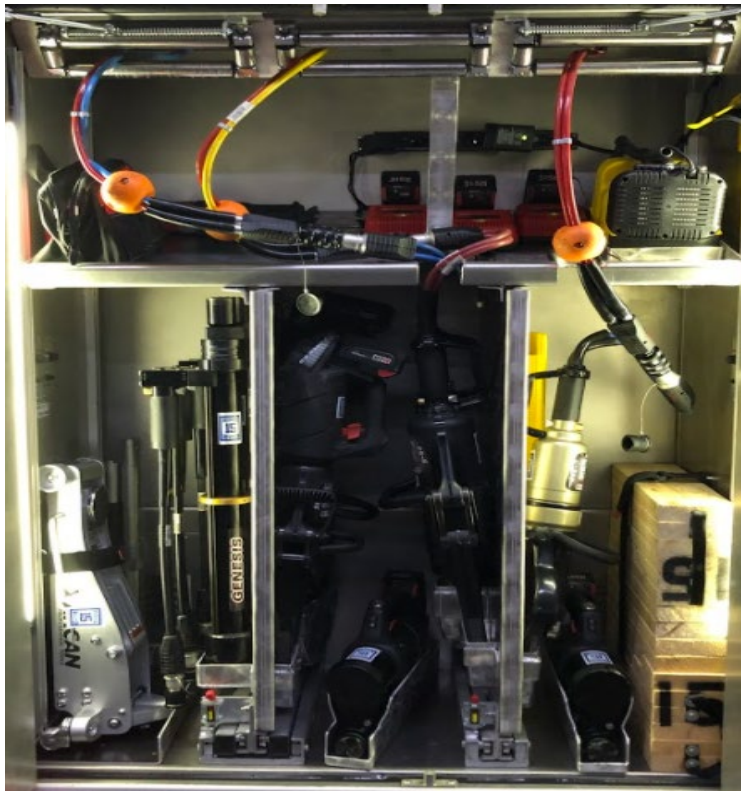

Officer's Side #5- R5

Item	Quantity	Capacity/Rating	Notes
Stepchocks	4		
Sawzall	1		
M28 battery chargers	2		
spare M28 batteries	2		
pelican light	1		
floor jack	1	3 ton	
floor jack handle	1		
Genesis 55" Hydraulic Push Pull Ram	2		
Genesis 31" Hydraulic Push Pull Ram	2		
Genesis C365 Hydraulic Cutter	1		
Genesis S53 Hydraulic Spreader	1		
Genesis C236 Hydraulic Cutter	1