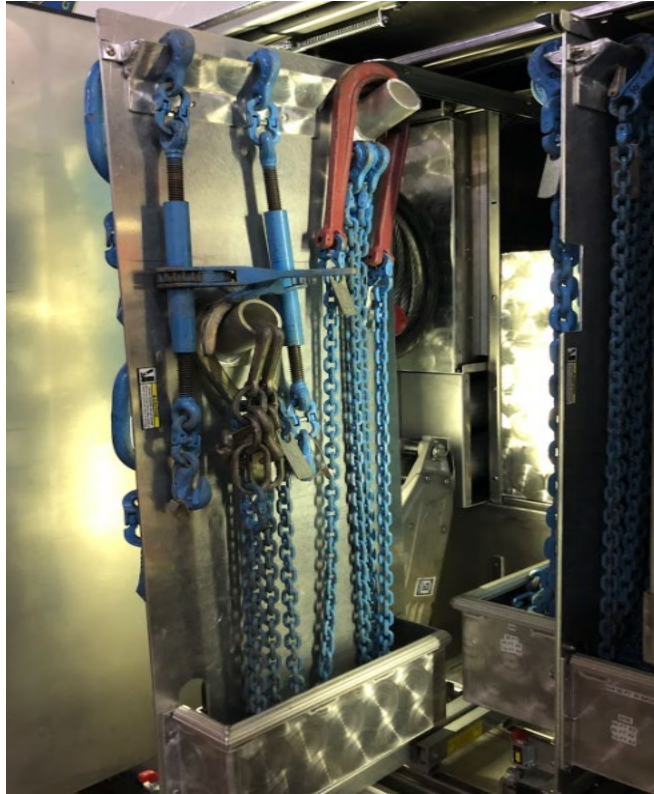

# Rescue Squad 715 Inventory

04-30-3005

**Driver's Side #1- L1**

Item	Quantity	Capacity/Rating	Notes
Driver SCBA	1		
Hypertherm Plasma Cutter	1		
Ramsey 9000 portable winch	1	9000lbs	100' 3/8" synthetic rope
Portable winch controller	1		
halligan bar	1		
handlight	1		Streamlight LED
box light	1		Streamlight Vulcan LED
Driver's bag	1		
Pelican lights	2		with chargers

3/8" X 20' grab/slip Grade 120 chain	1	WLL 10,600 lbs	
3/8" grab/grab Grade 120 cheater	2	WLL 10,600 lbs	
3/8" grab/slip Grade 120 cheater	2	WLL 10,600 lbs	
3/8" grab/grab master link	1	WLL 10,600 lbs	
3/8" X 20' grab/slip Grade 120 chain	1	WLL 10,600 lbs	
3/8" X 30' grab/slip Grade 120 chain	1	WLL 10,600 lbs	
3/8" grab/grab Grade 120 master link	2	WLL 10,600 lbs	
3/4" X 16' Synthetic Super Sling	2	Vertical 11,880 lbs; Basket 23,760 lbs; Choker 10,100 lbs	Grey
5/8" X 12' Synthetic Super Sling	2	Vertical 9,450 lbs; Basket 18,900 lbs; Choker 8,030 lbs	Blue
3/8" X 4' Synthetic Super Sling	4	Vertical 3,500 lbs; Basket 7,000 lbs; Choker 2,975 lbs	Orange
20' Red Endless Loop round sling	2	Vertical 13,200 lbs; Basket 10,600 lbs; Choker 26,400 lbs	
30' Red Endless Loop round sling	2	Vertical 13,200 lbs; Basket 10,600 lbs; Choker 26,400 lbs	
Lincoln Hoist Come-a-long	2	3,000 lbs or 6,000 lbs	
20 Ton 8" Snatch Block with Hook and Latch	2	20 Ton	
13.2 Ton 6" Snatch block with Hook and Latch	1	13.2 Ton	
18 Ton Shackle	1	18 Ton 1.25"	
7 Ton Shackle	1	7 Ton 3/4"	
5 Ton Shackle	1		
Tractel TU28 Griphoist	1	4,000 lb WLL	
7/16" X 60' wire rope	1		
Tractel TU 32 Griphoist	1	8,000 lb WLL	
5/8" X 30' wire rope	1		