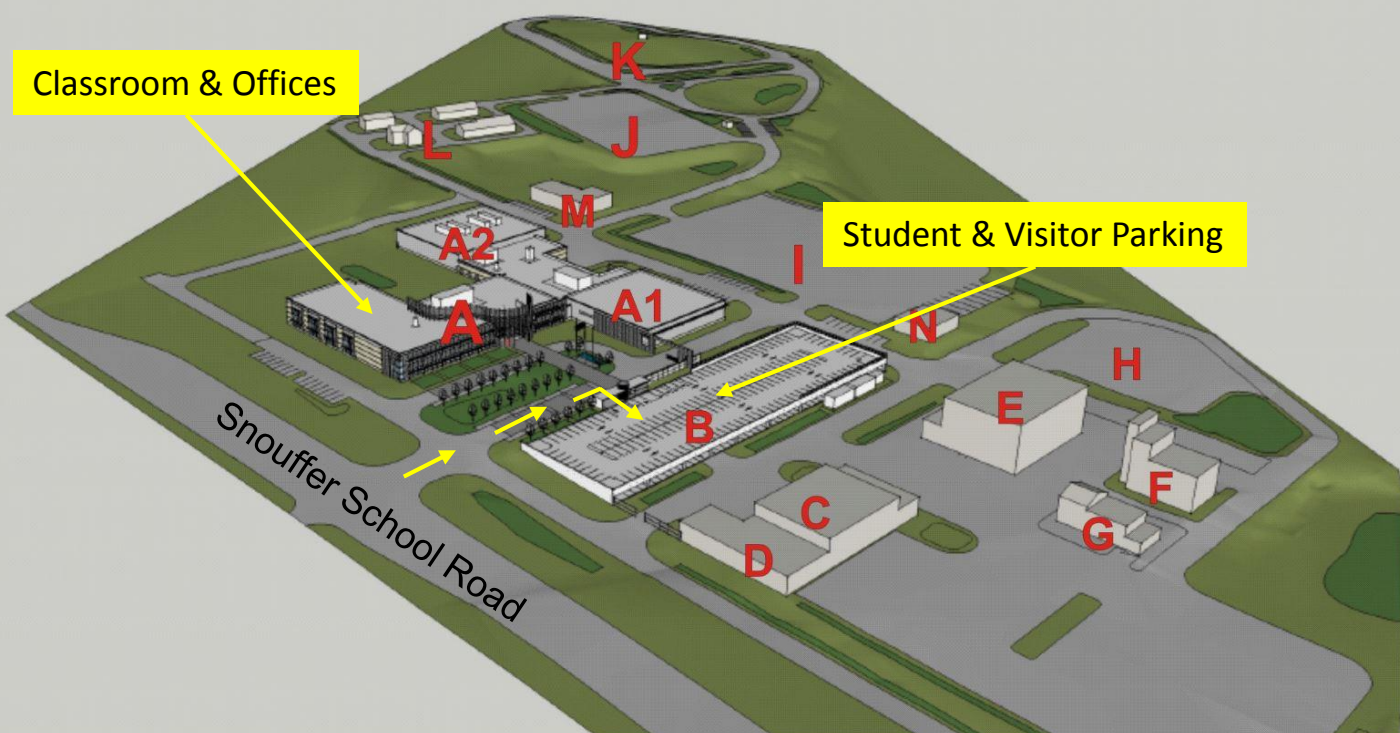

Montgomery County Fire & Rescue Services Driver Training Program

8751 Snouffer School Road

Room 211

Gaithersburg, MD 20879

Classroom and Offices – Academic Building (A)

You will need your County ID for entry. From the main lobby:

- Go up the stairs or elevator to the 2nd floor
- Turn left and proceed through the corridor fire doors
- Follow the corridor past the restrooms and turn right
- The Driver Training Administrative Office is in Room 211
- The Driver Training Classroom is in Room 215

- ★ A - Academic Building
 - A1 - Gymnasium/Fitness Center
 - A2 - Indoor Range
- ★ B - 2 Story Parking Garage
- C - Apparatus Bays (6)
- D - Command Lab
- E - High Bay
- F - High Rise Burn Building

- G - 2 Story Single Family attached garage
- H - Future Special Ops
- I - Skill Pad
- J - Skid Pan
- K - High Speed Drivers Track
- L - City Scape
- M - Police K9
- N - Ride-On Office