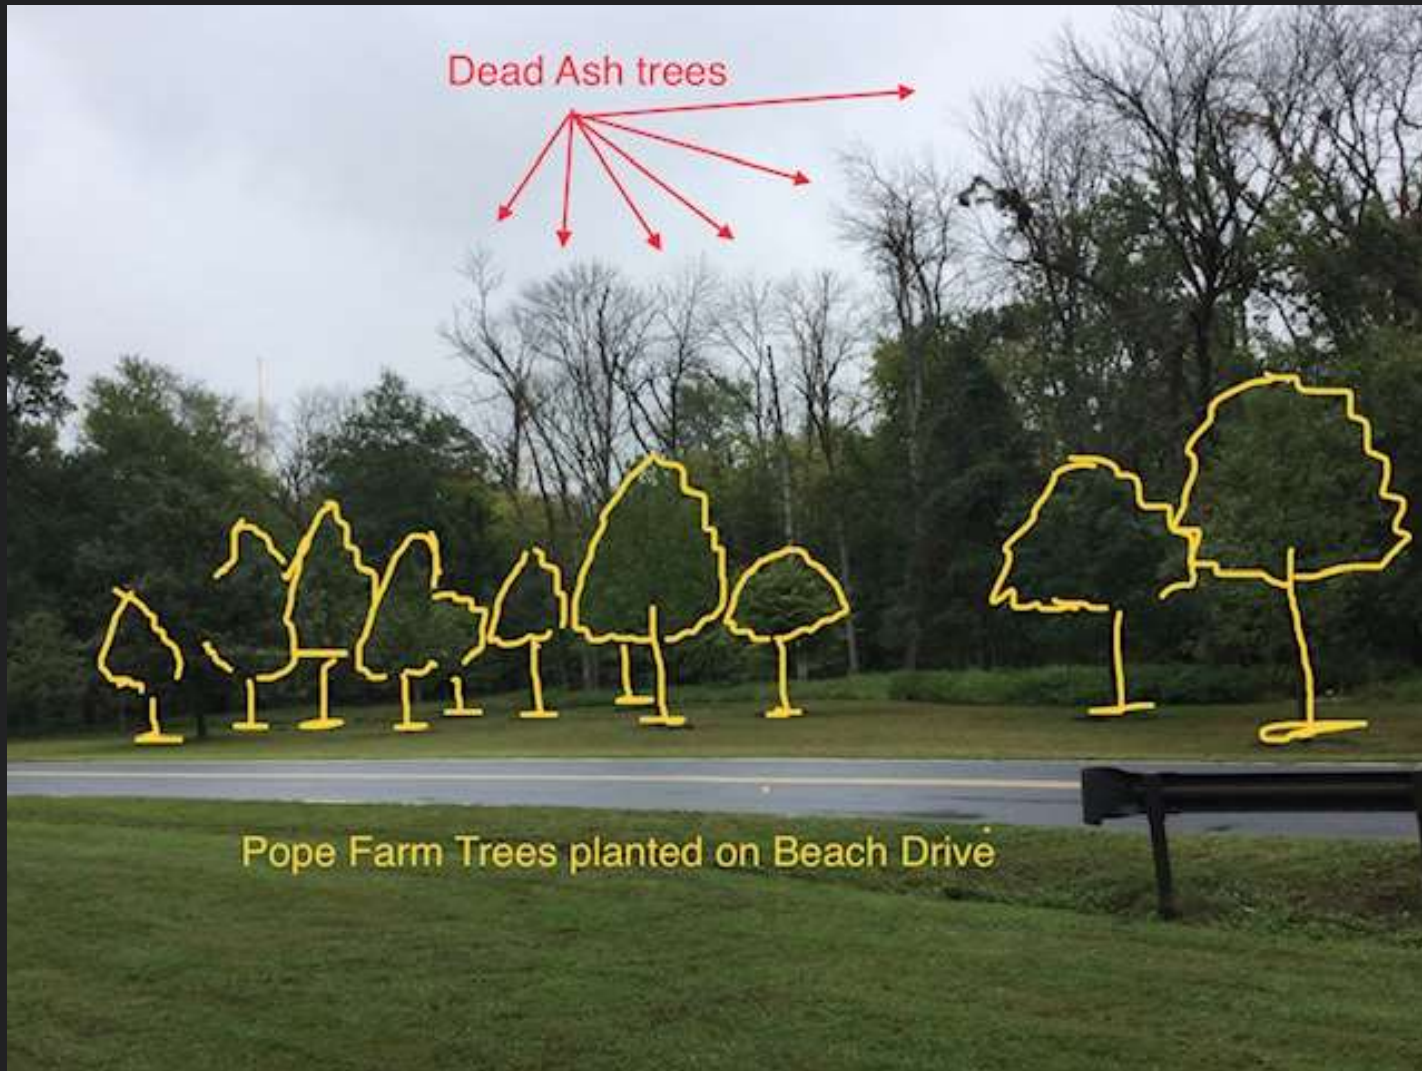

Dead Ash trees

Pope Farm Trees planted on Beach Drive